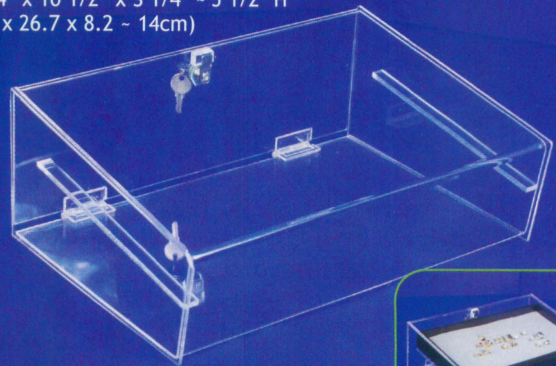

#### AC-2002

15 1/4" x 9 1/2" x 2 1/8" - 4 1/4" H  
 (38.7 x 24.1 x 5.4 - 10.8cm)

\* Simply slide in a tray full of jewelry.  
 \* Jewelry, tray, insert are not included.

#### AC-2003

15 1/4" x 10 1/2" x 3 1/4" - 5 1/2" H  
 (38.7 x 26.7 x 8.2 - 14cm)

\* With hinged door for extra protection.  
 \* Jewelry, insert are not included.

#### 2 SIDED UPRIGHT

Item	Size: W x H (mm)
1212	5 1/2" x 3 1/2" (140 x 90)
1214	7" x 5" (178 x 127)
1216	7" x 5 1/2" (178 x 140)

#### 2 SIDED UPRIGHT

Item	Size: W x H (mm)
1211	3 1/2" x 5 1/2" (90 x 140)
1213	5" x 7" (127 x 178)
1215	5 1/2" x 7" (140 x 178)