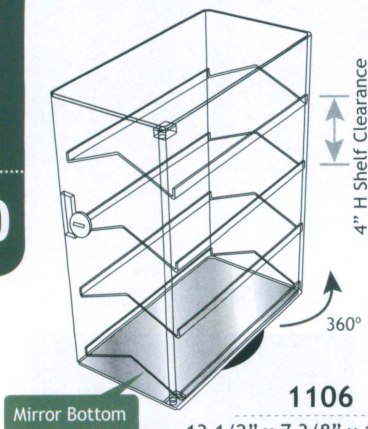

## Acrylic Cases

\* Square case with 3 removable shelves

**1109**

10" x 10" x 18 1/2" H  
(255 x 255 x 470mm)

\* Revolving case with 3 removable shelves

**1109-B**

10" x 10" x 19" H  
(255 x 255 x 483mm)

\* Display shelves, assembly required

**1126**

9 5/8" x 7 7/8" x 12 1/4" H  
(245 x 200 x 310mm)

\* Revolving Case with 2 shelves

**1141-B**

8 1/4" Diag. x 12 7/8" H  
(210 x 327mm)

\* Revolving Case with 3 shelves

**1142-B**

8 1/4" Diag. x 18 7/8" H  
(210 Diag. x 479mm)

\* Revolving Case with 3 shelves

**1107**

12" Dia. x 18 1/8" H  
(305 x 460mm)

\* Revolving case with 4 removable shelves

**1106**

13 1/2" x 7 3/8" x 17 3/4" H  
(340 x 190 x 440mm)

\* Revolving case with 5 removable shelves

**1106-5B**

6 3/4" x 7 1/2" x 21 1/2" H  
(170 x 190 x 550mm)

\* Necklace Showcase with key lock

**1469**

10 1/4" x 5 1/4" x 15" H  
(260 x 130 x 380mm)