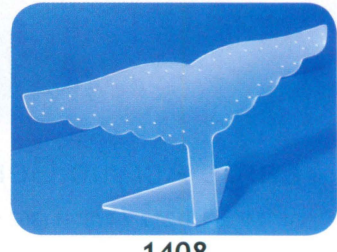

1408
Wing Stand (19 Pr.)
12 1/2" x 6" H
(317 x 152mm)