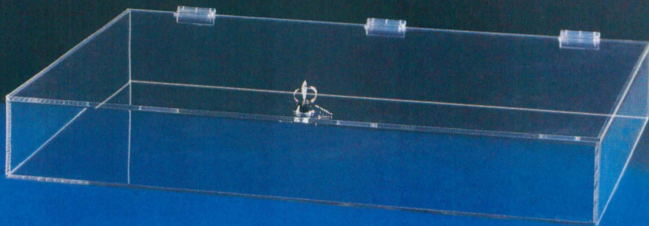

■ 3"H Acrylic Showcase w/Lock

1464

24 1/4" x 18 1/4" x 3" H (61.5 x 46 x 7.5cm)

* Camlock and two keys included.