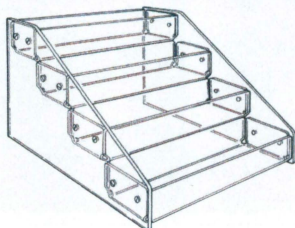

Multi-Tier Bin Organizers

**1133**  
16" x 11 3/4" x 7" H  
(405 x 300 x 180mm)

**1134**  
16" x 15 5/8" x 9 1/2" H  
(405 x 400 x 241mm)

**1132**  
16" x 8" x 4 5/8" H  
(405 x 200 x 120mm)

\* Also good for E-Cig  
Liquid bottle display.

2 Tier Countertop Display

**1132-6**  
2 Tier (12 Bin Display)  
16" x 8" x 4 5/8" H  
(406 x 203 x 117mm)

Slatwall Bins

15 5/8" x 4" x 2 3/8" H (397 x 102 x 60mm)

**SD-0131** - 1 Compartment Tray

**SD-0132** - 2 Compartment Trays

**SD-0133** - 3 Compartment Trays

**SD-0136** - 6 Compartment Trays

**1134-6**  
4 Tier (24 Bin Display)  
16" x 15 5/8" x 9 1/2" H  
(405 x 400 x 241mm)

**1134-1**  
4 Tier (4 Bin Display)  
16" x 15 5/8" x 9 1/2" H  
(405 x 400 x 241mm)