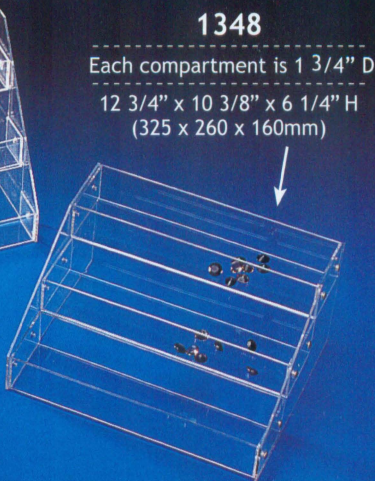

#### 1467

21 1/4" x 7 1/2" x 13 1/4" H (54 x 19 x 33.5cm)

\* Features sliding doors and a keyed lock for maximum security.

#### 1468

21 1/4" x 7 1/2" x 13 1/4" H (54 x 19 x 33.5cm)

\* Features sliding doors and a keyed lock for maximum security.

3-Tier Countertop Display

**1349**  
Each compartment is 2" D  
20 7/8" x 6" x 10 1/2" H  
(530 x 150 x 265mm)

#### 2 SIDED UPRIGHT

Item	Size: W x H (mm)
1212	5 1/2" x 3 1/2" (140 x 90)
1214	7" x 5" (178 x 127)
1216	7" x 5 1/2" (178 x 140)

#### 2 SIDED UPRIGHT

Item	Size: W x H (mm)
1211	3 1/2" x 5 1/2" (90 x 140)
1213	5" x 7" (127 x 178)
1215	5 1/2" x 7" (140 x 178)