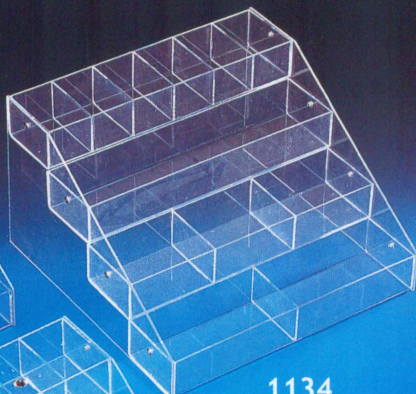

#### 1467

21 1/4" x 7 1/2" x 13 1/4" H (54 x 19 x 33.5cm)

\* Features sliding doors and a keyed lock for maximum security.

#### 1468

21 1/4" x 7 1/2" x 13 1/4" H (54 x 19 x 33.5cm)

\* Features sliding doors and a keyed lock for maximum security.

3-Tier Countertop Display

**1349**  
Each compartment is 2" D  
20 7/8" x 6" x 10 1/2" H  
(530 x 150 x 265mm)

**1348**  
Each compartment is 1 3/4" D  
12 3/4" x 10 3/8" x 6 1/4" H  
(325 x 260 x 160mm)

Clear Acrylic Case w/Lock

\* Keep valuables safe inside this case.

**AC1465**  
14 5/8" x 8 1/8" x 1 1/2" H  
(371 x 206 x 38mm)

Multi-Tier Bin Organizers

**1133**  
16" x 11 3/4" x 7" H  
(405 x 300 x 180mm)

**1134**  
16" x 15 5/8" x 9 1/2" H  
(405 x 400 x 241mm)

**1132**  
16" x 8" x 4 5/8" H  
(405 x 200 x 120mm)

\* Also good for E-Cig  
Liquid bottle display.