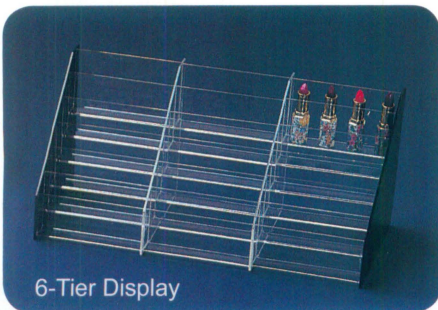

Lipstick Displays

1901
18" x 7 5/8" x 7 3/8" H
(457 x 194 x 187mm)