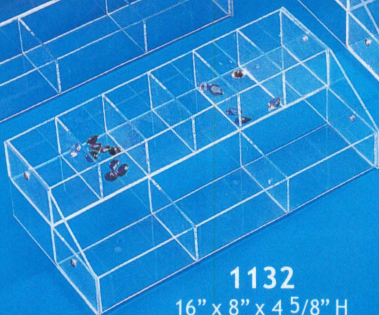

#### 1468

21 1/4" x 7 1/2" x 13 1/4" H (54 x 19 x 33.5cm)

\* Features sliding doors and a keyed lock for maximum security.

3-Tier Countertop Display

**1349**  
Each compartment is 2" D  
20 7/8" x 6" x 10 1/2" H  
(530 x 150 x 265mm)

**1348**  
Each compartment is 1 3/4" D  
12 3/4" x 10 3/8" x 6 1/4" H  
(325 x 260 x 160mm)

Clear Acrylic Case w/Lock

\* Keep valuables safe inside this case.

**AC1465**  
14 5/8" x 8 1/8" x 1 1/2" H  
(371 x 206 x 38mm)

Multi-Tier Bin Organizers

**1133**  
16" x 11 3/4" x 7" H  
(405 x 300 x 180mm)

**1134**  
16" x 15 5/8" x 9 1/2" H  
(405 x 400 x 241mm)

**1132**  
16" x 8" x 4 5/8" H  
(405 x 200 x 120mm)

\* Also good for E-Cig  
Liquid bottle display.

2 Tier Countertop Display

**1132-6**  
2 Tier (12 Bin Display)  
16" x 8" x 4 5/8" H  
(406 x 203 x 117mm)

Slatwall Bins

15 5/8" x 4" x 2 3/8" H (397 x 102 x 60mm)

**SD-0131** - 1 Compartment Tray

**SD-0132** - 2 Compartment Trays