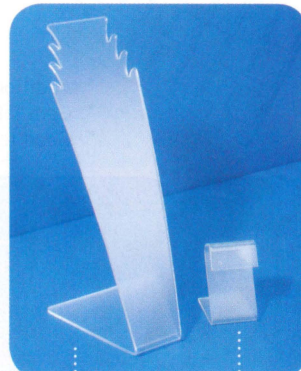

1603
3 1/4" x 9 1/4" H
(82 x 235mm)

1405
1 5/8" x 2 3/8" H
(41 x 60mm)