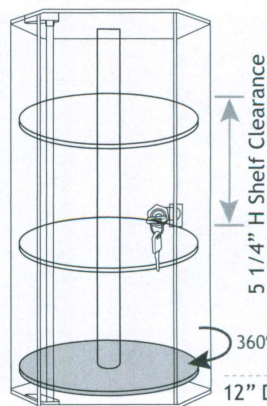

## Acrylic Cases

\* Square case with 3 removable shelves

**1109**

10" x 10" x 18 1/2" H  
(255 x 255 x 470mm)

\* Revolving case with 3 removable shelves

**1109-B**

10" x 10" x 19" H  
(255 x 255 x 483mm)

\* Display shelves, assembly required

**1126**

9 5/8" x 7 7/8" x 12 1/4" H  
(245 x 200 x 310mm)

\* Revolving Case with 2 shelves

**1141-B**

8 1/4" Diag. x 12 7/8" H  
(210 x 327mm)

\* Revolving Case with 3 shelves

**1142-B**

8 1/4" Diag. x 18 7/8" H  
(210 Diag. x 479mm)

\* Revolving Case with 3 shelves

**1107**

12" Dia. x 18 1/8" H  
(305 x 460mm)

\* Revolving case with 4 removable shelves

**1106**

13 1/2" x 7 3/8" x 17 3/4" H  
(340 x 190 x 440mm)

\* Revolving case with 5 removable shelves

**1106-5B**

6 3/4" x 7 1/2" x 21 1/2" H  
(170 x 190 x 550mm)

\* Necklace Showcase with key lock

**1469**

10 1/4" x 5 1/4" x 15" H  
(260 x 130 x 380mm)