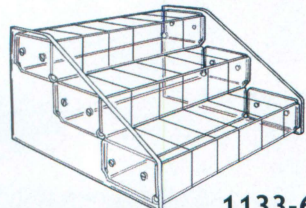

Multi-Tier Bin Organizers

**1133**  
16" x 11 3/4" x 7" H  
(405 x 300 x 180mm)

**1134**  
16" x 15 5/8" x 9 1/2" H  
(405 x 400 x 241mm)

**1132**  
16" x 8" x 4 5/8" H  
(405 x 200 x 120mm)

\* Also good for E-Cig  
Liquid bottle display.

2 Tier Countertop Display

**1132-6**  
2 Tier (12 Bin Display)  
16" x 8" x 4 5/8" H  
(406 x 203 x 117mm)

Slatwall Bins

15 5/8" x 4" x 2 3/8" H (397 x 102 x 60mm)

**SD-0131** - 1 Compartment Tray

**SD-0132** - 2 Compartment Trays

**SD-0133** - 3 Compartment Trays

**SD-0136** - 6 Compartment Trays

**1134-6**  
4 Tier (24 Bin Display)  
16" x 15 5/8" x 9 1/2" H  
(405 x 400 x 241mm)

**1134-1**  
4 Tier (4 Bin Display)  
16" x 15 5/8" x 9 1/2" H  
(405 x 400 x 241mm)

**1133-6**  
3 Tier (18 Bin Display)  
16" x 11 3/4" x 7" H  
(405 x 300 x 180mm)

**1133-1**  
3 Tier (3 Bin Display)  
16" x 11 3/4" x 7" H  
(405 x 300 x 180mm)

Acrylic Earring Stand

**3109 (WF)**  
Display up to 160 pr.