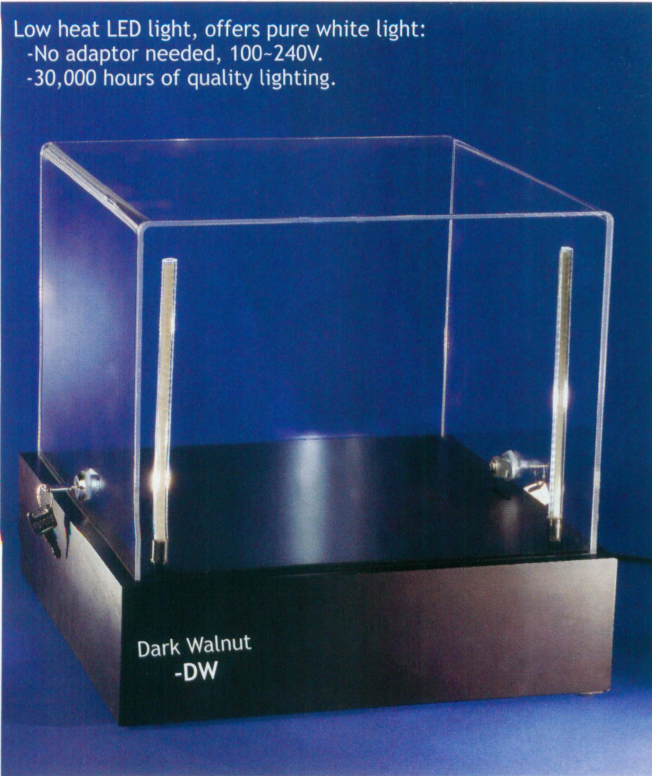

### ■ Wood Base Case with LED Lights

Low heat LED light, offers pure white light:  
 -No adaptor needed, 100-240V.  
 -30,000 hours of quality lighting.