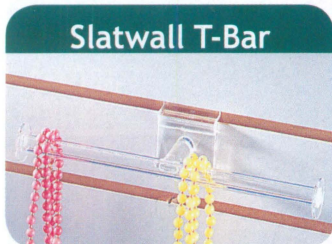

Slatwall T-Bar

1328
10" W (255mm)