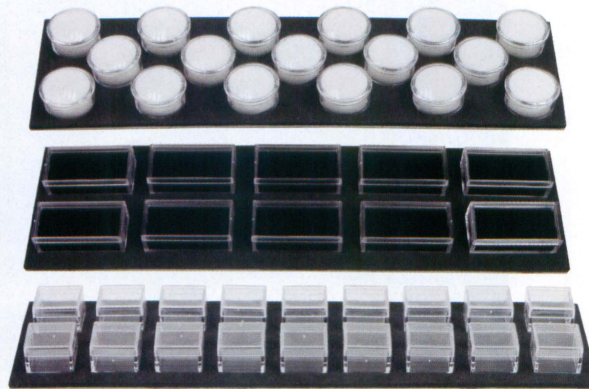

Gem Jar Inserts for Countertop Showcase

* Choose your gem jar insert to fit perfectly in acrylic case 1106

12 3/8" x 3 1/2" x 3/4" H (314 x 89 x 19mm)

Round Jar Insert

1106-P1E	Empty Jar
1106-P1 (BK)	Black Foam
1106-P1 (W)	White Foam

Rectangle Jar Insert

1106-P5E	Empty Jar
1106-P5 (BK)	Black Foam
1106-P5 (W)	White Foam

Square Jar Insert

1106-P6E	Empty Jar
1106-P6 (BK)	Black Foam
1106-P6 (W)	White Foam