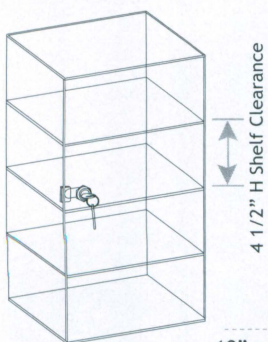

## Acrylic Earring/Bangle Display

**1331 (WF)**  
3-Tier Display

60 Pr.

White Frost

13 1/8" x 3 1/8" x 11 3/8" H  
(333 x 79 x 289mm)

**1 Tier**

**2 Tier**

- \* Semi-round adjustable (up to 3 Level). Perfect for earrings, bracelets and bangles.
- \* Remove bars to make the display smaller.

## Acrylic Cases

\* Square case with 3 removable shelves

**1109**

10" x 10" x 18 1/2" H  
(255 x 255 x 470mm)

\* Revolving case with 3 removable shelves

**1109-B**

10" x 10" x 19" H  
(255 x 255 x 483mm)

\* Display shelves, assembly required