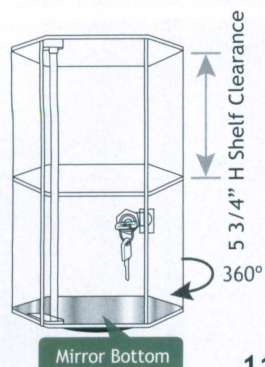

## Acrylic Cases

\* Square case with 3 removable shelves

**1109**

10" x 10" x 18 1/2" H  
(255 x 255 x 470mm)

\* Revolving case with 3 removable shelves

**1109-B**

10" x 10" x 19" H  
(255 x 255 x 483mm)

\* Display shelves, assembly required

**1126**

9 5/8" x 7 7/8" x 12 1/4" H  
(245 x 200 x 310mm)

\* Revolving Case with 2 shelves

**1141-B**

8 1/4" Diag. x 12 7/8" H  
(210 x 327mm)

\* Revolving Case with 3 shelves

**1142-B**

8 1/4" Diag. x 18 7/8" H  
(210 Diag. x 479mm)