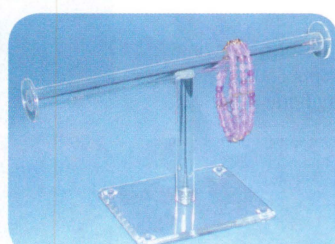

1329
Single Round Bar
10" x 4 7/8" H
(255 x 124mm)