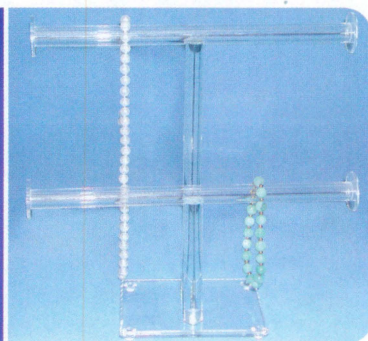

### Slatwall T-Bar

**1328**  
10" W (255mm)

**1329**  
Single Round Bar  
10" x 4 7/8" H  
(255 x 124mm)

**1325**  
Hexagonal Bar  
10" x 8" H  
(255 x 203mm)

**1330**  
Double Round Bar  
10" x 9 3/4" H  
(255 x 248mm)