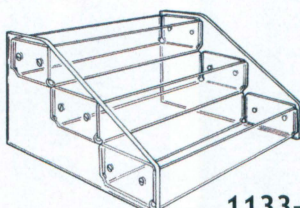

2 Tier Countertop Display

**1132-6**  
2 Tier (12 Bin Display)  
16" x 8" x 4 5/8" H  
(406 x 203 x 117mm)

Slatwall Bins

15 5/8" x 4" x 2 3/8" H (397 x 102 x 60mm)

**SD-0131** - 1 Compartment Tray

**SD-0132** - 2 Compartment Trays

**SD-0133** - 3 Compartment Trays

**SD-0136** - 6 Compartment Trays

**1134-6**  
4 Tier (24 Bin Display)  
16" x 15 5/8" x 9 1/2" H  
(405 x 400 x 241mm)

**1134-1**  
4 Tier (4 Bin Display)  
16" x 15 5/8" x 9 1/2" H  
(405 x 400 x 241mm)

**1133-6**  
3 Tier (18 Bin Display)  
16" x 11 3/4" x 7" H  
(405 x 300 x 180mm)

**1133-1**  
3 Tier (3 Bin Display)  
16" x 11 3/4" x 7" H  
(405 x 300 x 180mm)

Acrylic Earring Stand

**3109 (WF)**  
Display up to 160 pr.