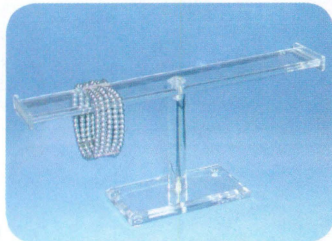

Acrylic T-Bar Display

1326
Flat Bar
12" x 5" H
(305 x 125mm)