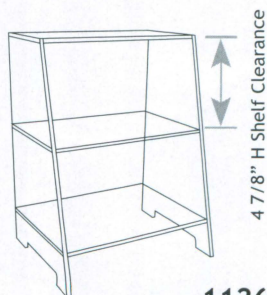

## Acrylic Cases

\* Square case with 3 removable shelves

**1109**

10" x 10" x 18 1/2" H  
(255 x 255 x 470mm)

\* Revolving case with 3 removable shelves

**1109-B**

10" x 10" x 19" H  
(255 x 255 x 483mm)

\* Display shelves, assembly required

**1126**

9 5/8" x 7 7/8" x 12 1/4" H  
(245 x 200 x 310mm)

\* Revolving Case with 2 shelves

**1141-B**

8 1/4" Diag. x 12 7/8" H  
(210 x 327mm)

\* Revolving Case with 3 shelves

**1142-B**

8 1/4" Diag. x 18 7/8" H  
(210 Diag. x 479mm)