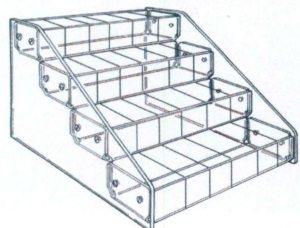

Multi-Tier Bin Organizers

**1133**  
16" x 11 3/4" x 7" H  
(405 x 300 x 180mm)

**1134**  
16" x 15 5/8" x 9 1/2" H  
(405 x 400 x 241mm)

**1132**  
16" x 8" x 4 5/8" H  
(405 x 200 x 120mm)

\* Also good for E-Cig  
Liquid bottle display.

2 Tier Countertop Display

**1132-6**  
2 Tier (12 Bin Display)  
16" x 8" x 4 5/8" H  
(406 x 203 x 117mm)

Slatwall Bins

15 5/8" x 4" x 2 3/8" H (397 x 102 x 60mm)

**SD-0131** - 1 Compartment Tray

**SD-0132** - 2 Compartment Trays

**SD-0133** - 3 Compartment Trays

**SD-0136** - 6 Compartment Trays

**1134-6**  
4 Tier (24 Bin Display)  
16" x 15 5/8" x 9 1/2" H  
(405 x 400 x 241mm)

**1134-1**  
4 Tier (4 Bin Display)  
16" x 15 5/8" x 9 1/2" H  
(405 x 400 x 241mm)