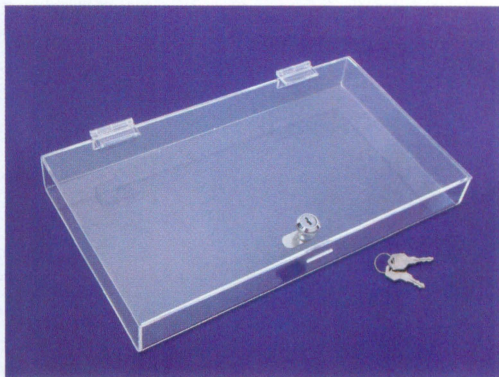

#### 1467

21 1/4" x 7 1/2" x 13 1/4" H (54 x 19 x 33.5cm)

\* Features sliding doors and a keyed lock for maximum security.

#### 1468

21 1/4" x 7 1/2" x 13 1/4" H (54 x 19 x 33.5cm)

\* Features sliding doors and a keyed lock for maximum security.

3-Tier Countertop Display

**1349**  
Each compartment is 2" D  
20 7/8" x 6" x 10 1/2" H  
(530 x 150 x 265mm)

**1348**  
Each compartment is 1 3/4" D  
12 3/4" x 10 3/8" x 6 1/4" H  
(325 x 260 x 160mm)

Clear Acrylic Case w/Lock

\* Keep valuables safe inside this case.

**AC1465**  
14 5/8" x 8 1/8" x 1 1/2" H  
(371 x 206 x 38mm)

Multi-Tier Bin Organizers

**1133**  
16" x 11 3/4" x 7" H  
(405 x 300 x 180mm)

**1134**  
16" x 15 5/8" x 9 1/2" H  
(405 x 400 x 241mm)

**1132**  
16" x 8" x 4 5/8" H  
(405 x 200 x 120mm)

\* Also good for E-Cig  
Liquid bottle display.