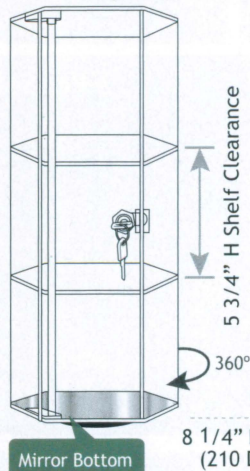

## Acrylic Cases

\* Square case with 3 removable shelves

**1109**

10" x 10" x 18 1/2" H  
(255 x 255 x 470mm)

\* Revolving case with 3 removable shelves

**1109-B**

10" x 10" x 19" H  
(255 x 255 x 483mm)

\* Display shelves, assembly required

**1126**

9 5/8" x 7 7/8" x 12 1/4" H  
(245 x 200 x 310mm)

\* Revolving Case with 2 shelves

**1141-B**

8 1/4" Diag. x 12 7/8" H  
(210 x 327mm)

\* Revolving Case with 3 shelves

**1142-B**

8 1/4" Diag. x 18 7/8" H  
(210 Diag. x 479mm)

\* Revolving Case with 3 shelves

**1107**

12" Dia. x 18 1/8" H  
(305 x 460mm)

\* Revolving case with 4 removable shelves

**1106**

13 1/2" x 7 3/8" x 17 3/4" H  
(340 x 190 x 440mm)

\* Revolving case with 5 removable shelves

**1106-5B**

6 3/4" x 7 1/2" x 21 1/2" H  
(170 x 190 x 550mm)

\* Necklace Showcase with key lock

**1469**

10 1/4" x 5 1/4" x 15" H  
(260 x 130 x 380mm)