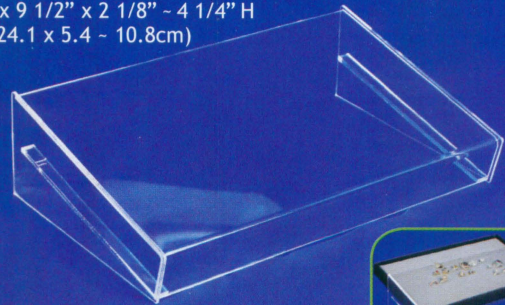

#### TB2102W -DW

Dark Walnut Base

14 3/4" x 14 3/4" x 13 3/4" H  
 (37.5 x 37.5 x 35cm)

#### AC-2002

15 1/4" x 9 1/2" x 2 1/8" - 4 1/4" H  
 (38.7 x 24.1 x 5.4 - 10.8cm)

\* Simply slide in a tray full of jewelry.  
 \* Jewelry, tray, insert are not included.

#### 2 SIDED UPRIGHT

Item	Size: W x H (mm)
1212	5 1/2" x 3 1/2" (140 x 90)
1214	7" x 5" (178 x 127)
1216	7" x 5 1/2" (178 x 140)

#### 2 SIDED UPRIGHT

Item	Size: W x H (mm)
1211	3 1/2" x 5 1/2" (90 x 140)
1213	5" x 7" (127 x 178)
1215	5 1/2" x 7" (140 x 178)