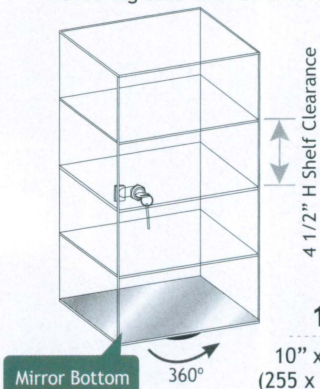

**1250**

9" x 6 1/8" x 6" H  
(228 x 156 x 152mm)

**1251**

6" x 9" x 9" H  
(152 x 228 x 228mm)

**1252**

12" x 9" x 9" H  
(305 x 228 x 228mm)

**1253**

18" x 9" x 9" H  
(457 x 228 x 228mm)

## Acrylic Earring/Bangle Display

**1331 (WF)**  
3-Tier Display

60 Pr.

White Frost

13 1/8" x 3 1/8" x 11 3/8" H  
(333 x 79 x 289mm)

**1 Tier**

**2 Tier**

- \* Semi-round adjustable (up to 3 Level). Perfect for earrings, bracelets and bangles.
- \* Remove bars to make the display smaller.

## Acrylic Cases

\* Square case with 3 removable shelves

**1109**

10" x 10" x 18 1/2" H  
(255 x 255 x 470mm)

\* Revolving case with 3 removable shelves

**1109-B**

10" x 10" x 19" H  
(255 x 255 x 483mm)

\* Display shelves, assembly required

**1126**

9 5/8" x 7 7/8" x 12 1/4" H  
(245 x 200 x 310mm)

\* Revolving Case with 2 shelves

**1141-B**

8 1/4" Diag. x 12 7/8" H  
(210 x 327mm)

\* Revolving Case with 3 shelves

**1142-B**

8 1/4" Diag. x 18 7/8" H  
(210 Diag. x 479mm)