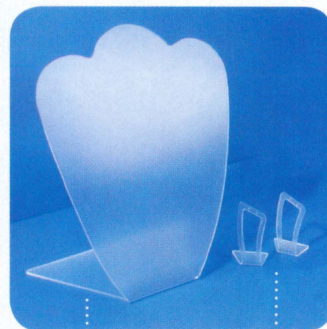

### Slatwall T-Bar

**1328**  
10" W (255mm)

**1329**  
Single Round Bar  
10" x 4 7/8" H  
(255 x 124mm)

**1325**  
Hexagonal Bar  
10" x 8" H  
(255 x 203mm)

**1330**  
Double Round Bar  
10" x 9 3/4" H  
(255 x 248mm)

## Frosted Acrylic Displays

**1674**  
7 1/2" x 8 1/4" H  
(180 x 210mm)

**1408**  
Wing Stand (19 Pr.)  
12 1/2" x 6" H  
(317 x 152mm)

**1603**  
3 1/4" x 9 1/4" H  
(82 x 235mm)

**1405**  
1 5/8" x 2 3/8" H  
(41 x 60mm)

**1601**  
8 1/4" x 11 3/4" H  
(210 x 298mm)

**1676**  
8 3/8" x 10 1/4" H  
(213 x 260mm)

**1679**  
7 3/4" x 12" H  
(197 x 305mm)