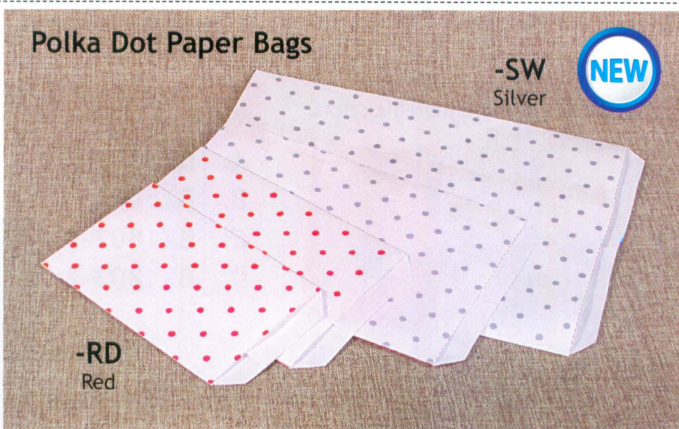

Trellis Design Paper Bags

-SW
Silver

Silver Trellis

Size	Trellis
4" x 6"	EN047 -SW
5" x 7"	EN046 -SW
6" x 9"	EN045 -SW
8 1/2" x 11"	EN044 -SW

Polka Dot Paper Bags

-SW
Silver

-RD
Red

Red Polka Dot		Silver Polka Dot	
Size	Red	Size	Silver
4" x 6"	EN057 -RD	4" x 6"	EN057 -SW
5" x 7"	EN056 -RD	5" x 7"	EN056 -SW
6" x 9"	EN055 -RD	6" x 9"	EN055 -SW
8 1/2" x 11"	EN054 -RD	8 1/2" x 11"	EN054 -SW