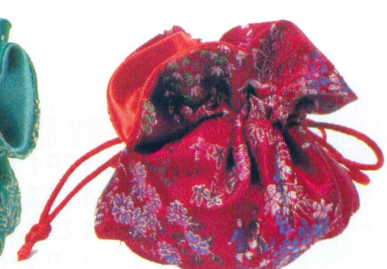

Each assortment may vary.

Open Size: 10" Dia. (254 Dia. mm)

■ Animal-Printed Furry Pouches

* Interior pockets to store smaller items.
* Padded base for extra protection.

BX1402 -ZR
Zebra Pouch

BX1402 -LD
Leopard Pouch

Open Size: 10" Dia. (254 Dia. mm)

■ Silky Brocade Cinch Pouches

* Interior pockets to store smaller items.
* Padded base for extra protection.

BX1402D -BK
Black

BX1402D -GN
Green

BX1402D -RD
Red

Fancy Drawstring Pouches