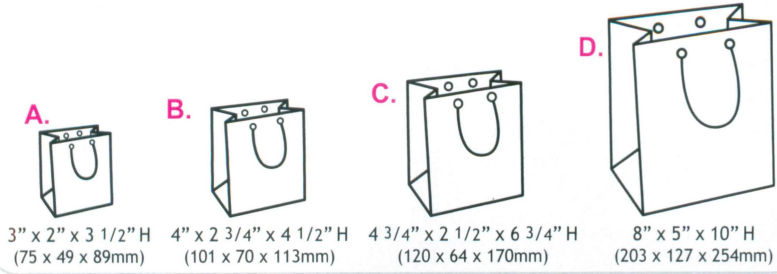

4 Sizes Available for Shopping Totes:

A. 3" x 2" x 3 1/2" H (75 x 49 x 89mm)
B. 4" x 2 3/4" x 4 1/2" H (101 x 70 x 113mm)
C. 4 3/4" x 2 1/2" x 6 3/4" H (120 x 64 x 170mm)
D. 8" x 5" x 10" H (203 x 127 x 254mm)

3 Sizes Available for Boxes:

E. Ring Box 1 7/8" W x 1 7/8" D x 1 3/8" H (47 x 49 x 35mm)
F. Pendant/Ring 2 3/4" W x 3 3/8" D x 1 3/8" H (71 x 87 x 36mm)
G. Bracelet/Watch 2 1/8" W x 8 1/2" D x 1 1/8" H (54 x 216 x 28mm)