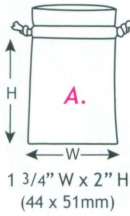

Steel Grey Faux Leather

Size	Item
A.	PH-1161-SG
B.	PH-1162-SG
C.	PH-1163-SG
D.	PH-1164-SG

Bag & Pouch Collection

45

Available Sizes for Drawstring Pouches :

Assorted Organza Drawstring Pouches

* All sizes packed in color assortments