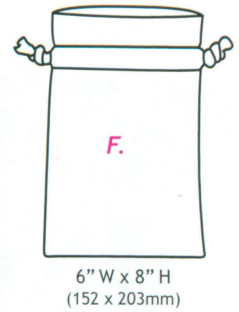

Steel Grey Faux Leather

Size	Item
A.	PH-1161-SG
B.	PH-1162-SG
C.	PH-1163-SG
D.	PH-1164-SG

Bag & Pouch Collection

45

Available Sizes for Drawstring Pouches :

Assorted Organza Drawstring Pouches

* All sizes packed in color assortments

Assorted Fancy Organza

Size	Item
A.	BX1295 (MX)
B.	BX1296 (MX)
C.	BX1297 (MX)
D.	BX1298 (MX)
E.	BX1298-1 (MX)
F.	BX1298-2 (MX)

Assorted Plaid Organza

Size	Item
A.	PH-1221 -MX
B.	PH-1222 -MX
C.	PH-1223 -MX
D.	PH-1224 -MX
E.	PH-1225 -MX
F.	PH-1226 -MX