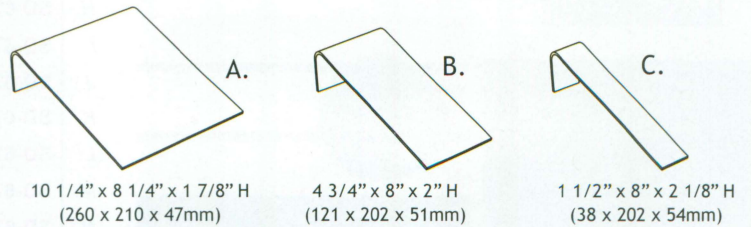

Burlap	Beige Linen	Steel Grey Faux Leather
A.	BD-1237N-N3	BD-1237N-LE	BD-1237R-SG
B.	BD-1238N-N3	BD-1238N-LE	BD-1238R-SG
C.	BD-1239N-N3	BD-1239N-LE	BD-1239R-SG