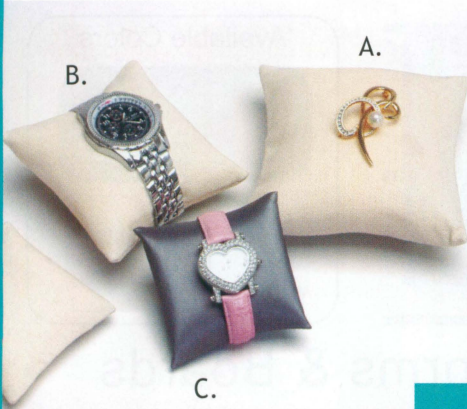

NEW

Half Moon Bracelet Display

	Steel Grey Faux Leather	Linen	Beige Faux Suede	Burlap w/ Lace
A.	BD-2300R-SG	BD-2300N-LE	BD-2300Q-BE	BD-2300-N31
B.	BD-2302R-SG	BD-2302N-LE	BD-2302Q-BE	BD-2302-N31
C.	BD-2304R-SG	BD-2304N-LE	BD-2304Q-BE	BD-2304-N31
D.	BD-2306R-SG	BD-2306N-LE	BD-2306Q-BE	BD-2306-N31