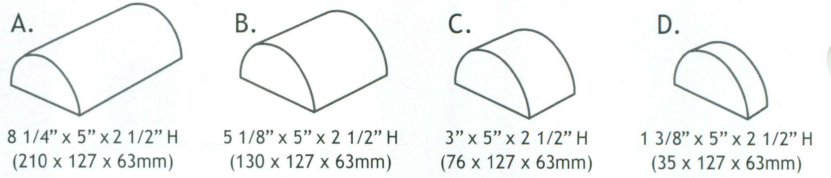

NEW

Half Moon Bracelet Display

	Steel Grey Faux Leather	Linen	Beige Faux Suede	Burlap w/ Lace
A.	BD-2300R-SG	BD-2300N-LE	BD-2300Q-BE	BD-2300-N31
B.	BD-2302R-SG	BD-2302N-LE	BD-2302Q-BE	BD-2302-N31
C.	BD-2304R-SG	BD-2304N-LE	BD-2304Q-BE	BD-2304-N31
D.	BD-2306R-SG	BD-2306N-LE	BD-2306Q-BE	BD-2306-N31