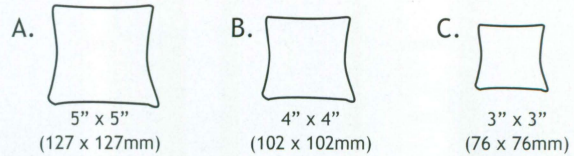

Pillow Displays