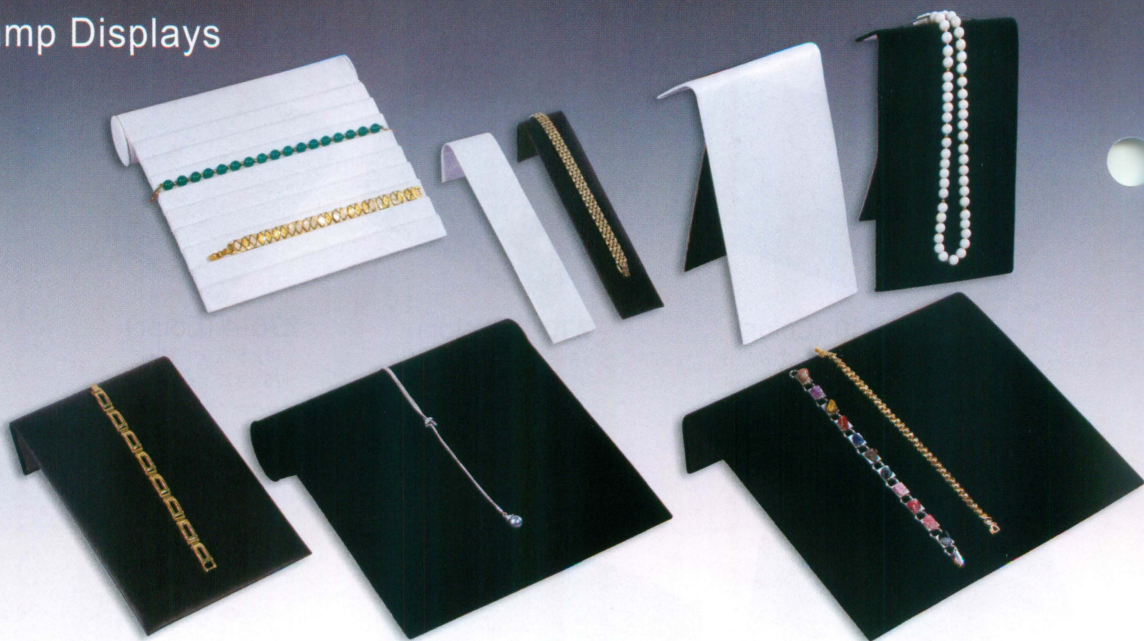

Bracelet Ramp Displays

Available Colors

Black
Faux Leather
L (BK)

White
Faux Leather
L (W)

Black
Velvet
(BK)