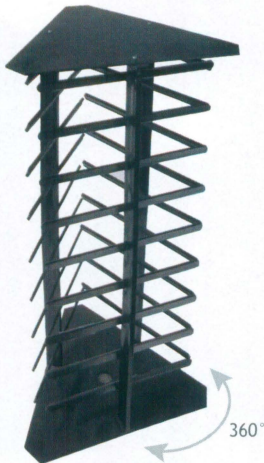

3-Sided Rotating Stand

Holds 108 pcs. of 2" Cards
10 1/2" x 10 1/2" D x 19 1/2" H (26.5 x 26.5 x 49.5cm)

3103-1
Black Bar