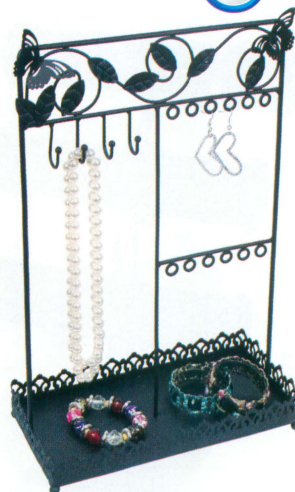

Fancy Black Metal Displays

NEW

**261-131 (BK)**  
7 1/2" x 5 1/2" x 12 1/8" H  
(191 x 140 x 308mm)

NEW

**261-213 -BK**  
10 1/4" x 4 1/2" x 16" H  
(260 x 114 x 405 mm)

NEW

**261-211 -BK**  
13 3/4" x 4 3/4" x 15" H  
(349 x 121 x 381 mm)