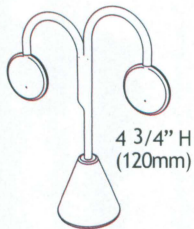

Lamp Style

Extra Tall

4 3/4" H
(120mm)

241-2 (Color)