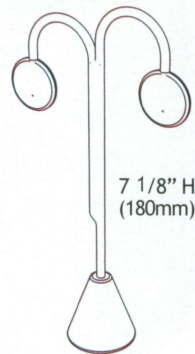

### Economic Stands

Flocked Cardboard  
Metal Easel Back

3 3/8" W x 4" H (86 x 102mm)

257 (BK)  
Flocked Black

257 (R)  
Flocked Red

### Lamp Style

Extra Tall

4 3/4" H  
(120mm)

241-2 (Color)

5 1/4" H  
(135mm)

241-1 (Color)

6 1/4" H  
(170mm)

241-3 (Color)