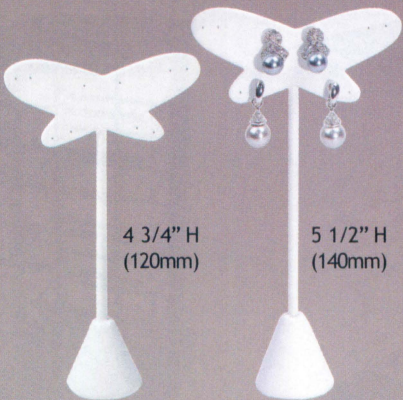

Butterfly Style

- Black Velvet (BK)
- White Faux Leather L (W)

241-4 (Color) Up to 5-Pr. Earrings
241-5L (Color) Up to 5-Pr. Earrings