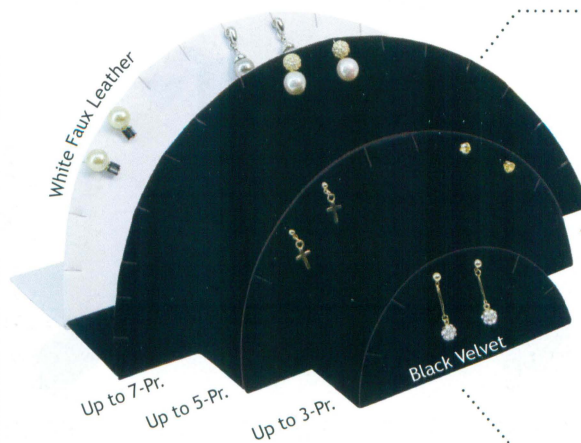

■ Fan Style Earring Stand

215-3 (BK)

215-3L (W)

Up to 7-Pr.
9 1/2" x 2" x 4" H
(240 x 51 x 100mm)

215-2 (BK)

215-2L (W)

Up to 5-Pr.
7" x 1 1/2" x 3 1/2" H
(178 x 38 x 89mm)

215-1 (BK)

215-1L (W)

Up to 3-Pr.
4 1/2" x 1 3/8" x 2" H
(114 x 35 x 51mm)

Up to 7-Pr.

Up to 5-Pr.

Up to 3-Pr.

White Faux Leather

Black Velvet