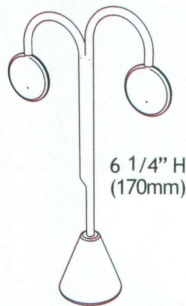

### Economic Stands

Flocked Cardboard  
Metal Easel Back

3 3/8" W x 4" H (86 x 102mm)

257 (BK)  
Flocked Black

257 (R)  
Flocked Red

### Lamp Style

Extra Tall

4 3/4" H  
(120mm)

241-2 (Color)

5 1/4" H  
(135mm)

241-1 (Color)

6 1/4" H  
(170mm)

241-3 (Color)