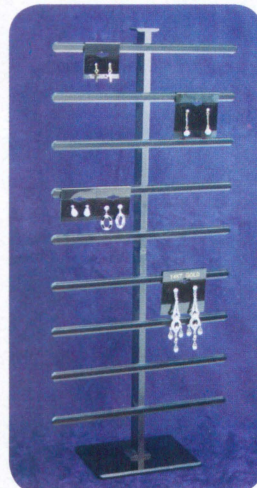

Hanging Earring Card Stand

Holds 36 pcs. of 2" Cards
8" x 3 3/4" D x 19" H (20.3 x 9.5 x 49cm)

1411 (BK)
Black Bar