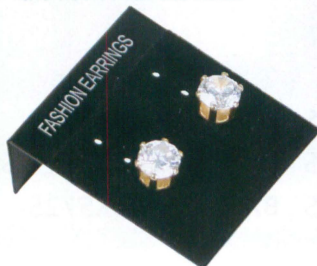

### Clear Plastic Hang Tabs

This adapter allows you to hang almost any item as if it were an earring card.

**PC-5011-CL**  
Clear Hang Tab  
Individual Size:  
1" x 1 5/8" (25 x 41 mm)  
100 Pc / Pk

Peel off the paper tab

### Multi-Earring Card

Bend the top to stand at angle or hang on the hook with the hole.

**PC-5001S -BK**  
1 1/8" x 1 1/2"  
(30 x 38mm)

Earring card fits tray liner #96-50 (fits 50 card inserts).

Hole for hook