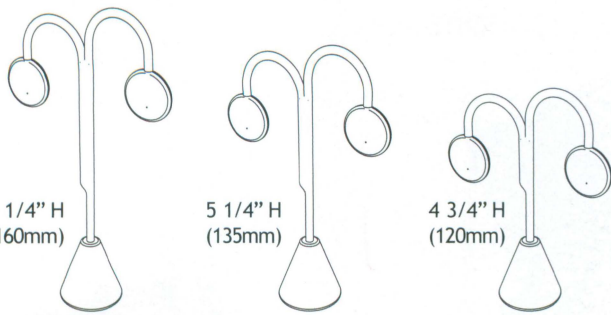

## Metal Displays

**261-116 (Color)**

10" x 5 1/8" x 16" H  
(254 x 130 x 406mm)

**261-104 (Color)**

Up to 40-Pr. Earrings  
11" x 5 1/8" x 15" H  
(279 x 130 x 381mm)

**261-102 (Color)**

Up to 16-Pr. Earrings  
9" x 3 1/2" x 8" H  
(228 x 89 x 203mm)

**227 (BK)**  
Black Velvet  
3 1/8" x 1 7/8" x 4 1/2" H (79 x 47 x 114mm)

**227L (W)**  
White Faux Leather  
3 1/8" x 1 7/8" x 4 1/2" H (79 x 47 x 114mm)

## Curved Top Earring Stands

	Black Velvet	White Faux Leather	Size: W x D x H	(mm)
A.	229-3 (BK)	229-3L (W)	1 1/2" x 2 1/8" x 3 1/4"	(38 x 54 x 82)
B.	229-4 (BK)	229-4L (W)	1 1/2" x 1 1/2" x 2 1/4"	(38 x 38 x 57)
C.	229-5 (BK)	229-5L (W)	2" x 2 1/8" x 3 1/4"	(51 x 54 x 82)
D.	229-6 (BK)	229-6L (W)	2" x 1 1/2" x 2 1/4"	(51 x 38 x 57)
E.	229-7 (BK)	229-7L (W)	4" x 2 1/8" x 2 7/8"	(102 x 54 x 73)
F.	229-8 (BK)	229-8L (W)	4" x 1 1/2" x 2 1/4"	(102 x 38 x 57)