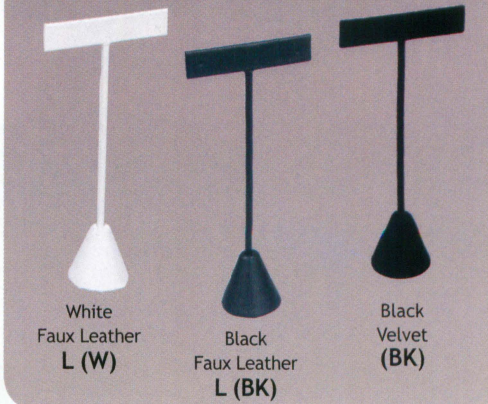

White
Faux Leather
L (W)

Black
Faux Leather
L (BK)

Black
Velvet
(BK)