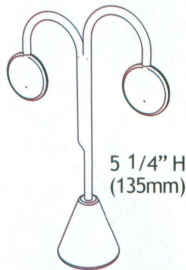

### Economic Stands

Flocked Cardboard  
Metal Easel Back

3 3/8" W x 4" H (86 x 102mm)

257 (BK)  
Flocked Black

257 (R)  
Flocked Red

### Lamp Style

Extra Tall

4 3/4" H  
(120mm)

241-2 (Color)

5 1/4" H  
(135mm)

241-1 (Color)

6 1/4" H  
(170mm)

241-3 (Color)