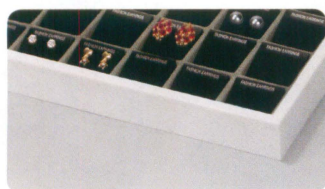

### Multi-Earring Card

Bend the top to stand at angle or hang on the hook with the hole.

**PC-5001S -BK**  
1 1/8" x 1 1/2"  
(30 x 38mm)

Earring card fits tray liner #96-50 (fits 50 card inserts).

Hole for hook