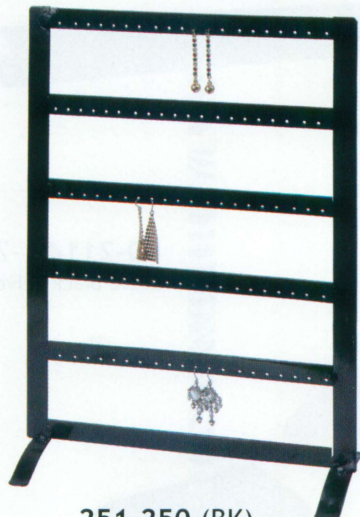

251-250 (BK)
Up to 50-Pr. Earrings
11 3/4" x 4" x 17 5/8" H
(298 x 102 x 448mm)