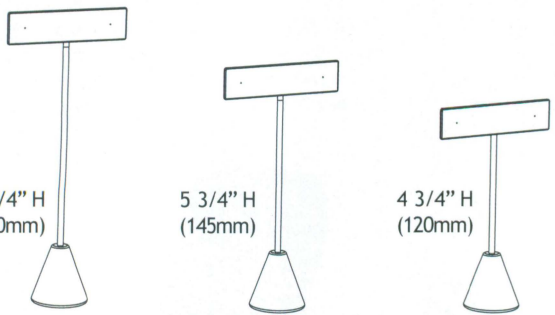

6 3/4" H
(170mm)

ED-2401 -Color

5 3/4" H
(145mm)

ED-2402 -Color

4 3/4" H
(120mm)

ED-2403 -Color