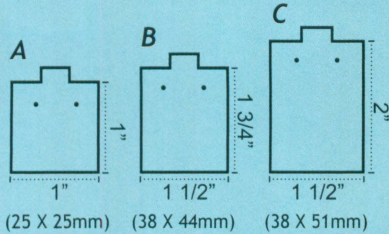

Vinyl White Puff Pad

A	BX565	BX565-1	BX565-2	BX565-3
B	BX595	BX595-1	BX595-2	BX595-3
C	BX585	BX585-1	BX585-2	BX585-3