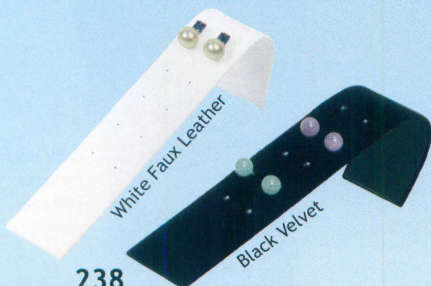

Earring Ramp

238
238L (W)

Up to 5-Pr. Earrings
1 3/8" x 6 1/4" x 2" H
(35 x 159 x 51mm)