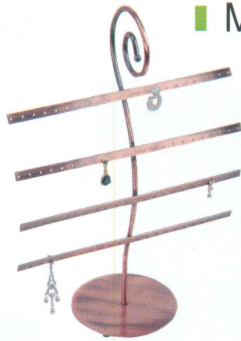

261-104 (Color)

Up to 40-Pr. Earrings
11" x 5 1/8" x 15" H
(279 x 130 x 381mm)