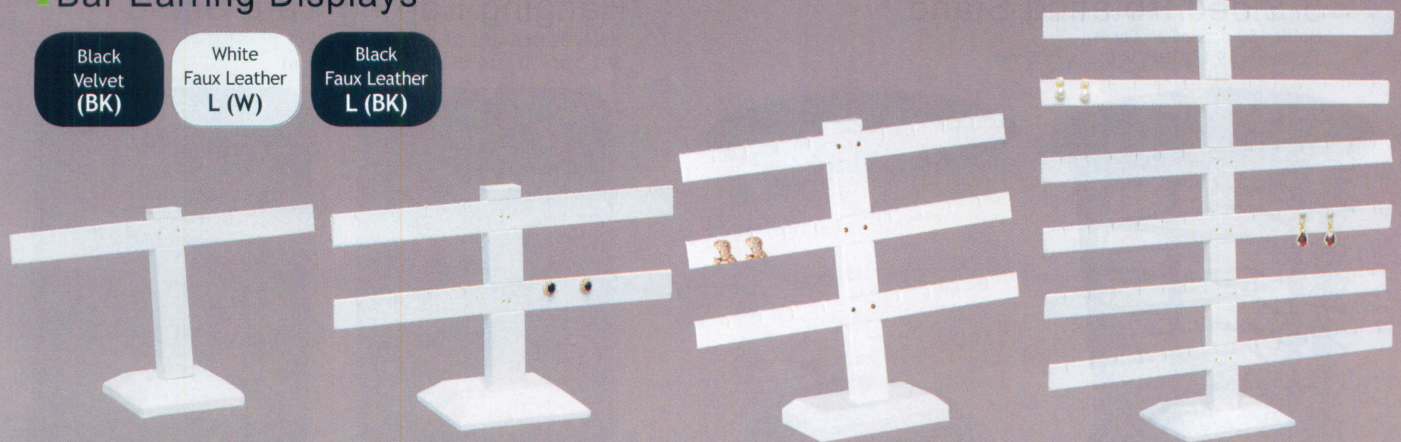

Bar Earring Displays

- Black Velvet (BK)
- White Faux Leather L (W)
- Black Faux Leather L (BK)

252-1 (BK)  
252-1L (W)  
252-1L (BK)  
Holds 4-Pr. Earrings  
10 1/4" W x 6" H  
(260 x 152mm)

252-2 (BK)  
252-2L (W)  
252-2L (BK)  
Holds 8-Pr. Earrings  
10 1/4" W x 6 1/2" H  
(260 x 165mm)