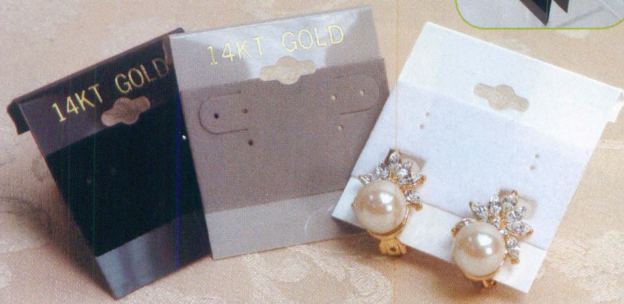

Case Size: 8 1/2" x 7 1/4" x 1" (220 x 184 x 25mm)

Case holds 36 (1" x 1") pads with clear top cover + easel back

97-E10  
Plain

97-E11  
14 KT. GOLD

97-E13  
STERLING SILVER

### ■ Hanging Earring Cards

Plastic earring cards are molded with hook tops for hanging displays. Designed to hold clip, wire, or post earrings. All have velour-flocked center.