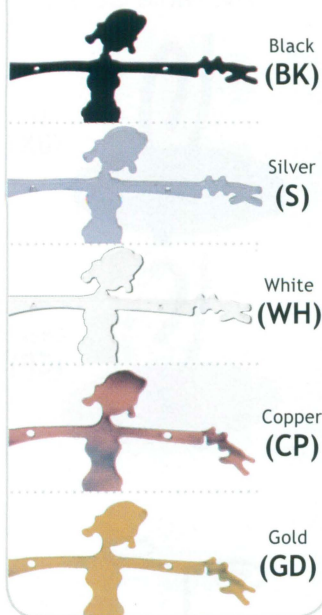

251-114 (Color)

251-112 (Color)

Available Colors