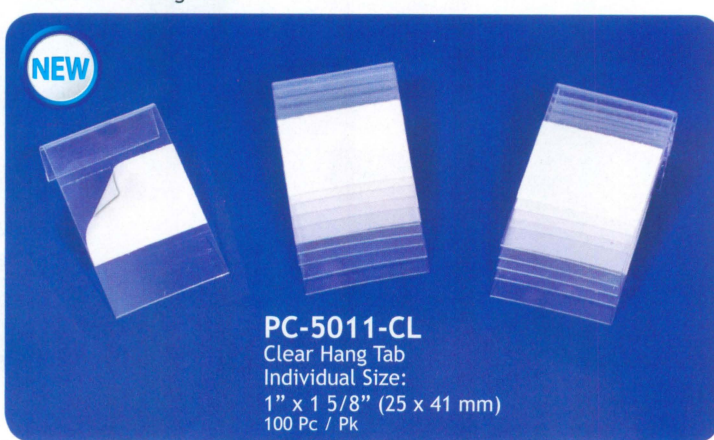

### Clear Plastic J-Hook Hang Tabs

With the new clear hang tabs you can hang items to maximize visibility.

Individual Size: 1" x 1 3/4" (25 x 44mm)

**PC-0011-CL**  
Clear J-Hook Tab  
200 Pc / Pk

Use the hang tab adapter to change item into space-saving hanging item.

### Clear Plastic Hang Tabs

This adapter allows you to hang almost any item as if it were an earring card.

**PC-5011-CL**  
Clear Hang Tab  
Individual Size:  
1" x 1 5/8" (25 x 41 mm)  
100 Pc / Pk

Peel off the paper tab