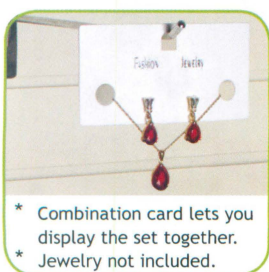

### ■ Combination Jewelry Card

PC-9005S -WH

5 3/8" x 2 5/8"  
(136 x 67mm)

\* Combination card lets you display the set together.  
\* Jewelry not included.