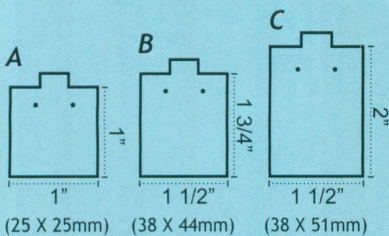

Vinyl Black Puff Pad

A	BX565B	BX565B-1	BX565B-2	BX565B-3
B	BX595B	BX595B-1	BX595B-2	BX595B-3
C	BX585B	BX585B-1	BX585B-2	BX585B-3

Vinyl White Puff Pad Fancy Style

1 1/2" x 1 3/4" (38 x 44mm)

1 1/2" x 2" (38 x 51mm)

Puff Earring Pad

1 1/8" x 1 3/8" (28 x 35mm)

PT50 Liner can fit cards EP01, EP02, EP03. Cards sold separately.

Display Box w/36 Puff Pads Set

Case Size: 8 1/2" x 7 1/4" x 1" (220 x 184 x 25mm)

Case holds 36 (1" x 1") pads with clear top cover + easel back