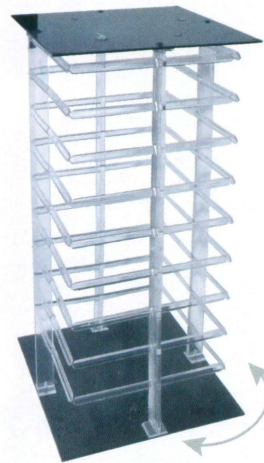

Rotating Hanging Earring Card Displays

- Displays are shipped flat and individually packed. Assembly is required.
- Holds any size earring card.
- Earring cards sold separately.

3101

Holds 48 pcs. of 2" Cards
5" x 5" x 17" H
(12.5 x 12.5 x 43cm)

3101-1

Holds 32 pcs. of 2" Cards
5" x 5" x 12" H
(12.5 x 12.5 x 30.5cm)

3101-2

Holds 96 pcs. of 2" Cards
10" x 10" x 17" H
(25.5 x 25.5 x 43cm)

3106

Holds 144 pcs. of 2" Cards
10" x 10" x 24 1/2" H
(25.5 x 25.5 x 62.5cm)

3-Sided Rotating Stand

Holds 108 pcs. of 2" Cards
10 1/2" x 10 1/2" D x 19 1/2" H (26.5 x 26.5 x 49.5cm)

3103-1
Black Bar

3103
Clear Bar

4-Sided Rotating Stand

Holds 144 pcs. of 2" Cards
10 1/2" x 10 1/2" D x 19 1/2" H (26.5 x 26.5 x 49.5cm)

3104-1
Black Bar

3104
Clear Bar

5-Sided Rotating Stand

Holds 180 pcs. of 2" Cards
15" Dia. x 19 1/2" H (38 Dia. x 49.5cm)

3105-1
Black Bar

3105
Clear Bar

Hanging Earring Card Stand

Holds 36 pcs. of 2" Cards
8" x 3 3/4" D x 19" H (20.3 x 9.5 x 49cm)

1411 (BK)
Black Bar

1411 (CL)
Clear Bar