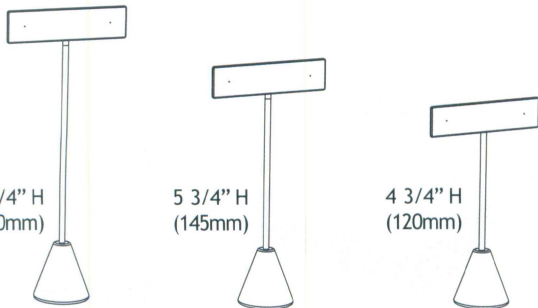

6 3/4" H
(170mm)

5 3/4" H
(145mm)

4 3/4" H
(120mm)

ED-2401 -Color ED-2402 -Color ED-2403 -Color