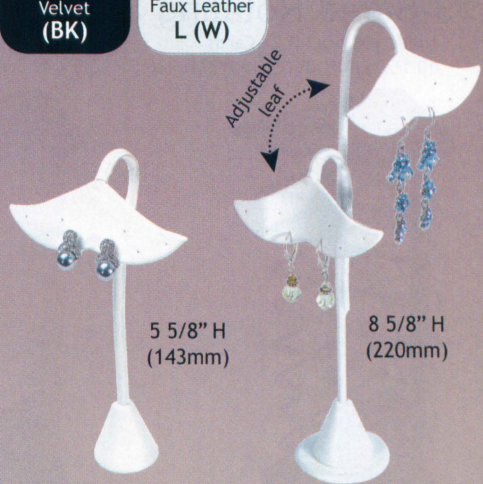

Ginkgo Style

- Black Velvet (BK)
- White Faux Leather L (W)

248-2 (Color) Up to 4-Pr. Earrings
248-3 (Color) Up to 8-Pr. Earrings