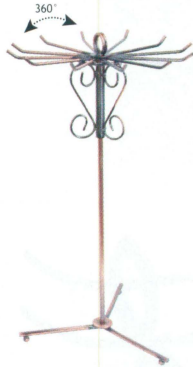

**261-101 (Color)**

Up to 5-Pr. Earrings  
5 1/2" x 3 1/2" x 4 1/2" H  
(140 x 89 x 114mm)

Available Colors

Black  
(BK)

Copper  
(CP)

**261-119 (Color)**

Up to 15 Bracelets/  
Necklaces  
8 1/2" x 14" H  
(216 x 356mm)