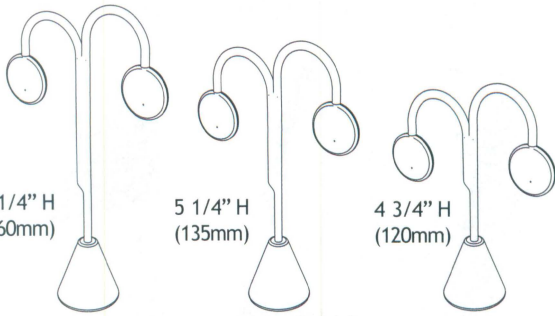

6 1/4" H
(160mm)

5 1/4" H
(135mm)

4 3/4" H
(120mm)

ED-2413 -Color ED-2411 -Color ED-2412 -Color