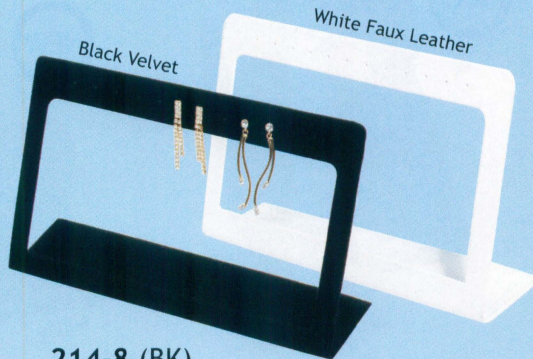

214-8 (BK)
214-8L (W)

Up to 6-Pr. Earrings
7 5/8" x 2" x 4 1/2" H
(195 x 50 x 115mm)