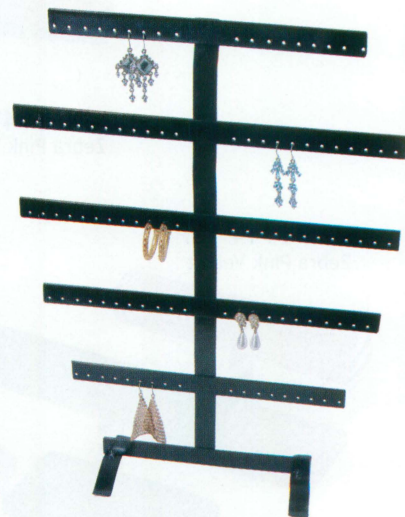

NEW

**251-183-M20**  
Abstract Pattern

Metal Earring Bar Displays

**251-220 (BK)**  
Up to 20-Pr. Earrings  
6 1/4" x 4" x 14 3/8" H  
(159 x 102 x 365mm)

**251-250 (BK)**  
Up to 50-Pr. Earrings  
11 3/4" x 4" x 17 5/8" H  
(298 x 102 x 448mm)