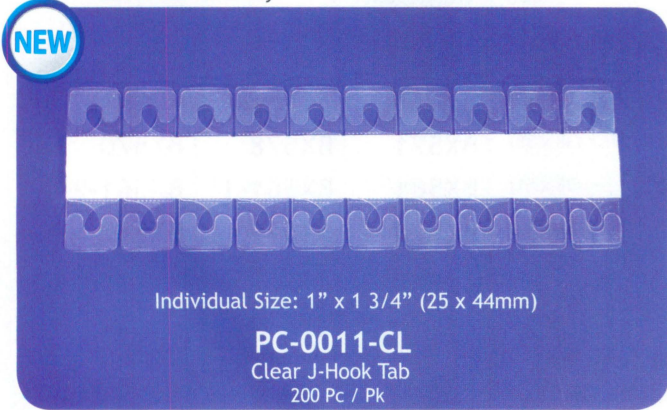

### Clear Plastic J-Hook Hang Tabs

With the new clear hang tabs you can hang items to maximize visibility.

Individual Size: 1" x 1 3/4" (25 x 44mm)

**PC-0011-CL**  
Clear J-Hook Tab  
200 Pc / Pk

Use the hang tab adapter to change item into space-saving hanging item.