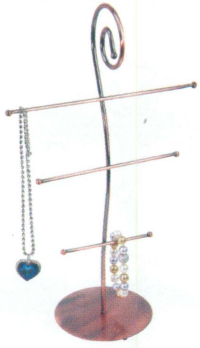

Metal Displays

261-116 (Color)

10" x 5 1/8" x 16" H
(254 x 130 x 406mm)