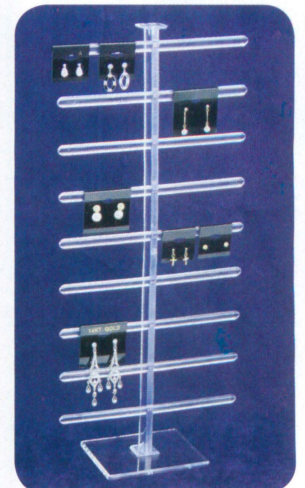

1411 (CL)
Clear Bar