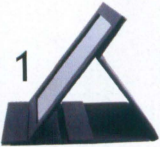

■ Wooden Oval Glass Mirror

9" x 6" x 14 1/2" H (228 x 152 x 368mm)

MR-1816W -RW  
Rosewood

Adjustable Mirror

MR-1816W -DW  
Dark Walnut Wood

■ Wooden Frame Mirror with Tray

10" x 6 1/4" x 13 1/2" H (254 x 160 x 343mm)

Burlap w/ Lace

\* 3 snaps let you adjust to the best viewing angle.

**Snap Folding Mirror**

7 1/4" x 10" H (184 x 255mm)

**1803 (W)**  
White Faux Leather

**1803 (BK)**

Black Faux Leather

\* 3 snaps let you adjust to the best viewing angle.

**Adjustable Folding Mirror**

7" x 9 1/2" x 8 1/4" H (178 x 241 x 209mm)

Adjustable to three Different Viewing Positions

**MR-1801L -BK**

Black Faux Leather Cover

\* Magnetic closure to ensure that mirror is safe.  
\* Gold tone corners.

**Mirror Platform**

Round

Square

Item	Size (Round)
MR-1851	2" Dia. (51mm)
MR-1852	3" Dia. (76mm)

Item	Size (Square)
MR-1860	2" x 2" (51 x 51mm)
MR-1862	4" x 4" (102 x 102mm)

Oval

Item	Size (Oval)
MR-1854	2" x 3" (51 x 76mm)
MR-1855	3" x 5" (76 x 127mm)
MR-1856	4" x 6" (102 x 152mm)