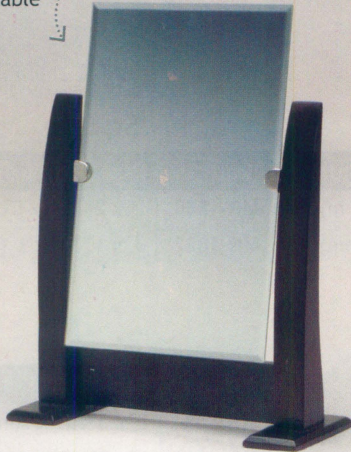

■ Small Folding Mirror

4 3/4" x 6 1/4" H (121 x 159mm)

MR-1810W -O  
Natural Oak

MR-1810W -VN  
Vintage Wood

■ Wooden Foldable Mirror

10 1/2" x 3 1/4" x 7 1/2" H (260 x 82 x 191mm)

MR-1820W -VN  
Vintage Wood

This vintage style mirror is foldable and easy to store. Its height is adjustable to your preference.

■ Wooden Frame Mirror

10 1/2" x 4 1/4" x 12 1/2" H  
(267 x 108 x 317mm)

MR-1819W -DW  
Dark Walnut

Adjustable Mirror

■ Wooden Oval Glass Mirror

9" x 6" x 14 1/2" H (228 x 152 x 368mm)

MR-1816W -RW  
Rosewood

Adjustable Mirror

MR-1816W -DW  
Dark Walnut Wood

■ Wooden Frame Mirror with Tray

10" x 6 1/4" x 13 1/2" H (254 x 160 x 343mm)

**Adjustable Folding Mirror**

7" x 9 1/2" x 8 1/4" H (178 x 241 x 209mm)

Adjustable to three Different Viewing Positions

**MR-1801L -BK**

Black Faux Leather Cover

\* Magnetic closure to ensure that mirror is safe.  
\* Gold tone corners.