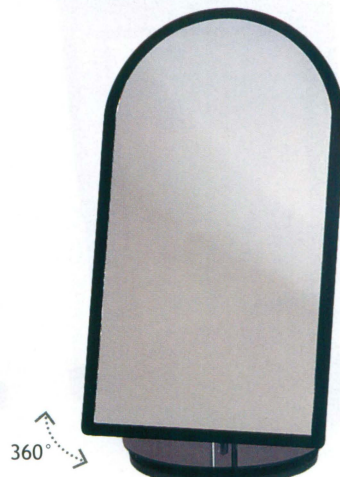

**Adjustable Folding Mirror**

7" x 9 1/2" x 8 1/4" H (178 x 241 x 209mm)

Adjustable to three Different Viewing Positions

**MR-1801L -BK**

Black Faux Leather Cover

\* Magnetic closure to ensure that mirror is safe.  
\* Gold tone corners.

**Mirror Platform**

Round

Square

Item	Size (Round)
MR-1851	2" Dia. (51mm)
MR-1852	3" Dia. (76mm)

Item	Size (Square)
MR-1860	2" x 2" (51 x 51mm)
MR-1862	4" x 4" (102 x 102mm)

Oval

Item	Size (Oval)
MR-1854	2" x 3" (51 x 76mm)
MR-1855	3" x 5" (76 x 127mm)
MR-1856	4" x 6" (102 x 152mm)

Mirror Collection

172

**Black Acrylic Frame Glass Mirror**

1804

7" x 11 1/2" H (178 x 292mm)

1804-1

7" x 14" H (178 x 355mm)

MR-1842 -BK

7 7/8" x 11 1/2" H (200 x 292mm)