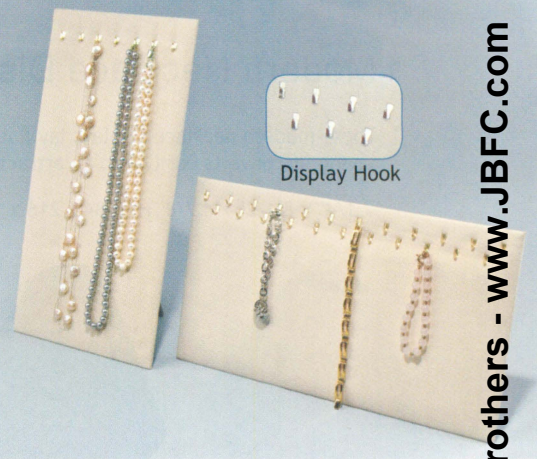

7 Hooks

CD-6800Q (BE)

7 5/8" W x 14 1/8" H
(195 x 360mm)

With Easel

23 Hooks

CD-6813Q (BE)

14 1/8" W x 7 5/8" H
(360 x 195mm)

Display Hook

With Easel

13 Hooks

68-HAQ (BE)

7 5/8" W x 14 1/8" H
(195 x 360mm)

With Easel

23 Hooks

68-H1AQ (BE)

12" W x 15" H
(305 x 380mm)