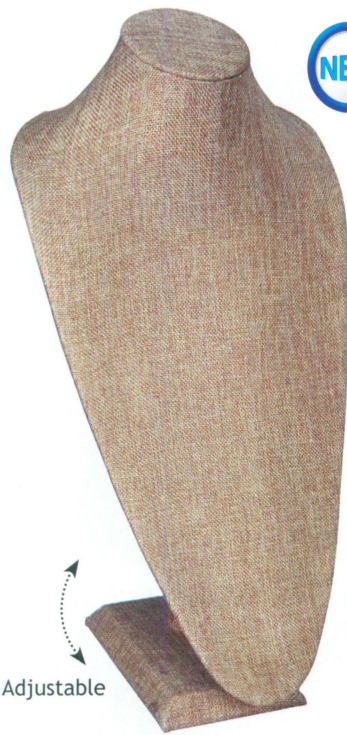

NEW

ND-1721N-N3
7 1/2" x 8 1/2" x 3 3/4" H
(191 x 215 x 95mm)

NEW

171-1N (N3)
6 3/4" x 8" x 3 1/2" H
(170 x 203 x 89mm)

NEW

ND-1722N-N3
6 1/2" x 7 1/2" x 4" H
(165 x 191 x 102mm)

■ Burlap Neckforms

NEW