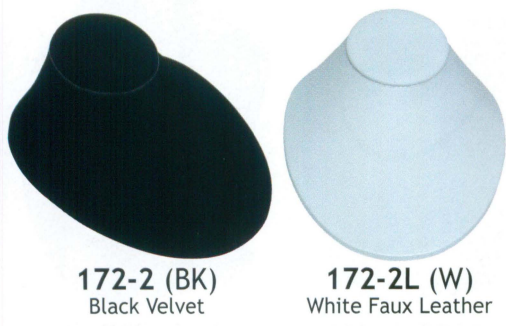

4 1/2" x 5 1/2" x 3" H (115 x 140 x 75mm)

7" x 8 7/8" x 3 3/4" H (178 x 225 x 95mm)