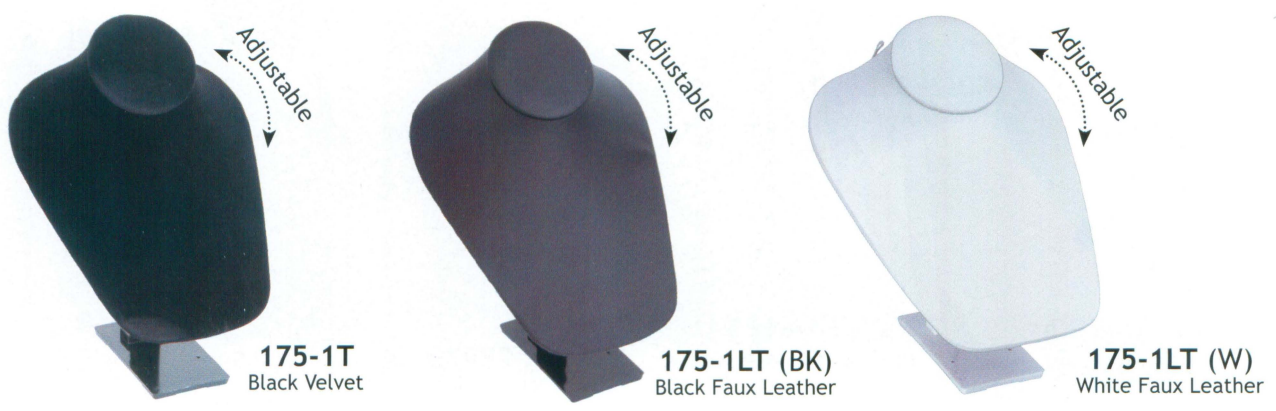

Adjustable Stand Bust 7" x 8 7/8" x 9 1/2" H (178 x 225 x 241mm)