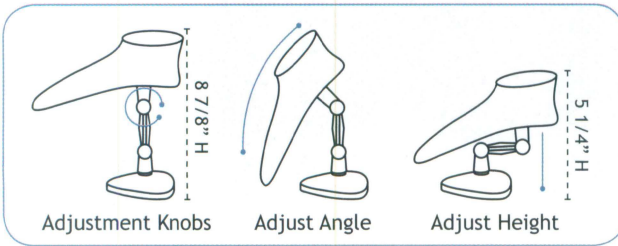

4 3/4" x 7 5/8" H
(121 x 194mm)

62-1 (BK)

62-1 (P)

7" x 8" H
(178 x 203mm)

Adjustable Necklace Display

* Adjust both height and viewing angle by turning adjustment knobs to your preference.

7 1/2" x 8" x 5 1/4" ~ 8 7/8" H
(191 x 203 x 133 ~ 225mm)