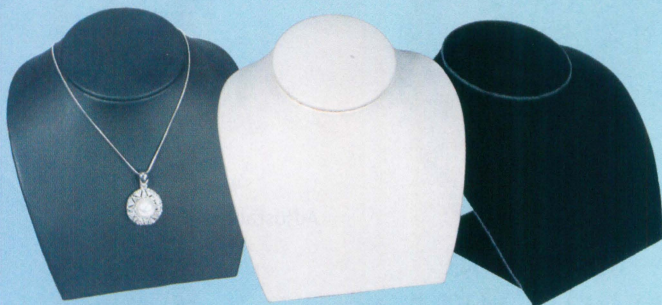

Low Profile Neckform Display

6" x 5" x 5" H (152 x 127 x 127mm)

189-5L (BK)
Black Faux Leather

189-5L (W)
White Faux Leather

189-5 (BK)
Black Velvet