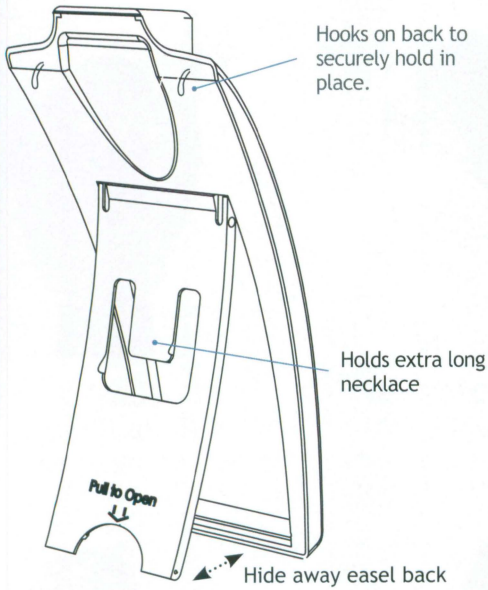

Retractable Neckform

NEW

Plain

ND-2889 -Color
7" x 6" x 13 1/2" H
(178 x 152 x 343 mm)

Plain

ND-2886 -Color
5 5/8" x 4 1/2" x 8 1/4" H
(143 x 114 x 210mm)

Combination Top

ND-2886C -Color
5 5/8" x 4 1/2" x 8 1/4" H
(143 x 114 x 210mm)

* Made of a durable poly shell. The hide-away stand makes it versatile, easy to store, and easy to travel with. Simply pull down and slide in the back stand to set the display.

ND-2889 Hide Away Stand

Please see next page for more color options. →