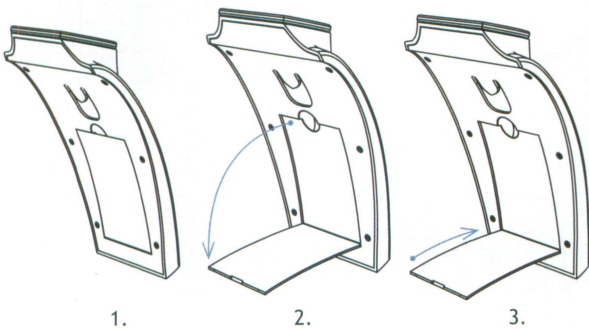

ND-2886 Hide Away Stand