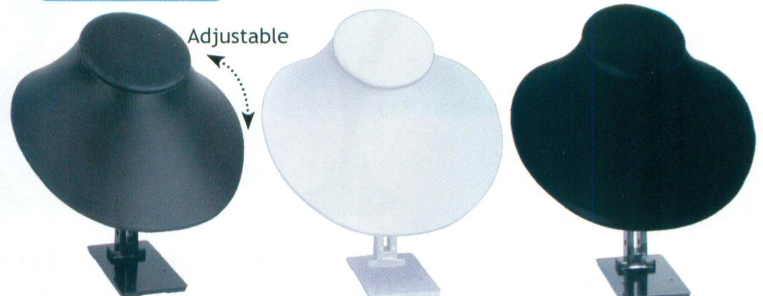

180-1LT (BK) Black Faux Leather
180-1LT (W) White Faux Leather
180-1T Black Velvet