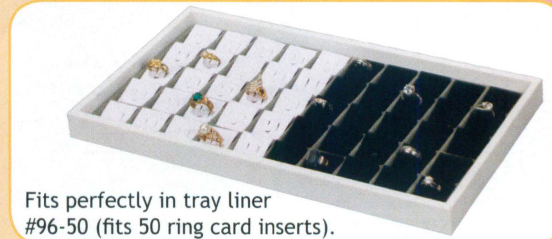

RD-1501L -BK
Black Faux Leather

Fits perfectly in tray liner #96-50 (fits 50 ring card inserts).