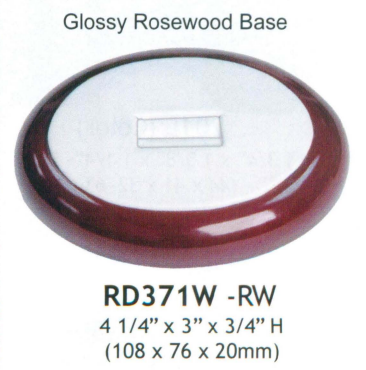

Wooden Ring Column