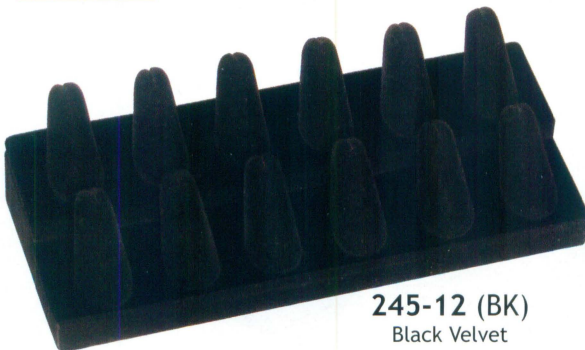

Our #1-2P & #1-2 trays can hold 6 of #245-6 (BK) or 245-6L (W).

11 Fingers 11 1/8" x 3 3/8" x 2 1/8" H (283 x 85 x 54mm)

245-11 (BK)
Black Velvet

245-11L (W)
White Faux Leather

12 Fingers 8 1/4" x 3 1/4" x 2 1/2" H (210 x 82 x 63mm)