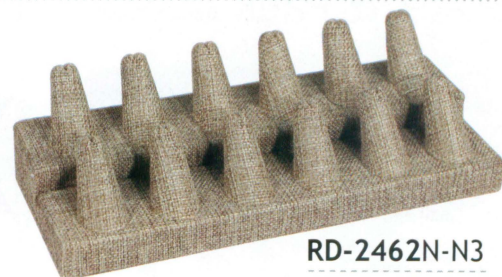

RD-2462N-N3

8 1/4" x 3 1/4" x 2 1/2" H
(210 x 82 x 63mm)