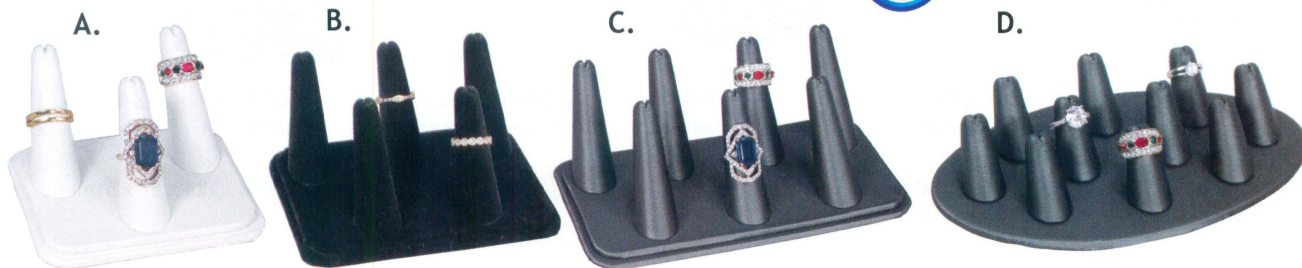

Multi Ring Display Collection

Available Materials

White
Faux Leather
L -WH

Black
Velvet
V -BK

Steel Grey
Faux Leather
R -SG

Item	Size: W x D x H	(mm)
A. RD-2433-Color	4 1/8" x 3 1/4" x 2 1/4"	(105 x 82 x 57)
B. RD-2435-Color	5 1/4" x 3 5/8" x 2 1/4"	(133 x 92 x 57)
C. RD-2437-Color	6 3/4" x 3 1/2" x 2 1/4"	(171 x 89 x 57)
D. 245A-10(Color)	7 1/2" x 4 1/2" x 1 3/8"	(191 x 114 x 35)

Ring Columns

Premium Beige Faux Leather w/
Steel Brown Faux Leather Trim

Steel Grey Faux Leather w/
Black Faux Leather Trim