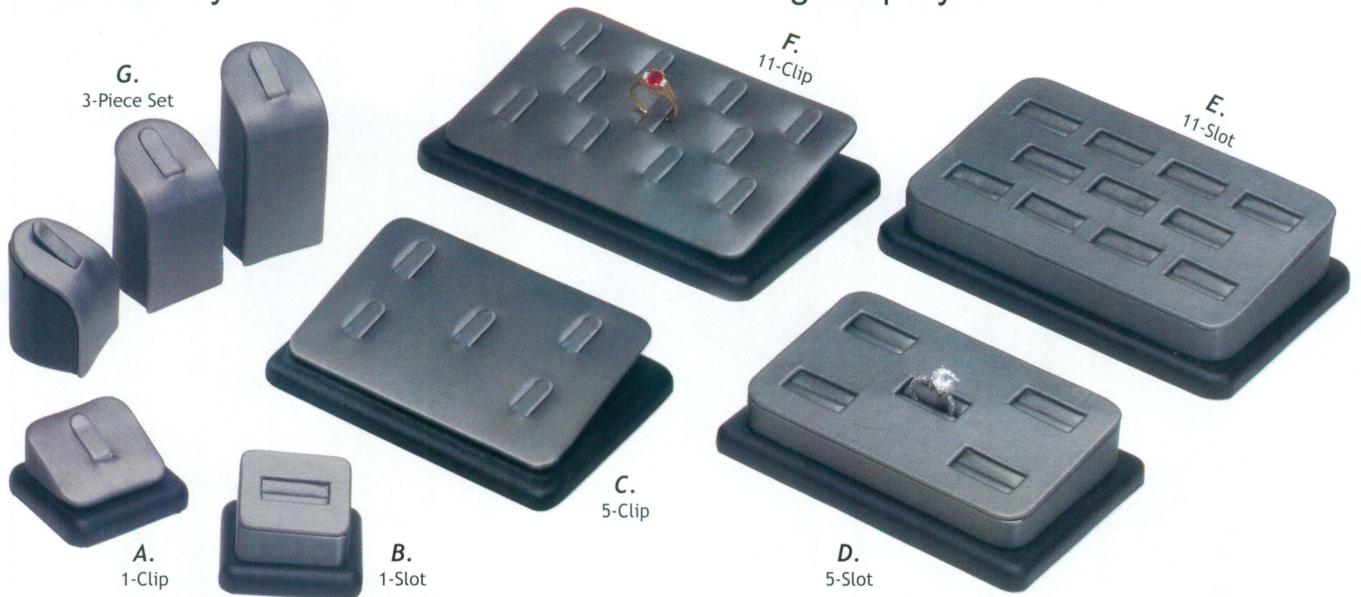

RD-2442N-LE

2" Dia. x 1 1/4" H
(51 Dia. x 32mm)

4-Pc. Set

201N (LE)

1 3/4" x 1 5/8" x 1 1/4" - 2 1/2" H
(44 x 41 x 32-63mm)

RD-2468N-LE

8 1/4" x 4 3/4" x 2 1/2" H
(210 x 120 x 63mm)

Steel Grey w/Black Faux Leather Trim Ring Displays

Double Tube Ring Display

RD-3501 -L30

Premium Beige Faux Leather w/
Steel Brown Faux Leather Trim
3 1/2" x 4" x 2 1/2"
(90 x 102 x 63mm)

* Perfect to display several rings
on each tube. Each tube can be
easily removed for viewing.