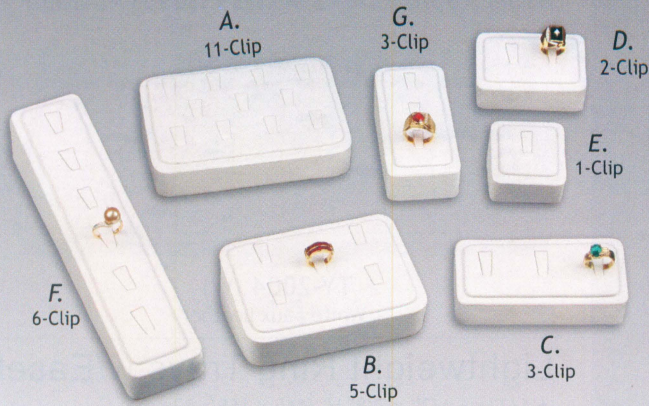

Wooden Ring Column

Round Ring Display

RD-1515 -Color

1 3/4" Dia. x 1 3/8" (46 Dia. x 35mm)

Wedge Stands with Ring Clip

Wedge Stands with Ring Slot

Ring Clip

White Faux Leather
-WH