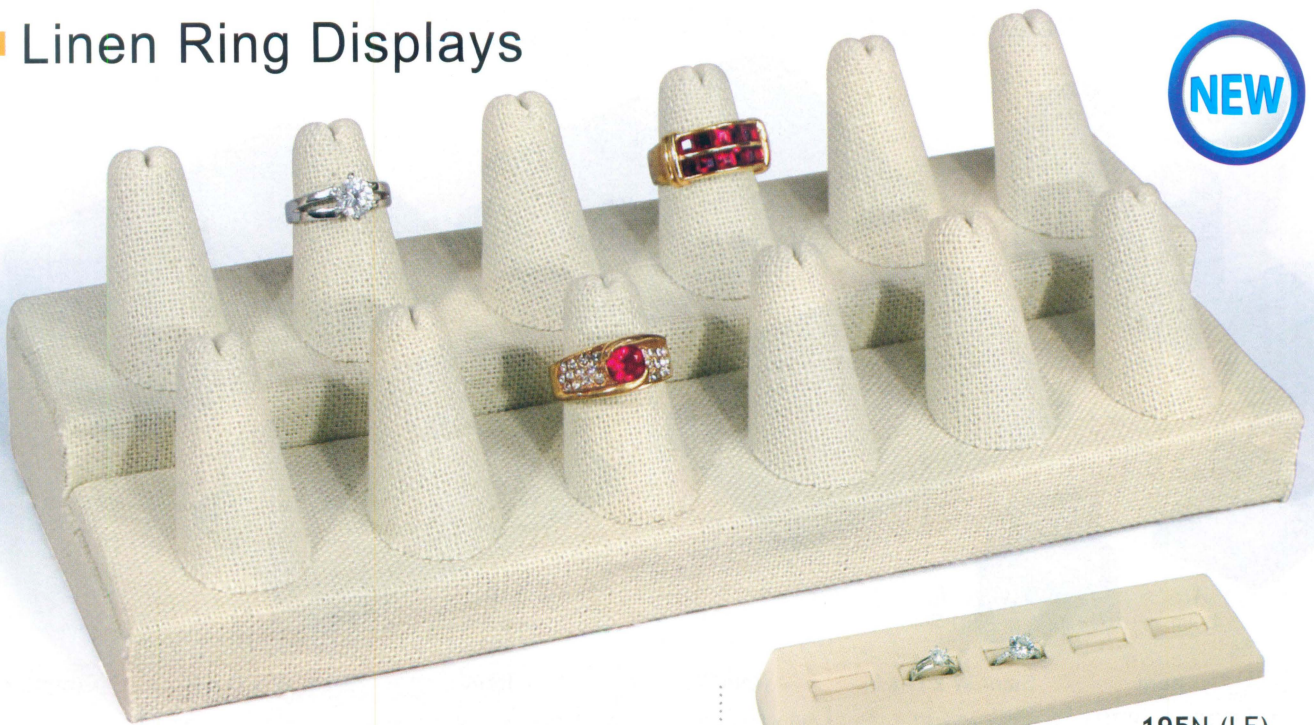

8 1/4" x 4 3/4" x 2 1/2" H
(210 x 120 x 63mm)

Burlap with Lace Ring Displays

BX2470-N31

5" x 5 3/4" x 2" H
(127 x 146 x 50mm)

SET101-N31

6" x 6" x 3 5/8" H
(152 x 152 x 92mm)

8-Pc. Set

RD-5203-N31

Base: 11 3/4" x 3 1/4" x 5/8" H
(298 x 82 x 16mm)

Stage: 1 1/2" x 2" x 1 1/2-3 1/2" H
(38 x 51 x 38-89mm)

■ Linen Ring Displays

195N (LE)

8" x 1 3/4" x 1" H
(206 x 44 x 25mm)

RD-2455N-LE

8" x 2 1/8" x 2 1/2" H
(203 x 54 x 60mm)

RD-2442N-LE

2" Dia. x 1 1/4" H
(51 Dia. x 32mm)

4-Pc. Set

201N (LE)

1 3/4" x 1 5/8" x 1 1/4" - 2 1/2" H
(44 x 41 x 32-63mm)

RD-2468N-LE

8 1/4" x 4 3/4" x 2 1/2" H
(210 x 120 x 63mm)

Steel Grey w/Black Faux Leather Trim Ring Displays

Double Tube Ring Display

RD-3501 -L30

Premium Beige Faux Leather w/
Steel Brown Faux Leather Trim
3 1/2" x 4" x 2 1/2"
(90 x 102 x 63mm)

* Perfect to display several rings
on each tube. Each tube can be
easily removed for viewing.