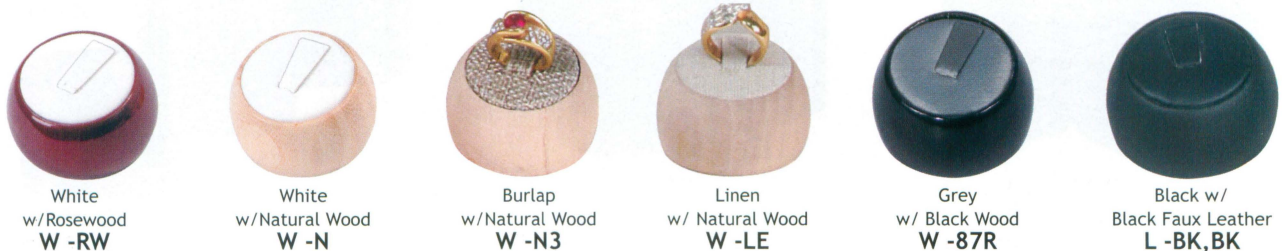

Round Ring Display

RD-1515 -Color

1 3/4" Dia. x 1 3/8" (46 Dia. x 35mm)