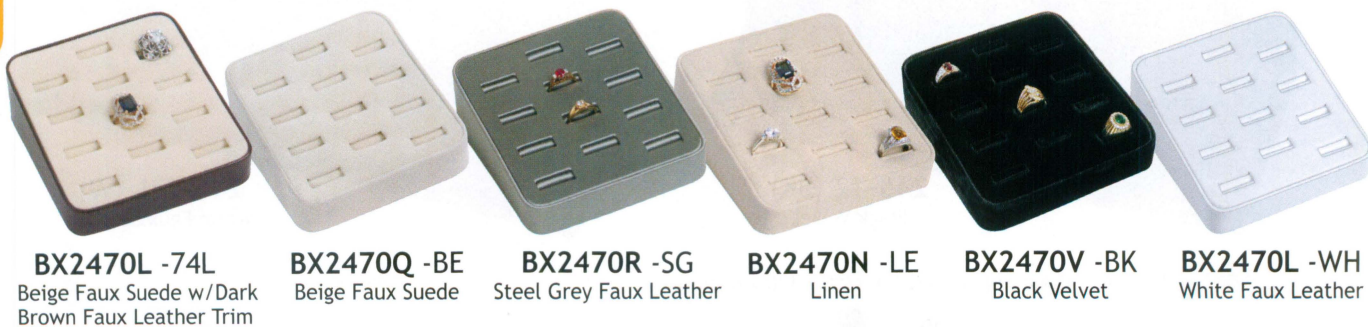

12-Slot Ring Tray
5" x 5 3/4" x 2" H (127 x 146 x 50mm)