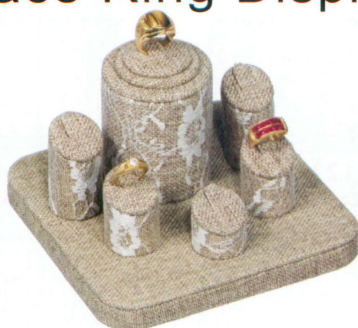

2" Dia. x 1 1/4" H
(51 Dia. x 32mm)

RD-2462N-N3

8 1/4" x 3 1/4" x 2 1/2" H
(210 x 82 x 63mm)

RD-2455N-N3

8" x 2 1/8" x 2 1/2" H
(203 x 54 x 60mm)

RD-2453N-N3

4 7/8" x 2 1/4" x 2" H
(125 x 57 x 51mm)

RD-2468N-N3

8 1/4" x 4 3/4" x 2 1/2" H
(210 x 120 x 63mm)

Burlap with Lace Ring Displays

BX2470-N31

5" x 5 3/4" x 2" H
(127 x 146 x 50mm)

SET101-N31

6" x 6" x 3 5/8" H
(152 x 152 x 92mm)

8-Pc. Set

RD-5203-N31