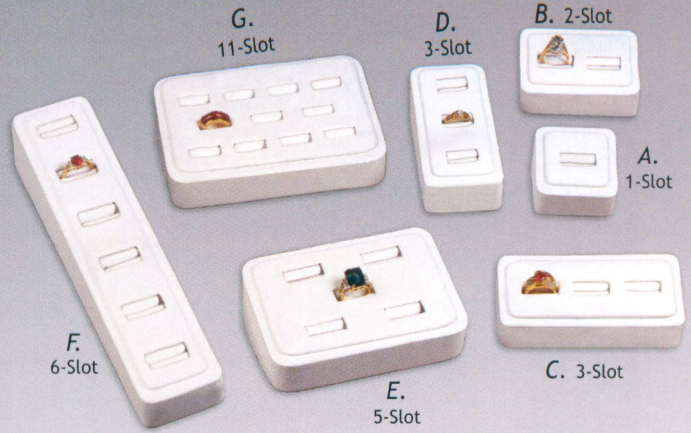

Wooden Ring Column

Round Ring Display

RD-1515 -Color

1 3/4" Dia. x 1 3/8" (46 Dia. x 35mm)

Wedge Stands with Ring Clip

Wedge Stands with Ring Slot

Ring Clip

White Faux Leather
-WH