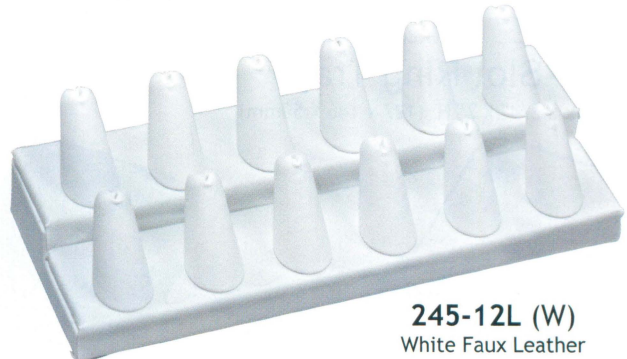

245-12L (W)
White Faux Leather

18 Fingers 8 1/4" x 4 3/4" x 2 1/2" H (210 x 120 x 63mm)