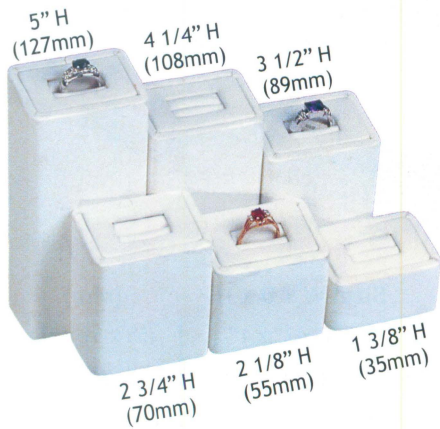

Item	Size: W x D x H (mm)
E. F35-11 (87R)	6 1/2" x 4 1/2" x 1 1/2" (165 x 114 x 38)
F. F42-6 (87R)	6 1/2" x 4 1/2" x 1 1/2" (165 x 114 x 38)
G. RD104 -87R	1 1/4" x 1 3/8" x 1 5/8" - 3" (32 x 35 x 41-76)

Set 124-1 (Color)
24-Ring Clip Set

Set 125 (Color)
40-Ring Slot Set

5-Slot Ring Stand
8 1/8" x 1 3/4" x 1" H (206 x 44 x 25mm)

12-Slot Ring Tray
5" x 5 3/4" x 2" H (127 x 146 x 50mm)

18-Slot Ring Tray
8 1/4" x 4 1/2" x 1 3/4" H (208 x 113 x 45mm)

Ring Column Set

2 1/4" x 1 1/2" x 1 3/8" - 5" H
(58 x 38 x 35-127mm)

6-Pc. Set

RD5201L -WH
White Faux Leather

Ring Column

1 1/2" W x 1 1/2" D (38 x 38mm)

Clip

F4-11 (W,W) F4-10 (W,W) F4-9 (W,W)
2 1/2" H (63mm) 2 7/8" H (73mm) 3 3/8" H (88mm)