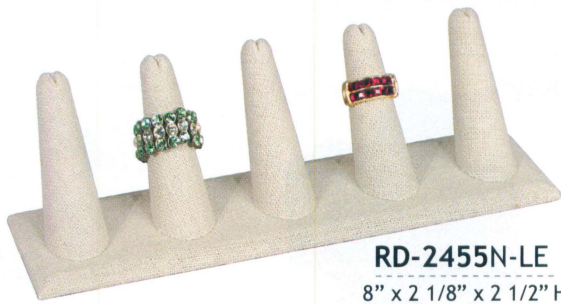

8 1/4" x 4 3/4" x 2 1/2" H
(210 x 120 x 63mm)

Burlap with Lace Ring Displays

BX2470-N31

5" x 5 3/4" x 2" H
(127 x 146 x 50mm)

SET101-N31

6" x 6" x 3 5/8" H
(152 x 152 x 92mm)

8-Pc. Set

RD-5203-N31

Base: 11 3/4" x 3 1/4" x 5/8" H
(298 x 82 x 16mm)

Stage: 1 1/2" x 2" x 1 1/2-3 1/2" H
(38 x 51 x 38-89mm)

■ Linen Ring Displays

195N (LE)

8" x 1 3/4" x 1" H
(206 x 44 x 25mm)

RD-2455N-LE

8" x 2 1/8" x 2 1/2" H
(203 x 54 x 60mm)

RD-2453N-LE

4 7/8" x 2 1/4" x 2" H
(125 x 57 x 51mm)

RD-2444N-LE

2 1/8" x 2 1/8" x 2 3/8" H
(54 x 54 x 60mm)

RD-2441N-LE

2" x 2" x 2" H
(51 x 51 x 51mm)

RD-2462N-LE

8 1/4" x 3 1/4" x 2 1/2" H
(210 x 82 x 63mm)

Double Tube Ring Display

RD-3501 -L30

Premium Beige Faux Leather w/
Steel Brown Faux Leather Trim
3 1/2" x 4" x 2 1/2"
(90 x 102 x 63mm)

* Perfect to display several rings
on each tube. Each tube can be
easily removed for viewing.