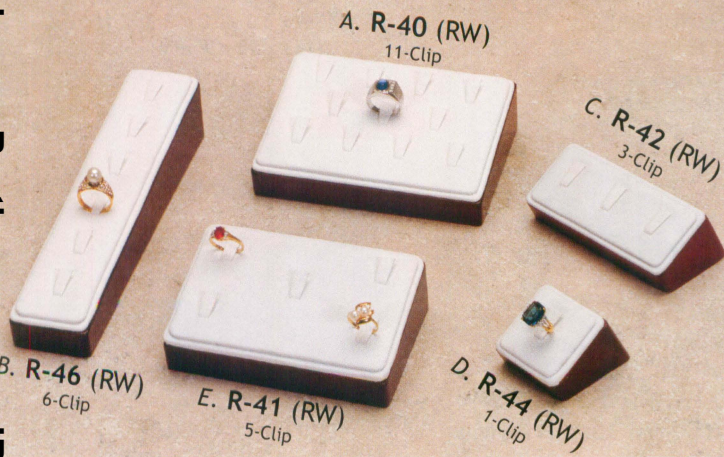

25-2L (Color)
3 5/8" H
(92mm)

25-1L (Color)
2 3/8" H
(60mm)

25 (Color)
1 1/4" H
(32mm)

4-Pc. Set

201L (Color)

1 3/4" x 1 5/8" x 1 1/4" - 2 1/2" H
(44 x 41 x 32-63mm)

Black Velvet Ring Clip

4-Pc. Set

201 (BK)

1 3/4" x 1 5/8" x 1 1/4" - 2 1/2" H
(44 x 41 x 32-63mm)

7-Pc. Set

202 (BK)

1 3/4" Diag. x 1 3/4" - 3 3/8" H
(44Diag. x 44-86mm)

Sold Individually

25-2C (BK)
3 5/8" H (92mm)

25-1C (BK)
2 3/8" H
(60mm)

25C (BK)
1 1/4" H (32mm)

Wooden Ring Clip Wedge Stand

Rosewood Trim Ring Display

Item	Size: W x D x H (mm)
A. R-40 (RW)	6" x 4 1/2" x 1 1/2" (152 x 115 x 38)
B. R-46 (RW)	2" x 9 1/2" x 1 3/4" (50 x 242 x 46)
C. R-42 (RW)	4 1/2" x 2 3/8" x 1 1/2" (114 x 60 x 38)
D. R-44 (RW)	2" x 2 3/8" x 1 3/4" (51 x 60 x 44)
E. R-41 (RW)	5 1/2" x 3 7/8" x 1 1/2" (140 x 98 x 38)