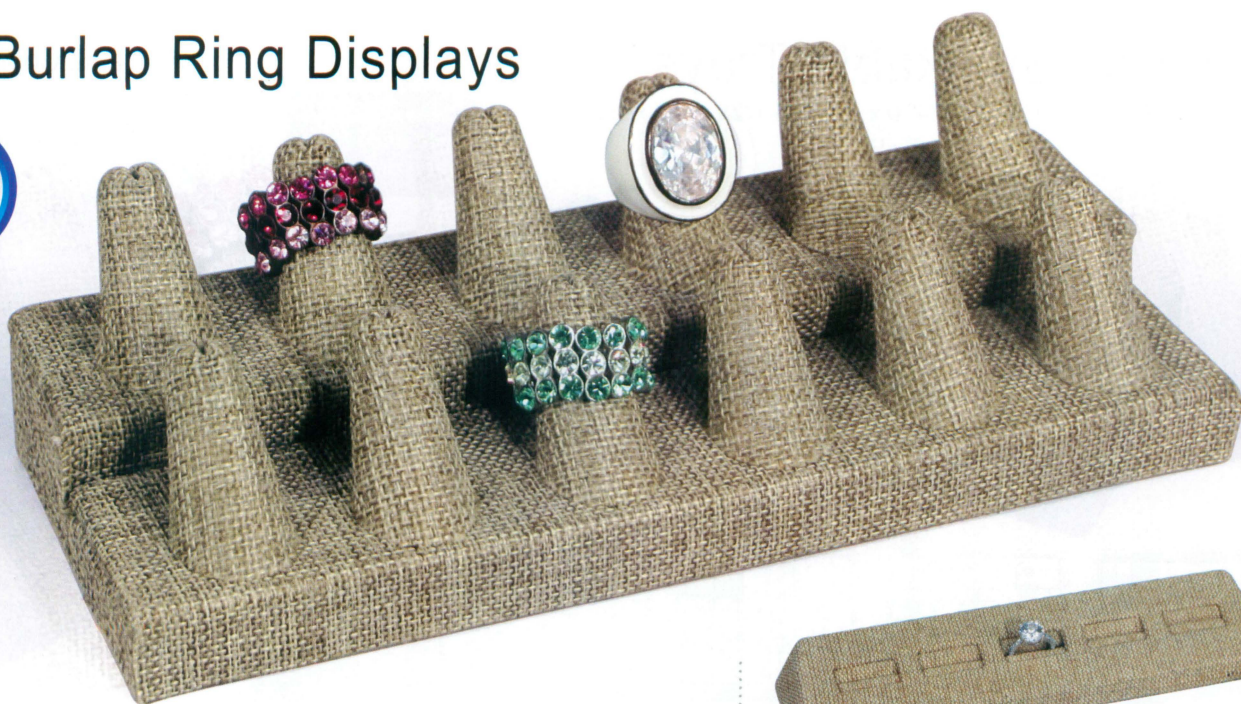

Burlap Ring Displays

195N-N3

8 1/8" x 1 3/4" x 1" H
(206 x 44 x 25mm)

RD-2444N-N3

2 1/8" x 2 1/8" x 2 3/8" H
(54 x 54 x 60mm)

RD-2441N-N3

2" x 2" x 2" H
(51 x 51 x 51mm)

RD-2442N-N3

Base: 11 3/4" x 3 1/4" x 5/8" H
(298 x 82 x 16mm)

Stage: 1 1/2" x 2" x 1 1/2-3 1/2" H
(38 x 51 x 38-89mm)

■ Linen Ring Displays

195N (LE)

8" x 1 3/4" x 1" H
(206 x 44 x 25mm)

RD-2455N-LE

8" x 2 1/8" x 2 1/2" H
(203 x 54 x 60mm)

Double Tube Ring Display

RD-3501 -L30

Premium Beige Faux Leather w/
Steel Brown Faux Leather Trim
3 1/2" x 4" x 2 1/2"
(90 x 102 x 63mm)

* Perfect to display several rings
on each tube. Each tube can be
easily removed for viewing.