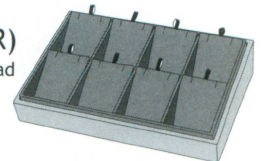

Black Faux Leather
with Steel Grey
Faux Leather Tray
(78R)

TY-2101 (78R)
Ring (18-Slot)

TY-2102 (78R)
Earring (15-Pr.)

TY-2103 (78R)
8-Bracelet

TY-2104 (78R)
8-Pendant/Earring Pad

TY-2115 (78R)
Earring (24-Pr.)

TY-2112 (78R)
18-Ring Clips

TY-2105 (78R)
Earring Pad (8-Pr.)

Small Stackable Trays

Each Tray Size: 9" W x 7 1/4" D x 1 7/8" H (228 x 183 x 46mm)

Please specify style and color when ordering.

Available Color

BT906 -Color
6-Bracelet

ET916 -Color
Earring Pad (16-Pr.)

PT918 -Color
18-Pendant/Earring Pad

RT920 -Color
Ring (20-Slot)

RT935 -Color
Ring (35-Slot)

Stack & Pack

Trays are ideal for displaying your line of jewelry and for both travel and storage. Securely transport volume jewelry and present it elegantly.