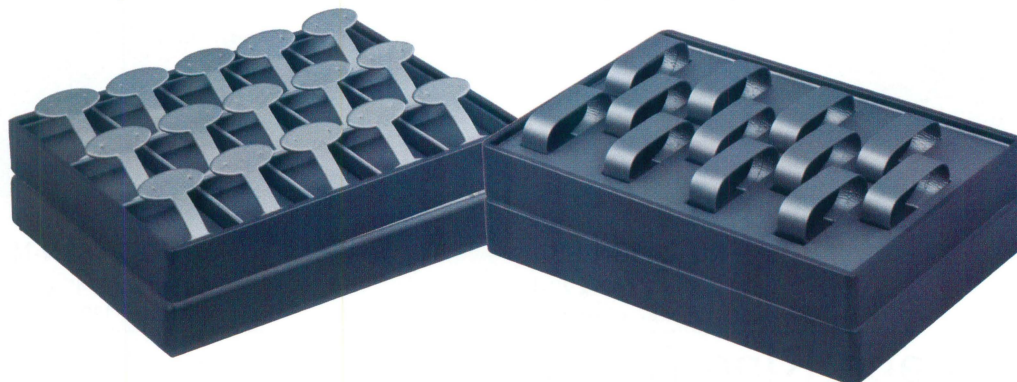

BT906 -Color
6-Bracelet

ET916 -Color
Earring Pad (16-Pr.)

PT918 -Color
18-Pendant/Earring Pad

RT920 -Color
Ring (20-Slot)

RT935 -Color
Ring (35-Slot)

Stack & Pack

Trays are ideal for displaying your line of jewelry and for both travel and storage. Securely transport volume jewelry and present it elegantly.

Stack

Store

Carry Away

Medium Stackable Trays

Each Tray Size: 12 1/2" W x 8 3/4" D x 1 7/8" H (316 x 222 x 46mm)

Available Color

ET1225 -Color
Earring Pad (25 Pr.)

ET1215 -Color
Long Earring Tree (15 Pr.)