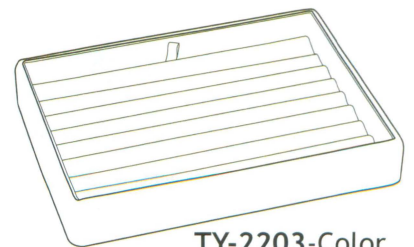

Durable Lightweight Stacking Trays

Each Tray Size: 8 1/8" W x 6 1/8" D x 1 1/2" H (206 x 156 x 38mm)

Stackable

Available Colors

L-BK
White Faux Leather
w/ Black Faux Leather Trim

-L30
Deluxe Beige Faux Leather
w/ Steel Brown Trim

-M21
White Faux Leather w/
Grey Maze Trim

TY-2204P1L-WH
TY-2204P1L-BE
Earring / Pendant Pad
1 3/4" x 2 7/8" (44 x 73 mm)

TY-2204P2L-WH
TY-2204P2L-BE
Flap Earring Pad
1 3/4" x 2 3/4" (44 x 70 mm)

TY-2201-Color
Ring (18-Slot)

TY-2202-Color
Earring (15-pr.)

TY-2203-Color
8-Bracelet

TY-2204-Color
Earring (4-pad)
Earring/Pendant (4-Pad)

TY-2205-Color
Frame

TY-2200-Color
Cover

2" H Round-Corner Stackable Trays

Tray Size: 9 1/4" x 6 3/8" x 2 1/8" H (235 x 162 x 54mm)