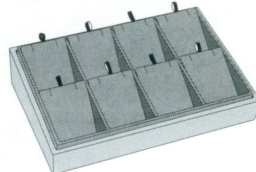

F69-Color
Ring (7-Row)

F70-Color
Ring (18-Slot)

F71-Color
Earring (24-Pr.)

2" H Slanted Wood Trays

Tray Size: 9 1/4" x 6 3/8" x 2 1/4" H (235 x 162 x 57mm)

Black Faux
Leather Insert
-NB

White Faux
Leather Insert
-NW

Burlap Insert
-N3

TY-2122-Color
Plain Pad

TY-2112 -Color
18-Ring Clips

TY-2101-Color
Ring (18-Slot)

TY-2102-Color
Earring (15-Pr.)

TY-2103-Color
8-Bracelet

TY-2104-Color
8-Pendant/Earring Pad

TY-2105-Color
Earring Pad (8-Pr.)

TY-2115-Color
Earring (24-Pr.)

Rosewood Style Curved Front Display Trays

Each Tray Size: 9" W x 7" D x 1" H
(228 x 178 x 25mm)

W98 (RW)
Utility

W98-1 (RW)
Ring (18-Clip)

W98-2 (RW)
8-Bracelet

W98-3 (RW)
12-Pendant/Earring Pad