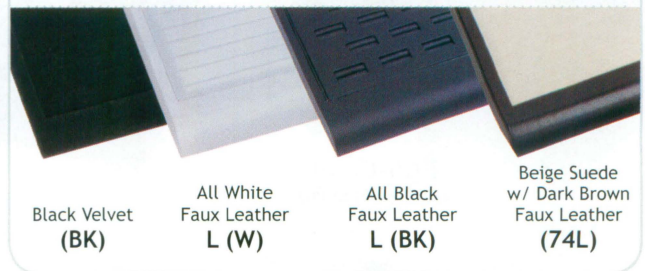

W98-5 (RW)
Earring (20-Pr.)

W98-6 (RW)
18-Pendant/Earring

W98-7 (RW)
Necklace

Curved Front Display Trays

Each Tray Size: 9 3/8" W x 7 3/8" D x 7/8" H (239 x 188 x 23mm)

Available Color

Black Velvet
(BK)

All White
Faux Leather
L (W)

All Black
Faux Leather
L (BK)

Beige Suede
w/ Dark Brown
Faux Leather
(74L)

98 (Color)
Utility

98-1 (Color)
Ring (23-Slot)

98-2 (Color)
8-Bracelet

98-3 (Color)
12-Pendant/Earring Pad

98-5 (Color)
Earring (Up to 20-Pr.)