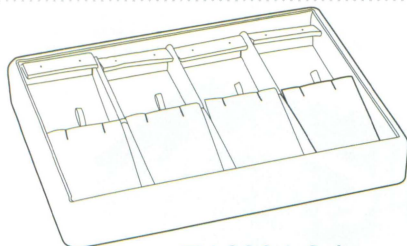

Durable Lightweight Stacking Trays

Each Tray Size: 8 1/8" W x 6 1/8" D x 1 1/2" H (206 x 156 x 38mm)

Stackable

Available Colors

L-BK
White Faux Leather
w/ Black Faux Leather Trim

-L30
Deluxe Beige Faux Leather
w/ Steel Brown Trim

TY-2202-Color
Earring (15-pr.)

TY-2203-Color
8-Bracelet

TY-2204-Color
Earring (4-pad)
Earring/Pendant (4-Pad)

TY-2205-Color
Frame

TY-2200-Color
Cover

2" H Round-Corner Stackable Trays

Tray Size: 9 1/4" x 6 3/8" x 2 1/8" H (235 x 162 x 54mm)