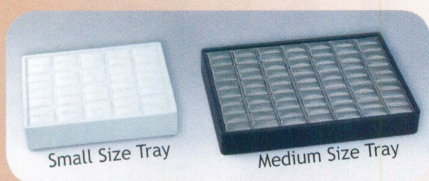

TY-2112 (78R)
18-Ring Clips

TY-2105 (78R)
Earring Pad (8-Pr.)

Small Stackable Trays

Each Tray Size: 9" W x 7 1/4" D x 1 7/8" H (228 x 183 x 46mm)

Please specify style and color when ordering.

Available Color

BT906 -Color
6-Bracelet

ET916 -Color
Earring Pad (16-Pr.)

PT918 -Color
18-Pendant/Earring Pad

RT920 -Color
Ring (20-Slot)

RT935 -Color
Ring (35-Slot)

Stack & Pack

Trays are ideal for displaying your line of jewelry and for both travel and storage. Securely transport volume jewelry and present it elegantly.

Stack

Store

Carry Away

Medium Stackable Trays

Each Tray Size: 12 1/2" W x 8 3/4" D x 1 7/8" H (316 x 222 x 46mm)

Available Color

ET1225 -Color
Earring Pad (25 Pr.)

ET1215 -Color
Long Earring Tree (15 Pr.)