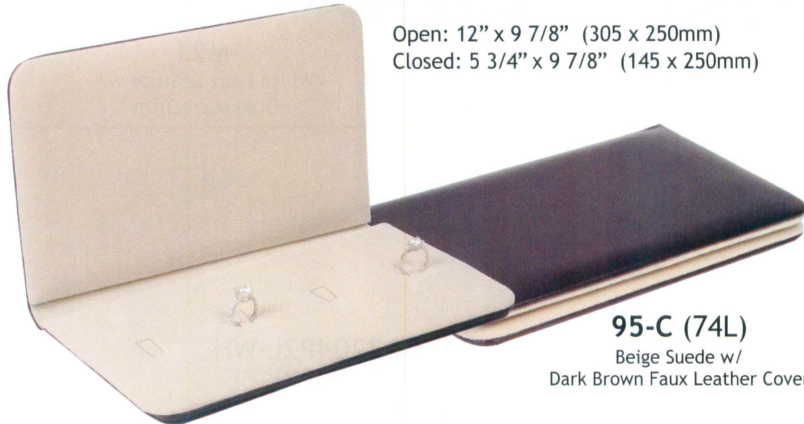

Presentation Folders

Open: 12" x 9 7/8" (305 x 250mm)
Closed: 5 3/4" x 9 7/8" (145 x 250mm)

95-C (74L)
Beige Suede w/
Dark Brown Faux Leather Cover

Available Colors