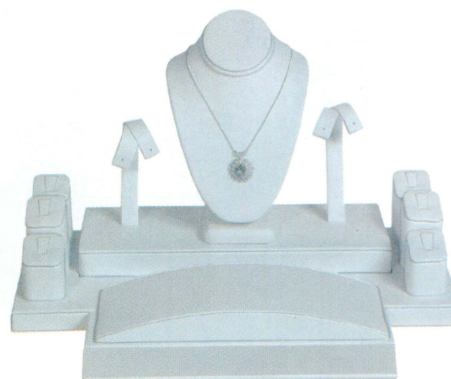

Set 107 (W)
White Faux Leather