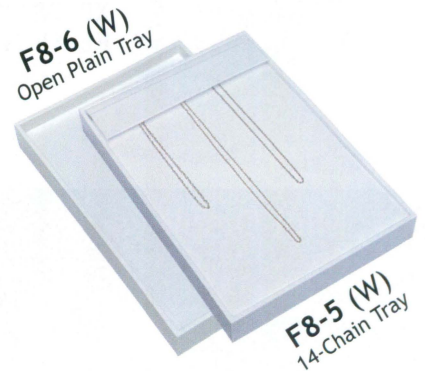

Large Insert Trays

F8-6 (W)
Open Plain Tray
F8-5 (W)
14-Chain Tray
10 7/8" x 15 5/8" x 1 7/8" H
(28 x 40 x 5cm)