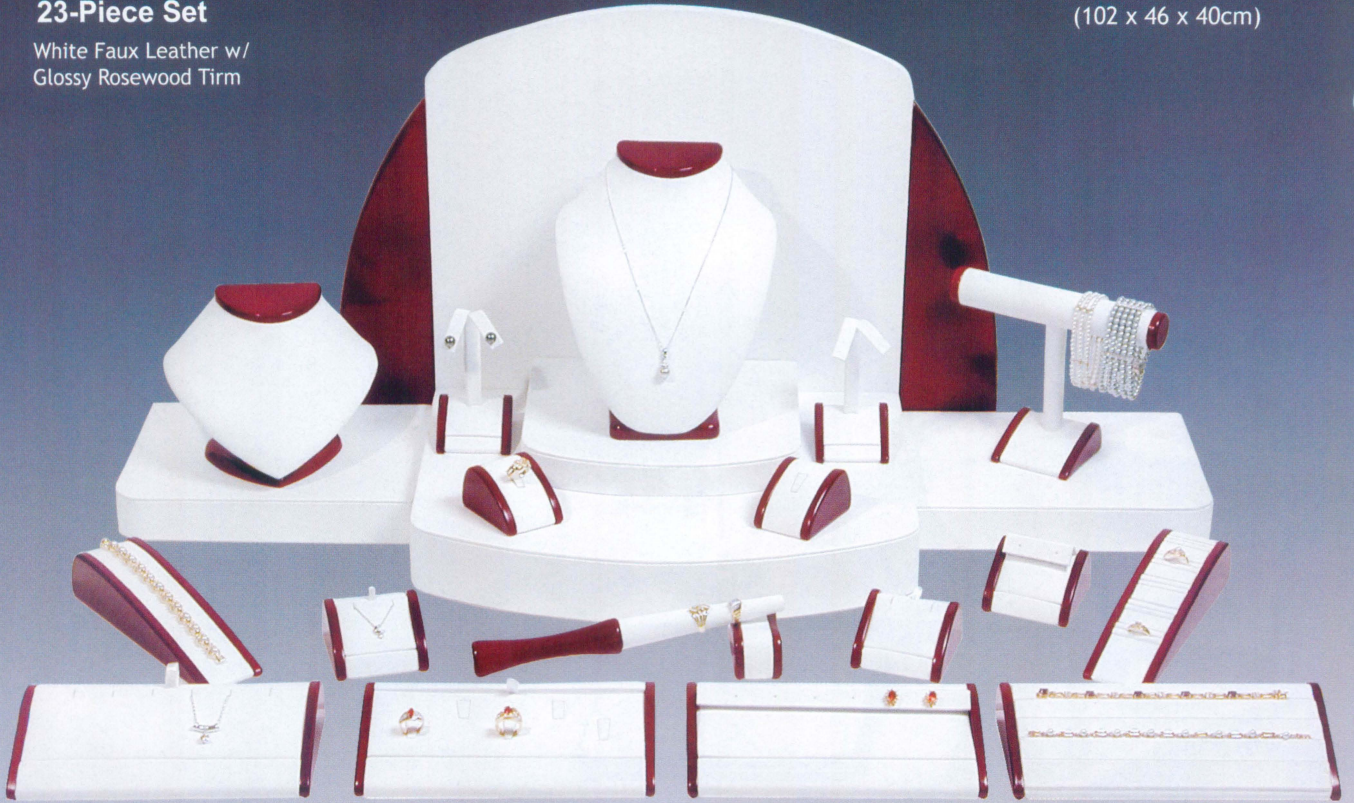

# SET 20 (RW)

23-Piece Set

White Faux Leather w/  
Glossy Rosewood Trim

Overall Dimension:  
40" W x 18" D x 16" H  
(102 x 46 x 40cm)

Showcase Collection

72

Ring Clip

**JK-600 -RW**