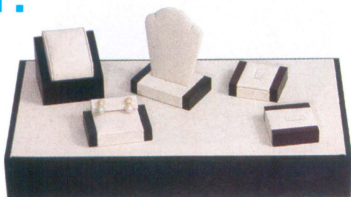

Flip Set 55 base to use as a storage tray for the disassembled components.

1.