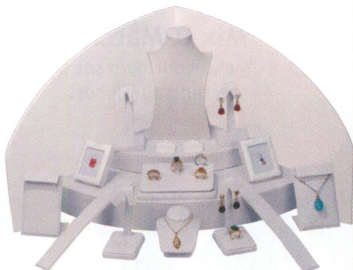

Set 63 -AW
White Faux Leather