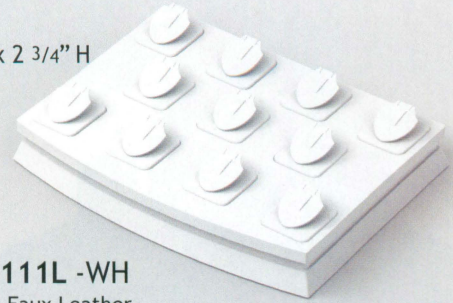

# Design - Flex Display Set

**S-R11L -Color**  
Ring Insert

2" x 2 1/4" x 7/8"  
(51 x 57 x 22mm)

**Set 111L -BK**  
Black Faux Leather

**11-Ring Set**  
13" W x 9 3/4" D x 2 3/4" H  
(330 x 248 x 70mm)

**Set 111L -WH**  
White Faux Leather