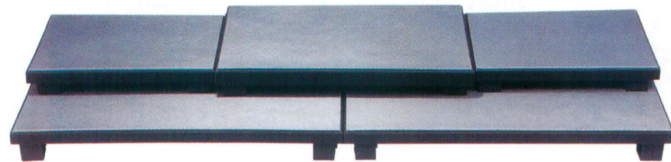

F35-B (87R)

Steel Grey Faux Leather w/Black Faux Leather Trim