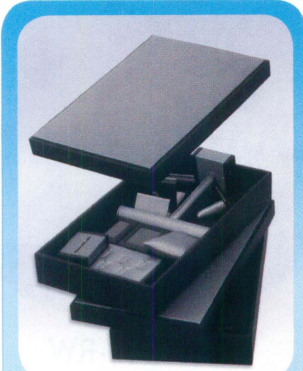

SET 61 (87R) 24-Piece Set

Overall Dimension: 29 1/2" W x 16 3/4" D x 10" H
(75 x 43 x 25cm)

Place all components of Set 61 in base trays for easy and clean storage