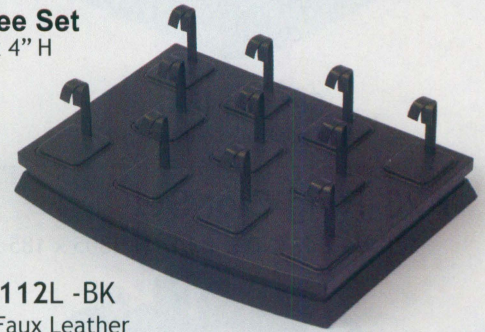

**S-E12L -Color**  
Earring Tree Insert

2" x 2 1/4" x 2 1/4"  
(51 x 57 x 57mm)

**Set 112L -WH**  
White Faux Leather

**11-Earring Tree Set**  
13" W x 9 3/4" D x 4" H  
(330 x 248 x 102mm)

**Set 112L -BK**  
Black Faux Leather