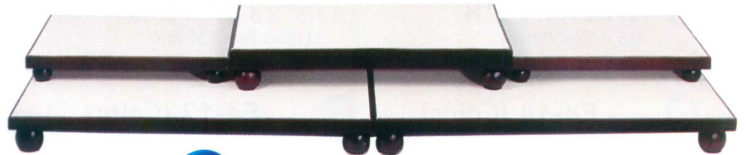

F35-B (87R)

Steel Grey Faux Leather w/Black Faux Leather Trim