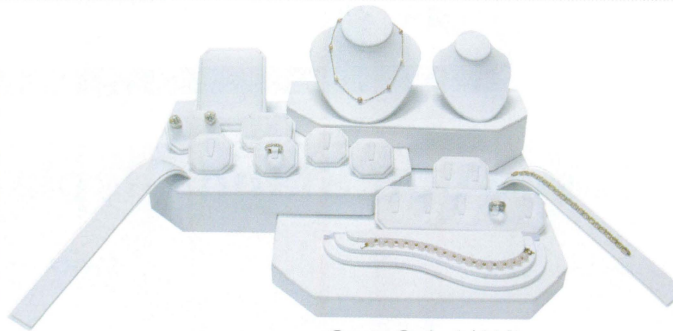

Set 34 (AW)
White Faux Leather

Showcase Collection

74

Easy Storage Great for Trade Show

1 Display