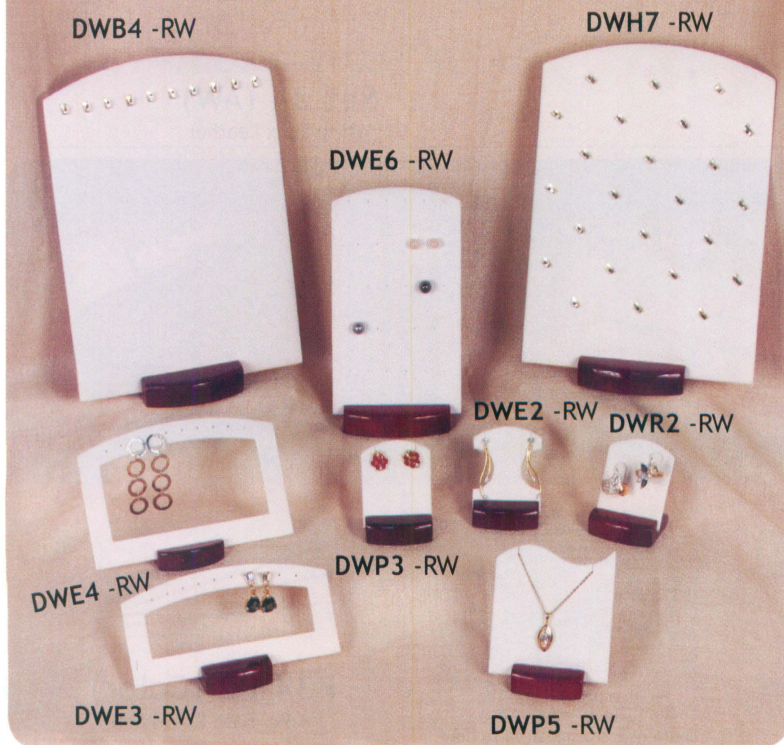

Overall Dimension: 26" W x 14 1/2" D x 13" H  
(66 x 37 x 33cm)

**SET 53 (RW)**  
22-Piece Set

White Faux Leather  
w/Glossy Rosewood Trim

**Rosewood Stand Displays**

\* Made of beautiful white faux leather with a rosewood trim base. These individual displays can be arranged in many distinct ways to fit your specific display needs.

Item	Description	Size: Wx H	(mm)
DWE2 -RW	Earring	2" x 2 1/2"	(51 x 65)
DWR2 -RW	2-Clip Ring	2" x 2 1/2"	(51 x 65)
DWP3 -RW	Earring	2" x 2 1/2"	(51 x 65)
DWP5 -RW	Large Pendant	3 1/4" x 3 3/4"	(84 x 95)
DWE3 -RW	5-Pr. Earring	6 1/8" x 3"	(156 x 76)
DWE4 -RW	5-Pr. Earring	6 1/8" x 4"	(156 x 100)
DWE6 -RW	13-Pr. Earring	4 7/8" x 7 1/2"	(124 x 191)
DWB4 -RW	10-Chain Stand	7 1/4" x 9 1/2"	(184 x 242)
DWH7 -RW	24-Hook Stand	7 1/4" x 9 1/2"	(184 x 242)