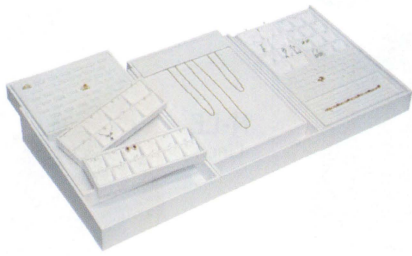

Versatile Showcase Trays

Create Your Own Look with These White Faux Leather Trays

- Ideal for typical 4", 5" & 6" (122, 152, 183cm) showcase arrangement.
- Features interchangeable trays to present variety of merchandise.
- Angled tray base enhances viewing of merchandise.