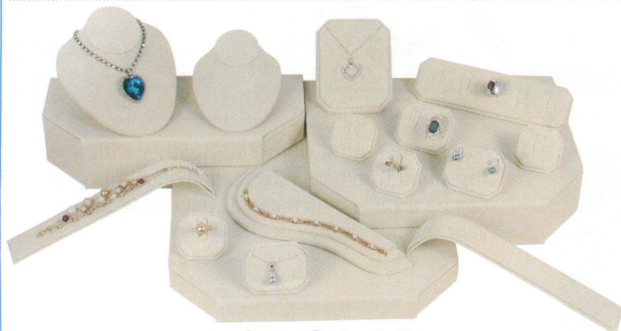

Set 34 (LE)
Beige Linen