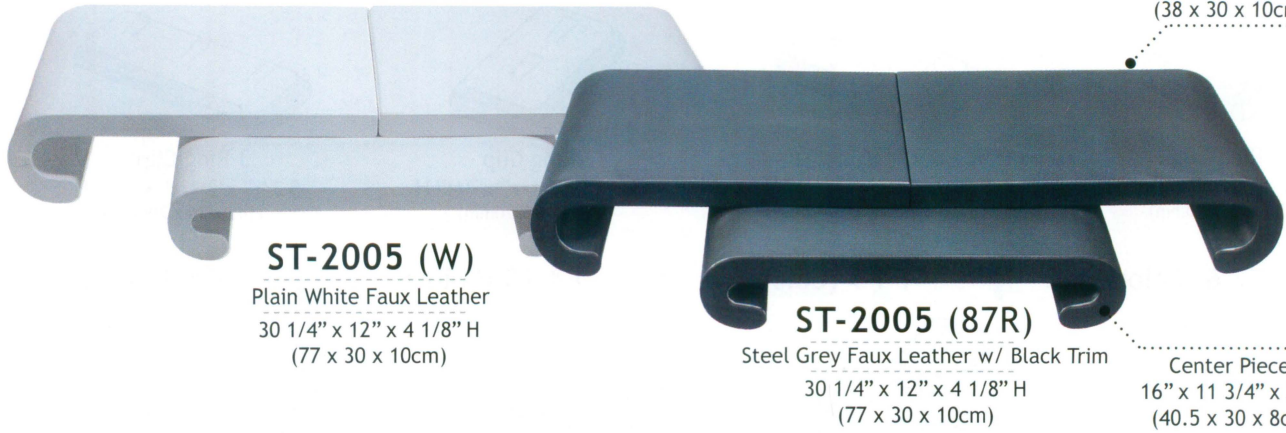

**V.**

F7-B (Color)

Platform Set

40" x 18" x 3 3/4" H  
(1015 x 485 x 95mm)

■ 3-Pc. Curved Base Set

**ST-2005 (W)**

Plain White Faux Leather  
30 1/4" x 12" x 4 1/8" H  
(77 x 30 x 10cm)

**ST-2005 (87R)**