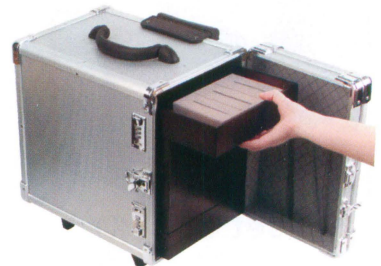

**NEW**

Flip Set 55 base to use as a storage tray for the disassembled components.

1.

Flip & Stack

2.

Store

3.

**Set 55 (87R)**  
Steel Grey w/Black  
Faux Leather Trim