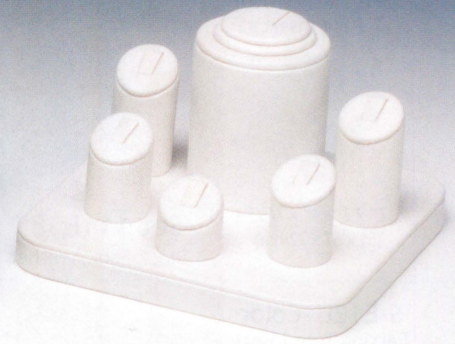

**6-Ring Set**

6" W x 6" D x 3 5/8" H (152 x 152 x 92mm)

**Set 101 (BK)**  
Black Faux Leather

**Set 101 (87R)**  
Steel Grey with Black  
Faux Leather Trim

**Set 101 (W)**  
White Faux Leather

**23-Ring Slot Set**