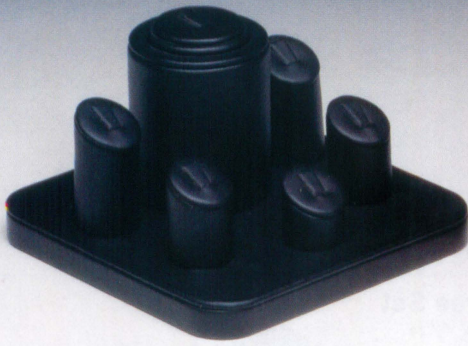

**S-W16L -Color**  
Watch Collar Insert

2" x 2 1/4" x 1 5/8"  
(51 x 57 x 41mm)

**Set 116L -WH**  
White Faux Leather

**11-Watch Set**  
13" W x 9 3/4" D x 3" H  
(330 x 248 x 75mm)

**Set 116L -BK**  
Black Faux Leather

**6-Ring Set**

6" W x 6" D x 3 5/8" H (152 x 152 x 92mm)

**Set 101 (BK)**  
Black Faux Leather

**Set 101 (87R)**  
Steel Grey with Black  
Faux Leather Trim

**Set 101 (W)**  
White Faux Leather

**23-Ring Slot Set**