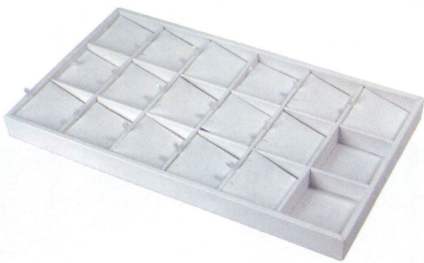

Standard Size Tray w/18 Pads

F8-26 (W)
18-Pendant/Earring Pad
14 5/8" x 8 1/4" x 1" H
(37.1 x 21 x 2.5cm)