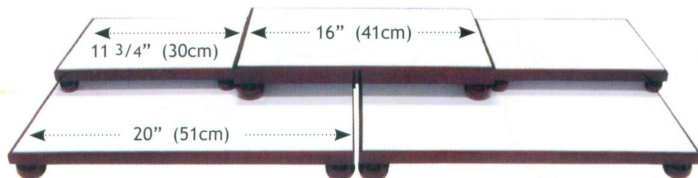

F35-B (RW)

White Faux Leather w/Gloss Rosewood Trim