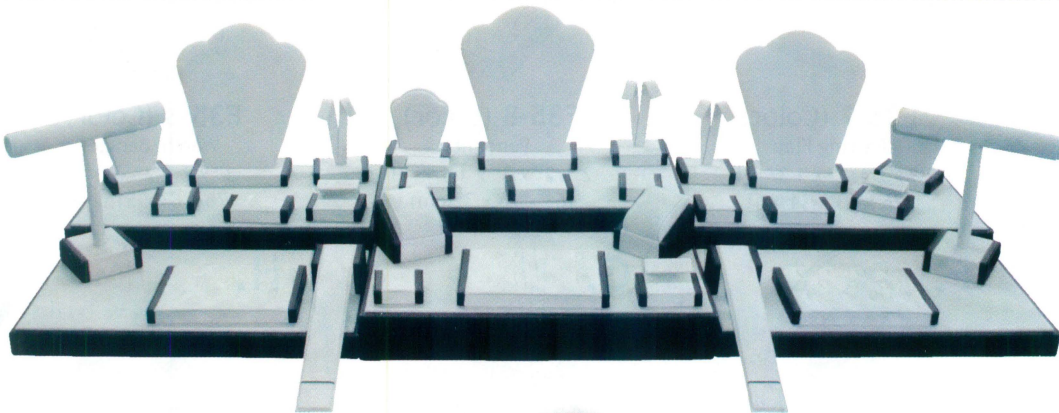

Set 55 (BK,G)
Grey Faux Suede
w/Black Faux
Leather Trim