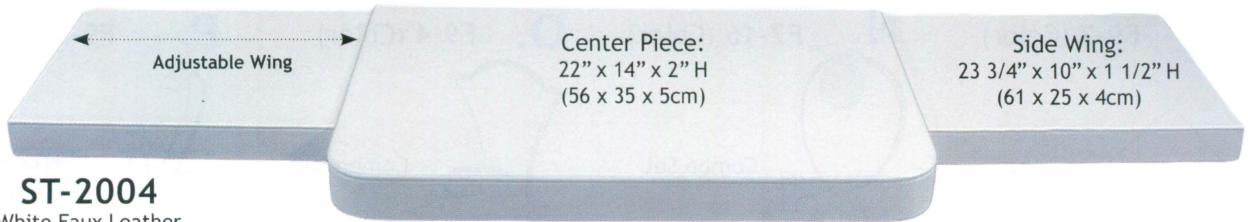

■ 3-Pc. Adjustable Set

Overall Dimension:
48" - 69" W x 14" D x 2" H
(125 - 175 x 35 x 5cm)

ST-2004N-N3
Burlap

ST-2004

White Faux Leather

Adjustable from 48" to 69" (125 - 175cm)

■ 5-Pc. Base Set

40 1/4" x 16" x 4 1/2" H (102 x 41 x 11.5cm)
Arrange stage pieces to create your own look to fit your display needs.

F35-B (DW,LE)
Linen w/Dark Walnut Trim