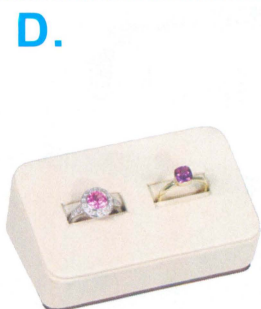

**Set 68-L30**

Premium Beige w/Steel  
Brown Faux Leather Trim

**A.**  
**RD-2444 -L30**  
Ring Finger  
2 1/8" x 2 1/8" x 2 3/8" H  
(54 x 54 x 60mm)

**B.**  
**RD-0680 -L30**  
Single Ring Clip  
1 7/8" x 1 7/8" x 1 1/4" H  
(47 x 47 x 32mm)

**C.**  
**RD-0409 -L30**  
Tall Ring Column  
1 3/4" x 1 3/4" x 3" H  
(44 x 44 x 76mm)

**G.**  
**RD-0411 -L30**  
Short Ring Column  
1 3/4" x 1 3/4" x 1 3/4" H  
(44 x 44 x 44mm)

**D.**  
**RD-0682 -L30**  
2 Slots Ring Tray  
3 1/2" x 2 1/2" x 1 1/8" H  
(89 x 63 x 28mm)