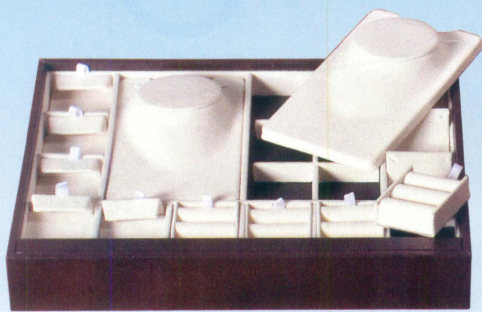

### Small Insert Trays

5" x 7 1/2" x 1" H (13 x 19 x 2.5cm)

**F8-1 (W)**  
Ring Tray (25-Slot)

**F8-2 (W)**  
Earring Tray (12 Pr.)

Use replacement pad F8-P2

**F8-3 (W)**  
Pendant Tray (8)

Use replacement pad F8-P3

**Multi-Function Stackable Trays**

\* Use the interchangeable components to create a display that can adapt to your needs.

Each Tray Size: 12 1/8" W x 10" D x 2" H  
(309 x 254 x 50mm)

**Soft Duffle Bag**