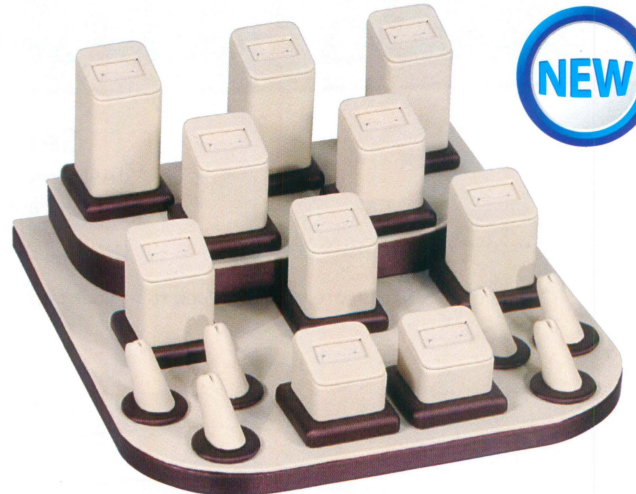

SET 141-L30 18-Piece Set

Overall Dimension: 11" W x 11" D x 5" H (28 x 28 x 12.7cm)

Premium Beige w/Steel Brown Faux Leather Trim