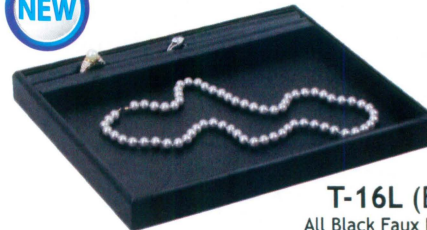

**S-1 (W)**  
White Faux Leather

**S-1 (BK)**  
Black Suede Trim

**Presentation Trays**

10 1/2" W x 8 5/8" D x 1" H (267 x 219 x 25mm)

**T-16 (74L)**  
Beige Faux Suede w/  
Dark Brown Faux Leather Tray

**T-16L (BK)**  
All Black Faux Leather