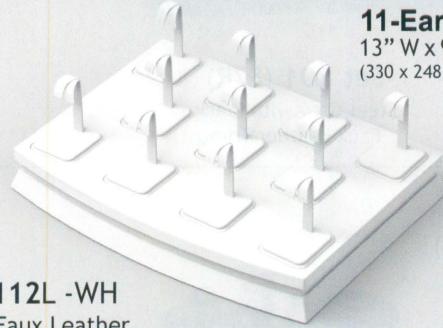

11-Earring Set
13" W x 9 3/4" D x 2 3/4" H
(330 x 248 x 70mm)

Set 112L -WH
White Faux Leather