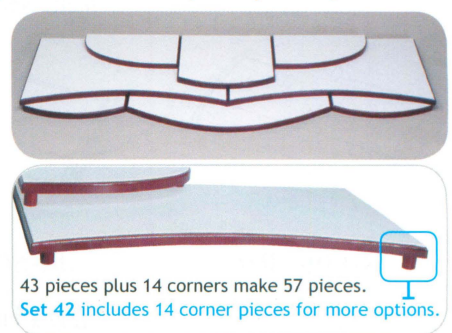

M.

Bracelet Ramp

DWB8 -RW
9" x 1 1/8" x 7/8" H
(228 x 30 x 23mm)

N.

Multi Pair Earring Stand

DWE8 -RW
6 1/4" x 1 3/4" x 3 1/8" H
(159 x 44 x 79mm)

O.

Multi Pair Earring Stand

DWE3 -RW
6 1/8" x 1 3/4" x 3" H
(150 x 44 x 76mm)

P.

T-Bar

F42-7 (RW)
7 1/4" x 2 1/4" x 5 1/2" H
(184 x 57 x 140mm)

Q.

Small Jar Display

JK-652 -RW
1 5/8" x 3" x 1 5/8" H
(41 x 76 x 41mm)

R.

Large Jar Display

JK-654 -RW
2 7/8" x 3" x 1 5/8" H
(73 x 76 x 41mm)

S.

Combo Bust

F38-31 (RW)
4 1/8" x 3 3/8" x 3 1/2" H
(105 x 86 x 89mm)

T.

Bust

ND-312W -RW
6 3/4" x 4 3/4" x 5 1/8" H
(170 x 122 x 130mm)

Mix and match to arrange Set 42 in many unique ways.