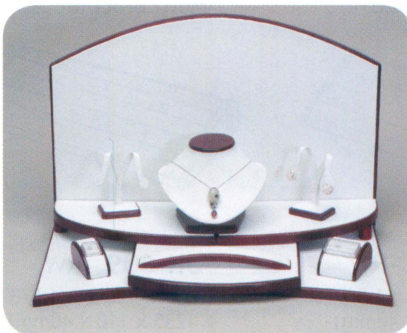

M.

Bracelet Ramp

DWB8 -RW
9" x 1 1/8" x 7/8" H
(228 x 30 x 23mm)

N.

Multi Pair Earring Stand

DWE8 -RW
6 1/4" x 1 3/4" x 3 1/8" H
(159 x 44 x 79mm)

O.

Multi Pair Earring Stand

DWE3 -RW
6 1/8" x 1 3/4" x 3" H
(150 x 44 x 76mm)

P.

T-Bar

F42-7 (RW)
7 1/4" x 2 1/4" x 5 1/2" H
(184 x 57 x 140mm)

Q.

Small Jar Display

JK-652 -RW
1 5/8" x 3" x 1 5/8" H
(41 x 76 x 41mm)

R.

Large Jar Display

JK-654 -RW
2 7/8" x 3" x 1 5/8" H
(73 x 76 x 41mm)

S.

Combo Bust

F38-31 (RW)
4 1/8" x 3 3/8" x 3 1/2" H
(105 x 86 x 89mm)

T.

Bust

ND-312W -RW
6 3/4" x 4 3/4" x 5 1/8" H
(170 x 122 x 130mm)

Mix and match to arrange Set 42 in many unique ways.