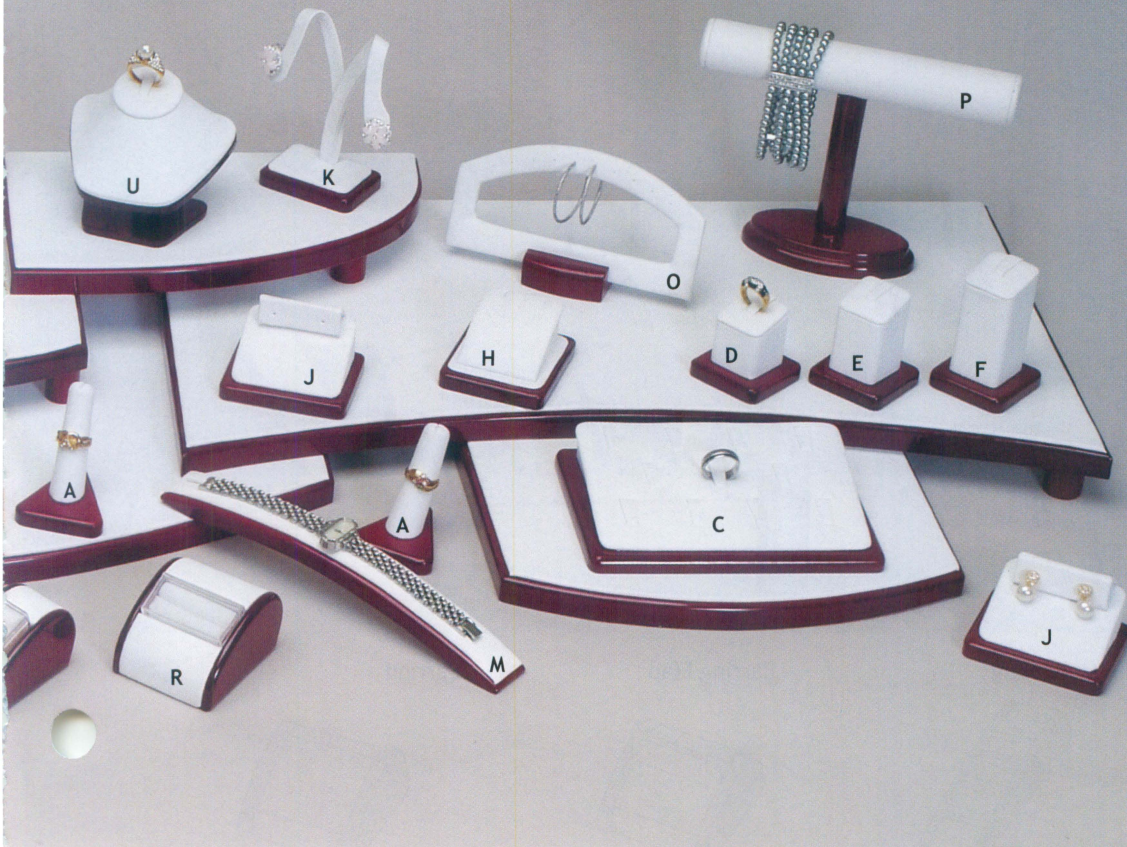

SET 42 (RW) 57-Piece Set

White Faux Leather w/Glossy Rosewood Trim