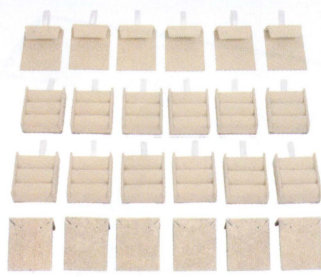

### Small Insert Trays

5" x 7 1/2" x 1" H (13 x 19 x 2.5cm)

**F8-1 (W)**  
Ring Tray (25-Slot)

**F8-2 (W)**  
Earring Tray (12 Pr.)

Use replacement pad F8-P2

**F8-3 (W)**  
Pendant Tray (8)

Use replacement pad F8-P3

**Multi-Function Stackable Trays**

\* Use the interchangeable components to create a display that can adapt to your needs.

Each Tray Size: 12 1/8" W x 10" D x 2" H  
(309 x 254 x 50mm)

**Soft Duffle Bag**

Our deluxe soft carrying duffle bags 91-G & 91-H each can hold 5 of these trays. Bags sold separately.

**Each tray comes with 28 pc components:**

- 2-Necklace 6-Earring 12-Ring
- 1-Bracelet 6-Pendant 1-Tray