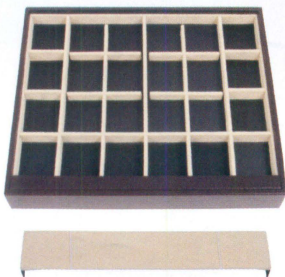

Each tray comes with 28 pc components:

- 2-Necklace 6-Earring 12-Ring
- 1-Bracelet 6-Pendant 1-Tray