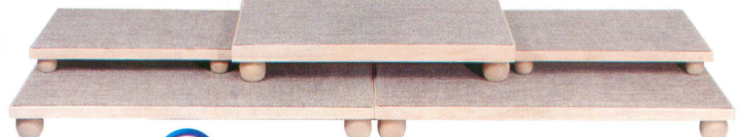

F35-B (N3)
Burlap w/Natural Wood Trim