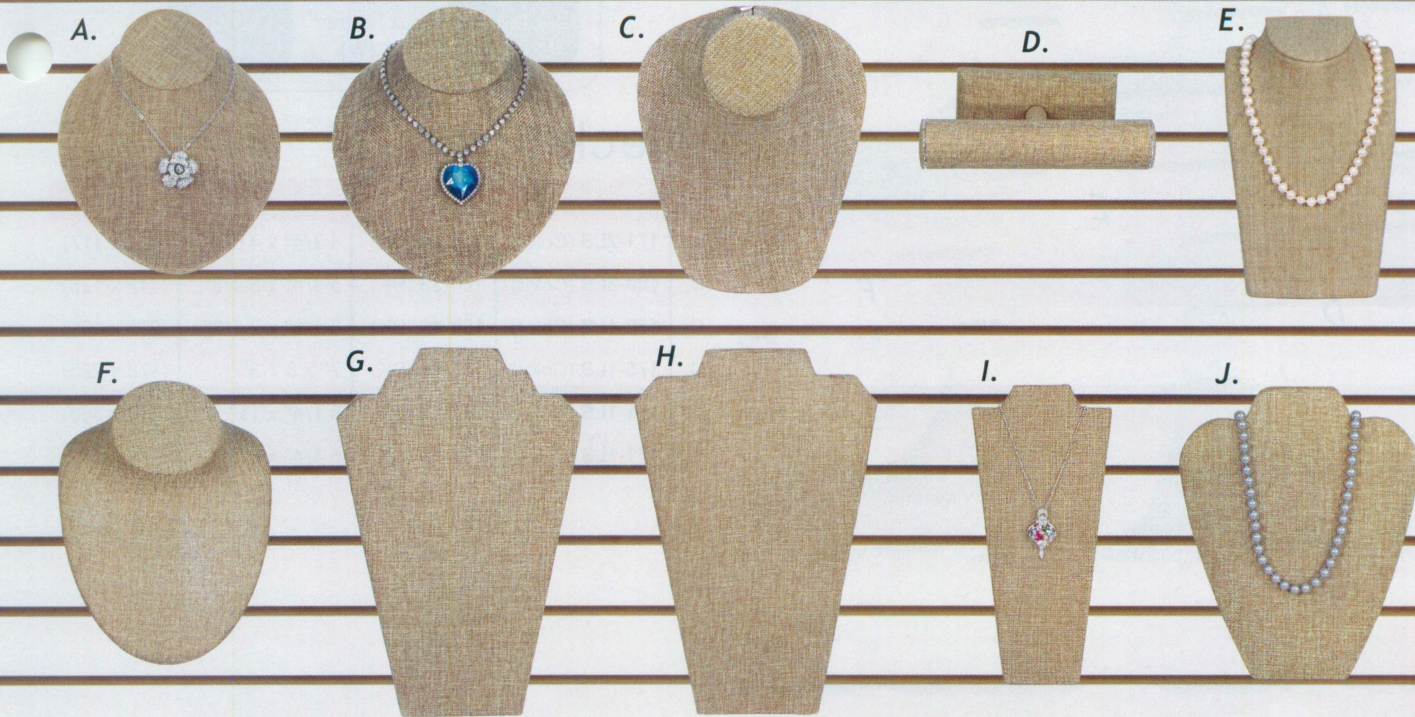

Burlap Slatwall Display

Linen Slatwall Display

	Burlap	Beige Linen	Size: W x D x H	(mm)		Burlap	Beige Linen	Size: W x D x H	(mm)
A.	SD-1711N-N3	SD-1711N-LE	6 3/4" x 8"	(171 x 203)	F.	SD-2890N-N3	SD-2890N-LE	7 1/2" x 8"	(191 x 203)
B.	SD-1721N-N3	SD-1721N-LE	7 1/2" x 8 1/2"	(191 x 216)	G.	SD-6001N-N3	SD-6001N-LE	8 1/4" x 12 1/2"	(210 x 317)
C.	SD-1751N-N3	SD-1751N-LE	7" x 8 7/8"	(178 x 225)	H.	SD-6002N-N3	SD-6002N-LE	8 1/4" x 12 1/2"	(210 x 317)
D.	SD-2111N-N3	SD-2111N-LE	7 1/2" x 5"	(191 x 127)	I.	SD-6710N-N3	SD-6710N-LE	4 1/4" x 8 7/8"	(108 x 225)
E.	SD-2886N-N3	SD-2886N-LE	5 5/8" x 8 1/4"	(143 x 210)	J.	SD-6704N-N3	SD-6704N-LE	7 3/8" x 8 5/8"	(187 x 219)

Necklace Boards

	White Faux Leather	Black Velvet	Size: W x H	(mm)
G.	SD-6731L -WH	SD-6731 -BK	2 7/8" x 3 7/8"	(75 x 98)
H.	SD-6732L -WH	SD-6732 -BK	4 1/2" x 5 1/2"	(113 x 13)
I.	SD-6733L -WH	SD-6733 -BK	6 1/2" x 7 7/8"	(165 x 200)
J.	SD-6734L -WH	SD-6734 -BK	8 1/8" x 11 3/8"	(207 x 289)
K.	SD-6739L -WH	SD-6739 -BK	8 1/8" x 11 3/8"	(207 x 289)

Tray & T-Bar

	Faux Leather	Black Velvet	Size: W x H	(mm)
L.	219LS (Color)	219S (BK)	7 1/2" x 4 7/8"	(191 x 124)
M.	RD-9618LS - Color		9 7/8" x 5 7/8"	(250 x 150)

18-Hook Chain Boards

	Faux Leather	Black Velvet	Size: W x H	(mm)
N.	CD652LS -Color	CD652VS -BK	9 1/2" x 13 7/8"	(242 x 351)