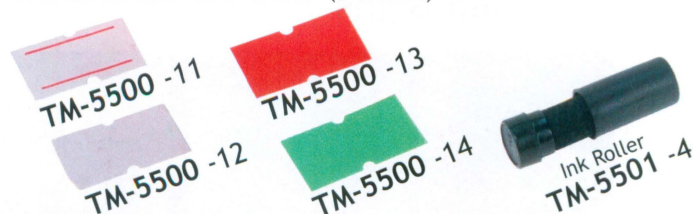

Price Labeler Kit

NEW

Kit contains:
-Labeler, Preloaded ink roller

- Single line
- up to 8 characters
- Easy-squeeze trigger

Price Labeler Replacement Parts

1000 Labels/Roll 13/16" x 15/32" (21 x 12mm)

Rat Tail Computer-Feed Tags

TA735
1 1/4" x 1/2"
(32 x 11mm)

- Mounted 2 across
- Tear-proof **Tyvek** Material
- Withstand chemical
- 40 tags/sheet, 5000 tags/pack

Self Adhesive Plain Labels

Ready to display package

TA787 1000 Labels/Box 3/4" x 1" (19 x 25mm)	TA788 510 Labels/Box 1" x 1 1/2" (25 x 38mm)	TA780 1040 Labels/Box 1/2" x 3/8" (41 x 28mm)	TA781 1020 Labels/Box 1/2" Dia. (13mm)	TA782 1008 Labels/Box 3/4" Dia. (19mm)	
TA783 1080 Labels/Box 5/16" x 1/2" (8 x 13mm)	TA784 1040 Labels/Box 3/8" x 5/8" (10 x 16mm)	TA785 1008 Labels/Box 1/2" x 3/4" (13 x 19mm)	TA786 1020 Labels/Box 5/8" x 7/8" (16 x 22mm)	TA789 1020 Labels/Box 1/2" x 1" (13 x 25mm)	TA790 846 Labels/Box 1/2" x 1 3/4" (13 x 44mm)

Self Adhesive Pre-Printed Labels

Ready to display package