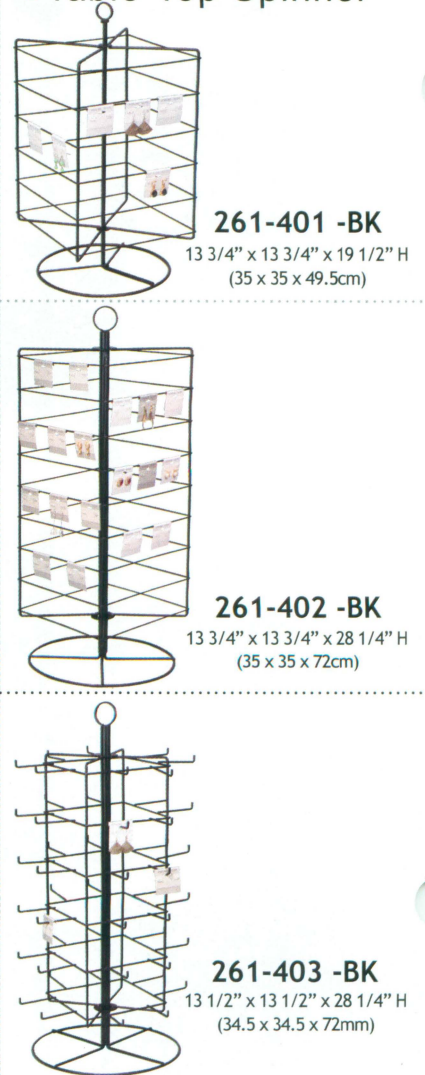

**S24-1108-13**  
Single Hook  
Base: 5" x 5"

### Rotating Earring Rack

**261-412 -BK**  
24" x 24 x 63 1/2" H (61 x 61 x 161cm)

**261-413 -BK**

### Rotating Hat Rack

**261-414 -BK**

24" x 24 x 63 1/2" H (61 x 61 x 161cm)

### Table-Top Spinner

**261-401 -BK**  
13 3/4" x 13 3/4" x 19 1/2" H  
(35 x 35 x 49.5cm)

**261-402 -BK**  
13 3/4" x 13 3/4" x 28 1/4" H  
(35 x 35 x 72cm)

**261-403 -BK**  
13 1/2" x 13 1/2" x 28 1/4" H  
(34.5 x 34.5 x 72mm)