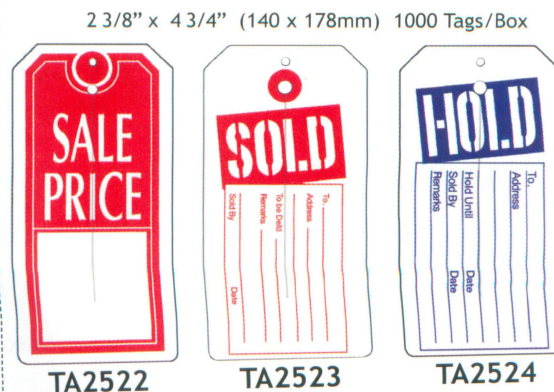

TA2522

TA2523

TA2524