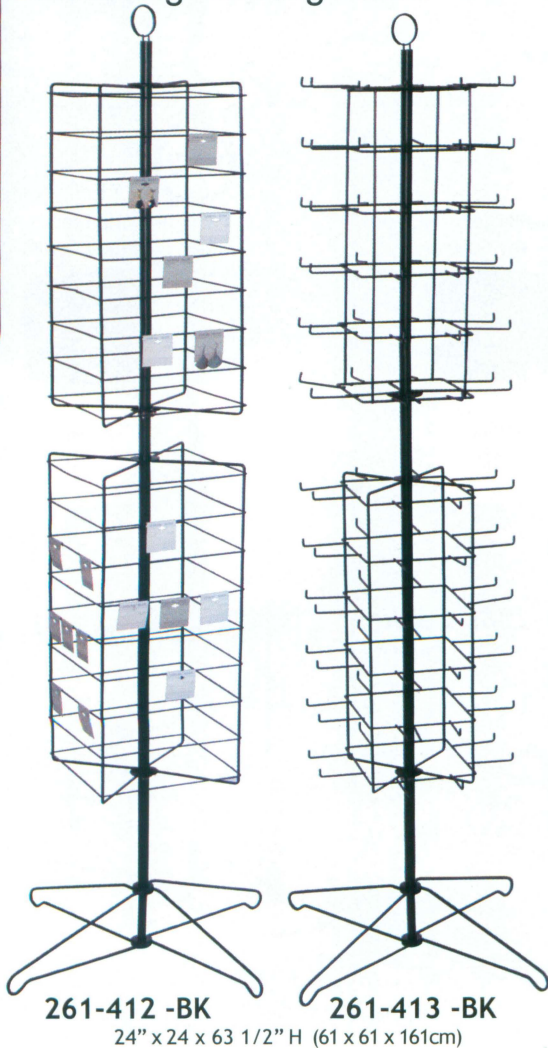

**S24-1108-13**  
Single Hook  
Base: 5" x 5"

### 3 Tier Spinning Chrome Rack

- \* Chrome finish, sturdy base.
- \* Ship un-assembled

**S25-1324-13**  
24 Hooks  
Base: 7 1/2" Dia.

**S25-1345-13**  
45 Hooks  
Base: 7 1/2" Dia.

### Rotating Earring Rack

**261-412 -BK**  
24" x 24 x 63 1/2" H (61 x 61 x 161cm)

**261-413 -BK**

### Rotating Hat Rack

**261-414 -BK**

24" x 24 x 63 1/2" H (61 x 61 x 161cm)