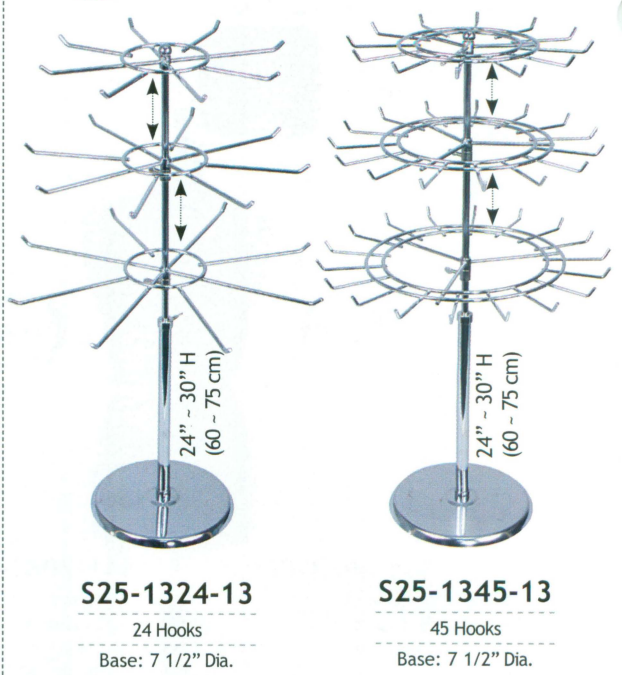

S24-1108-13
Single Hook
Base: 5" x 5"

3 Tier Spinning Chrome Rack

- Chrome finish, sturdy base.
- Ship un-assembled

S25-1324-13
24 Hooks
Base: 7 1/2" Dia.

S25-1345-13
45 Hooks
Base: 7 1/2" Dia.