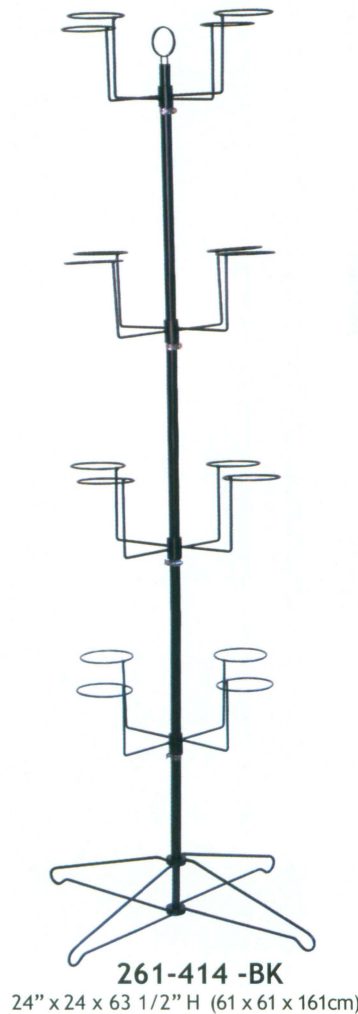

261-414 -BK

24" x 24 x 63 1/2" H (61 x 61 x 161cm)