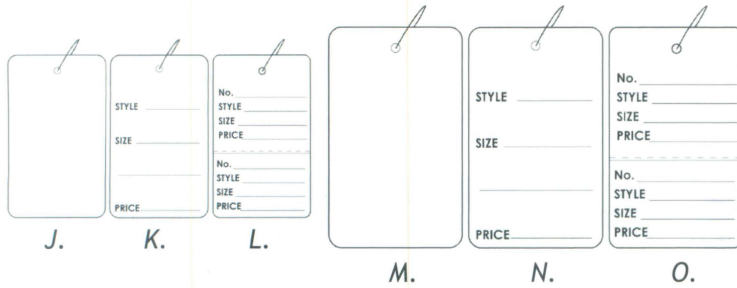

White Strung/Unstrung Tags

- 1000 Pc/Bag, 5000 Pc/Box
- Sold in box only
- Item K, L, N, O, with preprinted information.