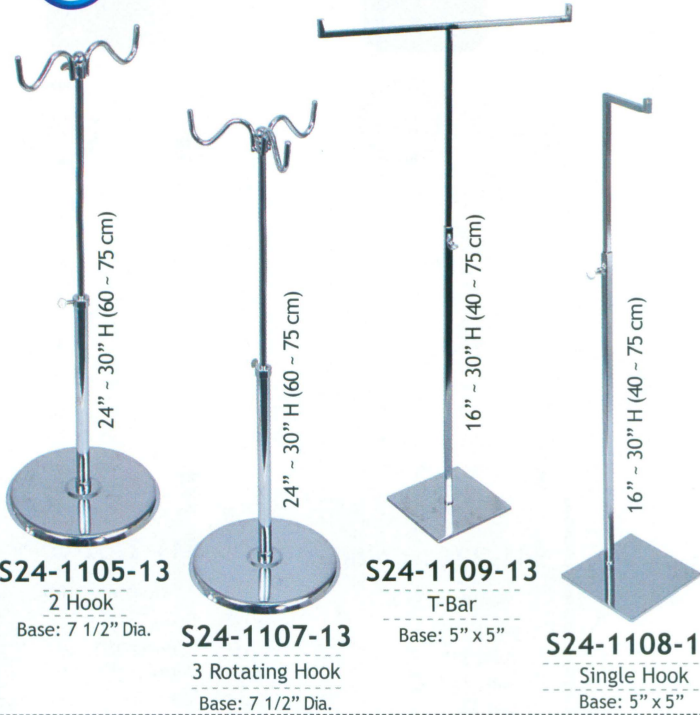

### S41-1031-Color

3 Year Old Child's Form

- \* Chest 22 3/4"
- \* Shoulder 9"
- \* Waist 20 1/2"
- \* Hips 23"
- \* Body 17 1/2"H
- \* Adjustable Base Stand

### Adjustable Height Chrome Rack

- \* Chrome finish, sturdy base.
- \* Ship un-assembled

**S24-1105-13**  
2 Hook  
Base: 7 1/2" Dia.

**S24-1107-13**  
3 Rotating Hook  
Base: 7 1/2" Dia.

**S24-1109-13**  
T-Bar  
Base: 5" x 5"

**S24-1108-13**  
Single Hook  
Base: 5" x 5"