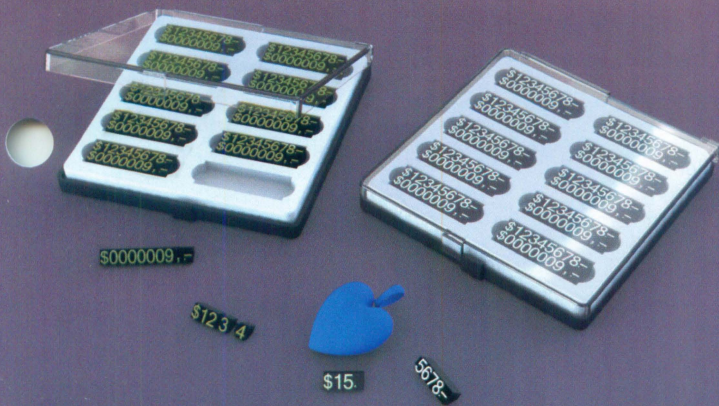

## Interlocking Pricing Block Set

- \* The 200 piece set contains 20 \$ signs, 60 zeros, 10 of each number 1-9, 10 commas and 20 dashes.
- \* Blocks are angled for viewing ease.
- \* The set comes with a clear protective case to organize and avoid loss of pieces.