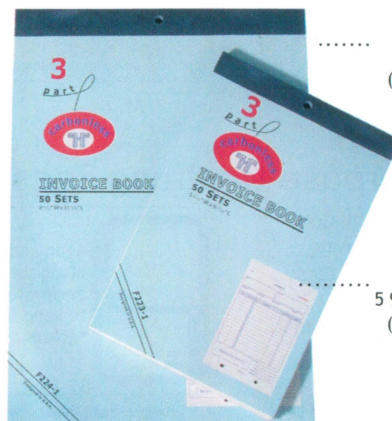

3-Part Carbonless

F224-1

8 1/2" x 11"
(216 x 279mm)

F223-1

5 9/16" x 8 7/16"
(141 x 214mm)