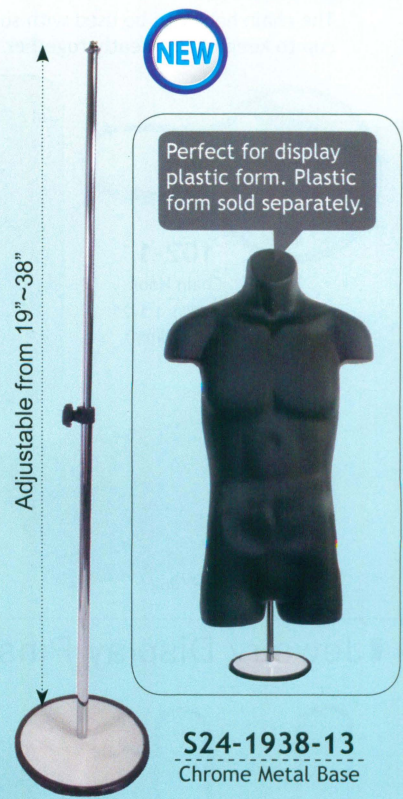

## Injection Molded Body Forms

- \* Opaque finish with swivel hook
- \* Injection-molded sturdy plastic construction
- \* Open hollow back shell for easy stackable storage
- \* Light weight and easy clean

Available Opaque Color:

**NEW**

**S45-4201-Color**  
Fits Men's Size S-L

**S45-2205-Color**  
Fits Women's Size 5-10

**S45-4103-Color**  
Men's Half Body

**S45-2101-Color**  
Fits Women's Size 5-10

## Adjustable Metal Base

**NEW**

Perfect for display plastic form. Plastic form sold separately.

Adjustable from 19" ~38"

**S24-1938-13**  
Chrome Metal Base