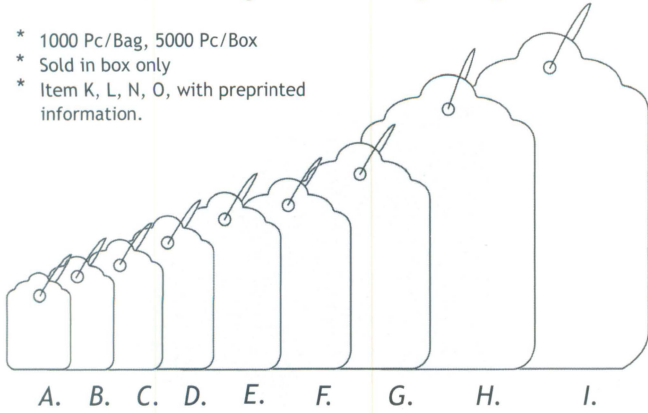

White Strung/Unstrung Tags

- 1000 Pc/Bag, 5000 Pc/Box
- Sold in box only
- Item K, L, N, O, with preprinted information.