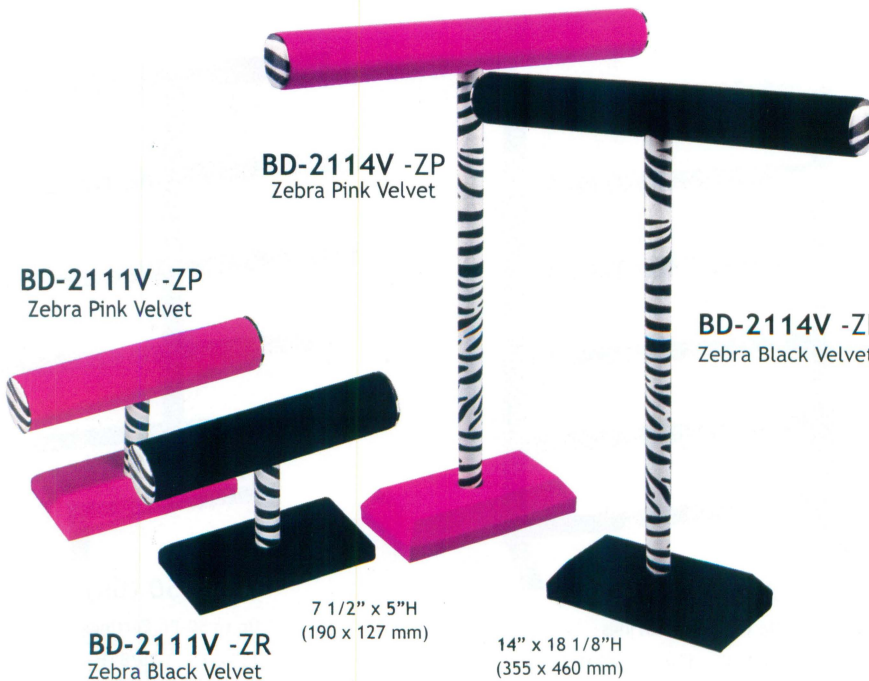

251-132 -BK
8" x 2 3/4" x 6" H
(203 x 70 x 152mm)

251-135 -BK
11 1/2" x 5 1/2" x 9 1/2" H
(292 x 127 x 241mm)

Adjustable height

251-133 -BK
14 1/4" x 3 3/8" x 16 1/2" H
(362 x 86 x 419mm)

■ Economic T-bar Display

* Made of sturdy long lasting materials.

BD-3111 -BK
Black Velour
7 1/8" x 5" H (180 x 127 mm)

BD-3112 -BK
Black Velour

12" x 5" H (305 x 127 mm)

BD-3112N -N3
Burlap

■ Zebra T-Bar Display

BD-2114V -ZP
Zebra Pink Velvet

BD-2111V -ZP
Zebra Pink Velvet

BD-2114V -ZR
Zebra Black Velvet

BD-2111V -ZR
Zebra Black Velvet

7 1/2" x 5" H
(190 x 127 mm)

14" x 18 1/8" H
(355 x 460 mm)

■ Burlap w/ Lace T-Bar Display

BD-2111 -N31
7 1/2" x 5" H
(190 x 127 mm)

BD-2221 -N31
7 3/8" x 7 1/8" H
(187 x 180 mm)