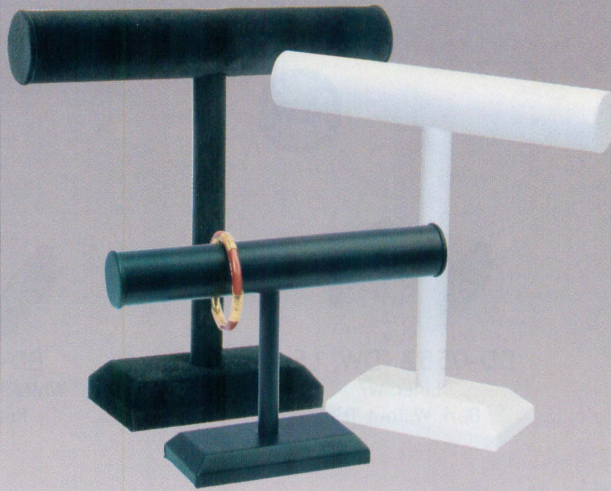

12" x 15 1/4" H
(305 x 387mm)

Available Colors

Black Velvet
(BK)

Black
Faux Leather
L (BK)

White
Faux Leather
L (W)

Round Shape T-Bar

NEW

Extra Tall