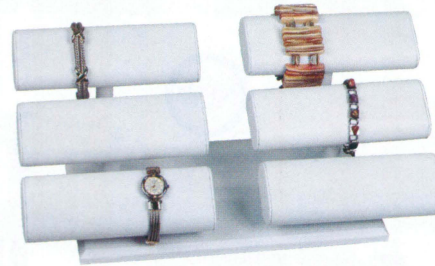

7 1/2" x 5" H
(190 x 127mm)

Oval Shape T-Bar

Available Colors

Black Velvet
(BK)

Black
Faux Leather
L (BK)

White
Faux Leather
L (W)

T-Bar Collection

150

Round Bar

BD-2161 -BK
BD-2161L -WH

15 1/2" x 7" x 6 1/2" H
(394 x 178 x 165 mm)

Oval Bar

BD-2261 -BK
BD-2261L -WH

15 1/2" x 7" x 6 1/2" H
(394 x 178 x 165 mm)

219-2A (BK)
219-2AL (BK)
219-2AL (W)

7 1/2" x 6 1/2" H
(191 x 165mm)