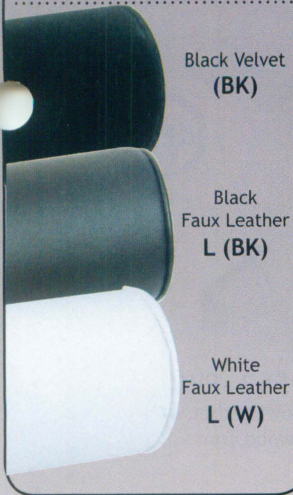

Available Colors

Black Velvet
(BK)

Black
Faux Leather
L (BK)

White
Faux Leather
L (W)