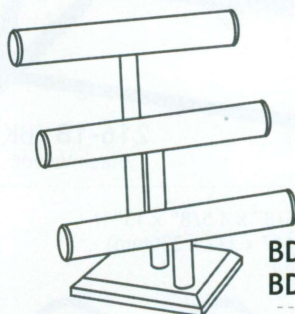

Beige and Steel Grey T-Bars

Available Colors

Beige Suede
Q -BE

Steel Grey
Faux Leather
R -SG

T-Bar Collection

148

BD-2111Q -BE
BD-2111R -SG
7 1/2" x 5" H
(190 x 127mm)

BD-2112Q -BE
BD-2112R -SG
12" x 6 3/4" H
(305 x 170mm)

BD-2113Q -BE
BD-2113R -SG
12" x 12" H
(305 x 305mm)

BD-2123Q -BE
BD-2123R -SG
9 3/8" x 10 7/8" H
(238 x 276mm)

BD-2132Q -BE
BD-2132R -SG
12" x 12 3/4" H
(305 x 324mm)

BD-2114Q -BE
BD-2114R -SG
14" x 18 1/8" H
(355 x 460mm)

BD-2181Q -BE
BD-2181R -SG
10 1/2" x 8 1/4" H
(267 x 210mm)

BD-2122Q -BE
BD-2122R -SG
12" x 8" H
(305 x 203mm)

BD-2124Q -BE
BD-2124R -SG
14 3/4" x 16" H
(375 x 406mm)

Oval Bar

BD-2201Q -BE
4 1/8" x 4 3/8" H
(105 x 111mm)

Round Bar

BD-2161 -BK
BD-2161L -WH

15 1/2" x 7" x 6 1/2" H
(394 x 178 x 165 mm)

Oval Bar

BD-2261 -BK
BD-2261L -WH

15 1/2" x 7" x 6 1/2" H
(394 x 178 x 165 mm)

219-2A (BK)
219-2AL (BK)
219-2AL (W)

7 1/2" x 6 1/2" H
(191 x 165mm)