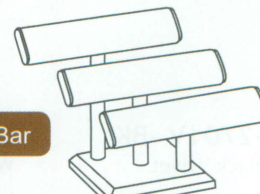

BD-2181Q -BE
BD-2181R -SG
10 1/2" x 8 1/4" H
(267 x 210mm)

BD-2122Q -BE
BD-2122R -SG
12" x 8" H
(305 x 203mm)

BD-2124Q -BE
BD-2124R -SG
14 3/4" x 16" H
(375 x 406mm)

Oval Bar

BD-2201Q -BE
4 1/8" x 4 3/8" H
(105 x 111mm)

Oval Bar

BD-2211Q -BE
BD-2211R -SG
7 1/2" x 6 1/2" H
(191 x 165mm)

Oval Bar

BD-2221Q -BE
BD-2221R -SG
7 3/8" x 7 1/8" H
(187 x 180mm)

Oval Bar

BD-2231Q -BE
BD-2231R -SG
10 1/4" x 10 1/4" H
(260 x 260mm)

Linen and Burlap T-Bars