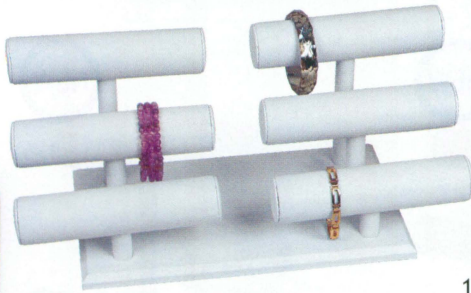

7 1/2" x 5" H
(190 x 127mm)

Oval Shape T-Bar

Available Colors

Black Velvet
(BK)

Black
Faux Leather
L (BK)

White
Faux Leather
L (W)

T-Bar Collection

150

Round Bar

BD-2161 -BK
BD-2161L -WH

15 1/2" x 7" x 6 1/2" H
(394 x 178 x 165 mm)

Oval Bar

BD-2261 -BK
BD-2261L -WH

15 1/2" x 7" x 6 1/2" H
(394 x 178 x 165 mm)

219-2A (BK)
219-2AL (BK)
219-2AL (W)

7 1/2" x 6 1/2" H
(191 x 165mm)