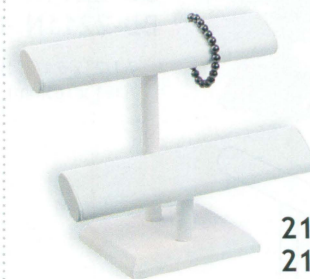

219-3A (BK)
219-3AL (W)

12" x 5 3/8" H
(305 x 135mm)

Round Bar

BD1601 -BK
BD1601L -WH

6 1/4" x 11 1/2" H
(159 x 292mm)

219-4A (BK)
219-4AL (W)

12" x 10" H
(305 x 254mm)

218-2A (BK)
218-2AL (BK)
218-2AL (W)

7 3/8" x 7 1/8" H
(187 x 180mm)

218-6A (BK)
218-6AL (W)

12" x 9 3/4" H
(305 x 248mm)

218-3A (BK)
218-3AL (W)

10 1/4" x 10 1/4" H
(260 x 260mm)

218-4A (BK)
218-4AL (W)

12 5/8" x 13" H
(320 x 330mm)

218-5A (BK)
218-5AL (W)