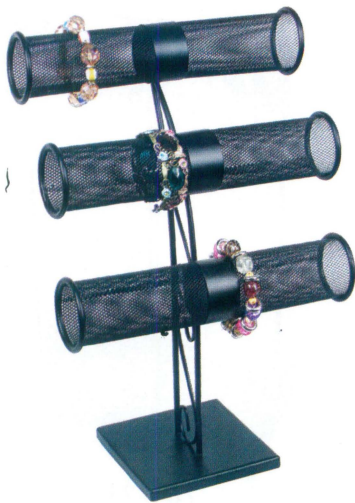

JK-624 -RW
7 1/2" x 6" H
(190 x 152mm)

F42-7 (RW)
7 1/4" x 5 1/2" H
(184 x 140 mm)

BD1703L -RW
8" x 4 1/4" x 3 3/4" H
(205 x 108 x 95mm)

■ Metal T-Bar Collection

251-137 -BK
10" x 5" x 14 7/8" H
(254 x 127 x 378mm)