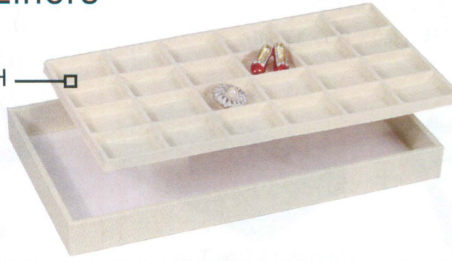

**991-12P (W)**  
**991-12 (BK)**

**991-16P (W)**  
**991-16 (BK)**

\* Fits in standard half-size tray.  
\* Tray sold separately.

## Flocked Tray Liners

Tray Liner Size:

14 1/8" L x 7 5/8" W x 1/2" H  
(360 x 194 x 13mm)

**96-06 (Color)**

Each Section: 1" x 13 1/2"

Available Flocked Colors:

Beige (BE)

Black (BK)