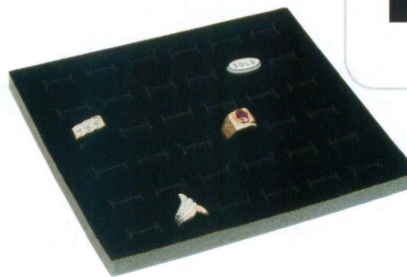

### Deluxe Ring Foams

**92-72 (Color)**  
72-Ring Slots  
14 1/8" x 7 5/8"  
(360 x 195mm)

#### Available Deluxe Foam Colors:

**92-36 (Color)**  
36-Ring Slots  
7 3/4" x 6 3/4"  
(197 x 170mm)

Fits in standard size tray;  
Tray sold separately.