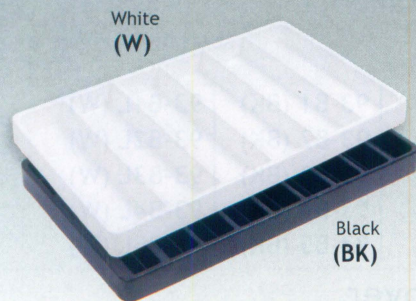

Heavy-Duty Plastic Stackable Trays (Light-Weight)

Tray Size: 9 1/2" x 15 7/8" x 1 3/8" H (241 x 403 x 35mm)