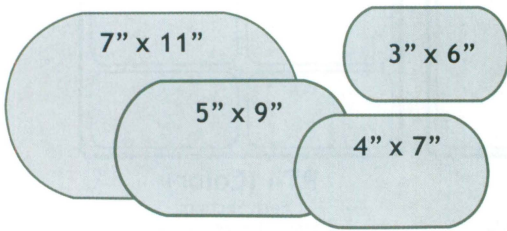

Oval Display Pads