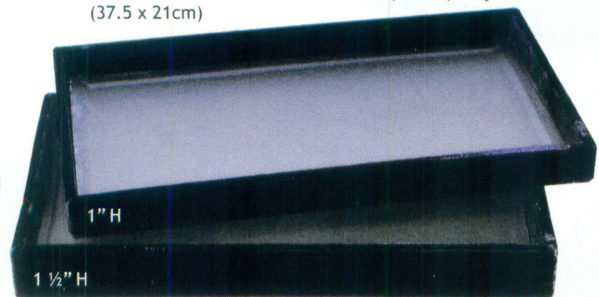

Item	Size: W x D x H (cm)
A. 1-1 (Color)	14 3/4" x 8 1/4" x 1" H (37.5 x 21 x 2.5)
B. 1-2 (Color)	14 3/4" x 8 1/4" x 1 1/2" H (37.5 x 21 x 4)
C. 1-3 (Color)	14 3/4" x 8 1/4" x 2" H (37.5 x 21 x 5)
D. 1-4 (Color)	14 3/4" x 8 1/4" x 3" H (37.5 x 21 x 7.5)
E. 2-1 (Color)	8 1/4" x 7 1/4" x 1" H (21 x 18 x 2.5)
F. 88-1 (Color)	8 1/4" x 4 3/4" x 1" H (21 x 12 x 2.5)
G. 85-1 (Color)	6" x 3 3/4" x 1" H (15 x 9.5 x 2.5)
H. 1-5 (BK)	14 3/4" x 8 1/4" x 4" H (37.5 x 21 x 10)
I. 1-5U (BK)	14 3/4" x 8 1/4" x 4" H (37.5 x 21 x 10)

Leatherette Stackable Tray

* Grooves on bottom and top of trays allow for secure stacking.

14 3/4" x 8 1/4" x 1 1/2" H
(37 x 21 x 4cm)

TY-1131

Black Leatherette Wood Tray

Wooden Stackable Trays

* Grooves on bottom and top of trays allow stable and secure stacking.

14 3/4" x 8 1/4" x 1 1/2" H
(37 x 21 x 4cm)

TY-1129

Rosewood Finish

TY-1128-DW

Dark Walnut Finish

Black Velvet Trays

* Well constructed wood tray covered with deluxe velvet.

14 3/4" x 8 1/4" (37.5 x 21cm)

1-1V (BK)

1" H (2.5cm) Tray

1-2V (BK)

1 1/2" H (4cm) Tray

Carbon Fiber Pattern Stackable Trays

* Tray insert pad sold separately.

14 3/4" x 8 1/4" (37.5 x 21cm)

TY-1111 -BK