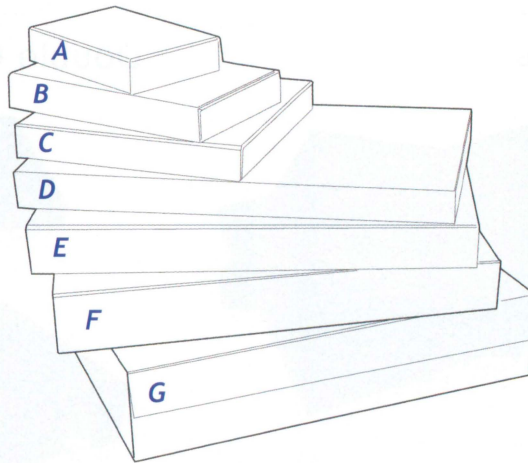

Glass Top Lid

- | | Item |
|-----------|-------|
| A. | 85-1C |
| B. | 88-1C |
| C. | 84-1C |
| D. | 83-1C |
| E. | 83-2C |

Solid Top Lid

- | | Item |
|-----------|-------|
| A. | 85-1B |
| B. | 88-1B |
| C. | 84-1B |
| D. | 83-1B |
| E. | 83-2B |

■ Black Leatherette Case

Attached Lid

- | | Item |
|-----------|------------|
| A. | 85-1D (BK) |
| B. | 88-1D (BK) |
| C. | 84-1D (BK) |
| D. | 83-1D (BK) |
| E. | 83-2D (BK) |
| F. | 83-3D (BK) |
| G. | 83-4D (BK) |

- | |
|---|
| A 6" x 3 3/4" x 1 1/8" H
(15.2 x 9.5 x 3cm) |
| B 8 1/4" x 4 3/4" x 1 1/8" H
(21 x 12 x 3cm) |
| C 8 1/4" x 7 1/4" x 1 1/8" H
(21 x 18.4 x 3cm) |
| D 14 3/4" x 8 1/4" x 1 1/8" H
(37.5 x 21 x 3cm) |
| E 14 3/4" x 8 1/4" x 1 1/2" H
(37.5 x 21 x 3.8cm) |
| F 14 3/4" x 8 1/4" x 2" H
(37.5 x 21 x 5cm) |
| G 14 3/4" x 8 1/4" x 3" H
(37.5 x 21 x 7.6cm) |

Item	Size: W x D x H (cm)
A. 1-1 (Color)	14 3/4" x 8 1/4" x 1" H (37.5 x 21 x 2.5)
B. 1-2 (Color)	14 3/4" x 8 1/4" x 1 1/2" H (37.5 x 21 x 4)
C. 1-3 (Color)	14 3/4" x 8 1/4" x 2" H (37.5 x 21 x 5)
D. 1-4 (Color)	14 3/4" x 8 1/4" x 3" H (37.5 x 21 x 7.5)
E. 2-1 (Color)	8 1/4" x 7 1/4" x 1" H (21 x 18 x 2.5)
F. 88-1 (Color)	8 1/4" x 4 3/4" x 1" H (21 x 12 x 2.5)
G. 85-1 (Color)	6" x 3 3/4" x 1" H (15 x 9.5 x 2.5)
H. 1-5 (BK)	14 3/4" x 8 1/4" x 4" H (37.5 x 21 x 10)
I. 1-5U (BK)	14 3/4" x 8 1/4" x 4" H (37.5 x 21 x 10)