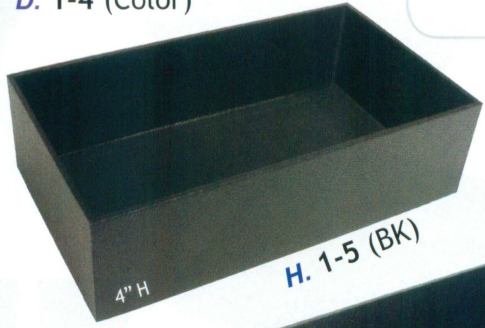

Standard Utility Trays Textured Leatherette

Available Colors:

Black (BK)
Grey (G)
White (W)

Johnson Brothers - www.JBFC.com

Standard Display Tray Collection

209

A. 1-1 (Color)

B. 1-2 (Color)

C. 1-3 (Color)

D. 1-4 (Color)

E. 2-1 (Color)

F. 88-1 (Color)

G. 85-1 (Color)

H. 1-5 (BK)

I. 1-5U (BK)

* Features cutout for easy access to stacked pads.
* Insert pad not included.

Item	Size: W x D x H (cm)
A. 1-1 (Color)	14 3/4" x 8 1/4" x 1" H (37.5 x 21 x 2.5)
B. 1-2 (Color)	14 3/4" x 8 1/4" x 1 1/2" H (37.5 x 21 x 4)
C. 1-3 (Color)	14 3/4" x 8 1/4" x 2" H (37.5 x 21 x 5)
D. 1-4 (Color)	14 3/4" x 8 1/4" x 3" H (37.5 x 21 x 7.5)
E. 2-1 (Color)	8 1/4" x 7 1/4" x 1" H (21 x 18 x 2.5)
F. 88-1 (Color)	8 1/4" x 4 3/4" x 1" H (21 x 12 x 2.5)
G. 85-1 (Color)	6" x 3 3/4" x 1" H (15 x 9.5 x 2.5)
H. 1-5 (BK)	14 3/4" x 8 1/4" x 4" H (37.5 x 21 x 10)
I. 1-5U (BK)	14 3/4" x 8 1/4" x 4" H (37.5 x 21 x 10)

Leatherette Stackable Tray

* Grooves on bottom and top of trays allow for secure stacking.

14 3/4" x 8 1/4" x 1 1/2" H
(37 x 21 x 4cm)

TY-1131

Black Leatherette Wood Tray

Wooden Stackable Trays

* Grooves on bottom and top of trays allow stable and secure stacking.