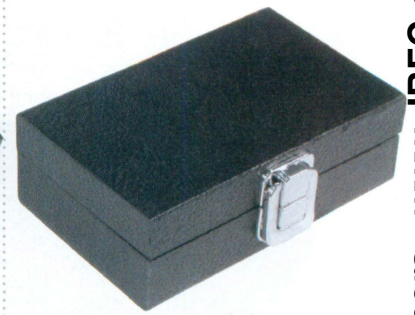

Solid Top Lid

	Item
A.	85-1B
B.	88-1B
C.	84-1B
D.	83-1B
E.	83-2B