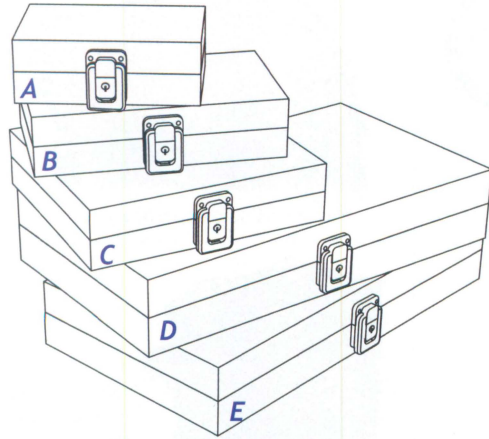

■ Metal Clasps Lid Cases

Metal Clasps Lid Case Sizes :

- | | |
|--|---|
| A 6" x 3 3/4" x 2" H
(15.2 x 9.5 x 5cm) | D 14 3/4" x 8 1/4" x 2 1/8" H
(37.5 x 21 x 5.5cm) |
| B 8 1/8" x 4 3/4" x 2" H
(21 x 12 x 5cm) | E 14 3/4" x 8 1/4" x 2 5/8" H
(37.5 x 21 x 6.7cm) |
| C 8 1/4" x 7 1/4" x 2" H
(21 x 18.5 x 5cm) | |

Glass Top Lid

- | | Item |
|-----------|-------|
| A. | 85-1C |
| B. | 88-1C |
| C. | 84-1C |
| D. | 83-1C |
| E. | 83-2C |

Solid Top Lid

- | | Item |
|-----------|-------|
| A. | 85-1B |
| B. | 88-1B |
| C. | 84-1B |
| D. | 83-1B |
| E. | 83-2B |

- | |
|---|
| A 6" x 3 3/4" x 1 1/8" H
(15.2 x 9.5 x 3cm) |
| B 8 1/4" x 4 3/4" x 1 1/8" H
(21 x 12 x 3cm) |
| C 8 1/4" x 7 1/4" x 1 1/8" H
(21 x 18.4 x 3cm) |
| D 14 3/4" x 8 1/4" x 1 1/8" H
(37.5 x 21 x 3cm) |
| E 14 3/4" x 8 1/4" x 1 1/2" H
(37.5 x 21 x 3.8cm) |
| F 14 3/4" x 8 1/4" x 2" H
(37.5 x 21 x 5cm) |
| G 14 3/4" x 8 1/4" x 3" H
(37.5 x 21 x 7.6cm) |

Item	Size: W x D x H (cm)
A. 1-1 (Color)	14 3/4" x 8 1/4" x 1" H (37.5 x 21 x 2.5)
B. 1-2 (Color)	14 3/4" x 8 1/4" x 1 1/2" H (37.5 x 21 x 4)
C. 1-3 (Color)	14 3/4" x 8 1/4" x 2" H (37.5 x 21 x 5)
D. 1-4 (Color)	14 3/4" x 8 1/4" x 3" H (37.5 x 21 x 7.5)
E. 2-1 (Color)	8 1/4" x 7 1/4" x 1" H (21 x 18 x 2.5)
F. 88-1 (Color)	8 1/4" x 4 3/4" x 1" H (21 x 12 x 2.5)
G. 85-1 (Color)	6" x 3 3/4" x 1" H (15 x 9.5 x 2.5)
H. 1-5 (BK)	14 3/4" x 8 1/4" x 4" H (37.5 x 21 x 10)
I. 1-5U (BK)	14 3/4" x 8 1/4" x 4" H (37.5 x 21 x 10)