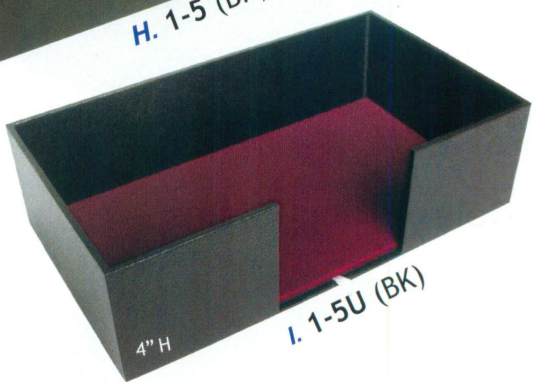

Standard Utility Trays Textured Leatherette

Available Colors:

Black (BK)
Grey (G)
White (W)

Johnson Brothers - www.JBFC.com

Standard Display Tray Collection

209

A. 1-1 (Color)

B. 1-2 (Color)

C. 1-3 (Color)

D. 1-4 (Color)

E. 2-1 (Color)

F. 88-1 (Color)

G. 85-1 (Color)

H. 1-5 (BK)

I. 1-5U (BK)

* Features cutout for easy access to stacked pads.
* Insert pad not included.

Item	Size: W x D x H (cm)
A. 1-1 (Color)	14 3/4" x 8 1/4" x 1" H (37.5 x 21 x 2.5)
B. 1-2 (Color)	14 3/4" x 8 1/4" x 1 1/2" H (37.5 x 21 x 4)
C. 1-3 (Color)	14 3/4" x 8 1/4" x 2" H (37.5 x 21 x 5)
D. 1-4 (Color)	14 3/4" x 8 1/4" x 3" H (37.5 x 21 x 7.5)
E. 2-1 (Color)	8 1/4" x 7 1/4" x 1" H (21 x 18 x 2.5)
F. 88-1 (Color)	8 1/4" x 4 3/4" x 1" H (21 x 12 x 2.5)
G. 85-1 (Color)	6" x 3 3/4" x 1" H (15 x 9.5 x 2.5)
H. 1-5 (BK)	14 3/4" x 8 1/4" x 4" H (37.5 x 21 x 10)
I. 1-5U (BK)	14 3/4" x 8 1/4" x 4" H (37.5 x 21 x 10)

Leatherette Stackable Tray

* Grooves on bottom and top of trays allow for secure stacking.

14 3/4" x 8 1/4" x 1 1/2" H
(37 x 21 x 4cm)

TY-1131

Black Leatherette Wood Tray

Wooden Stackable Trays

* Grooves on bottom and top of trays allow stable and secure stacking.