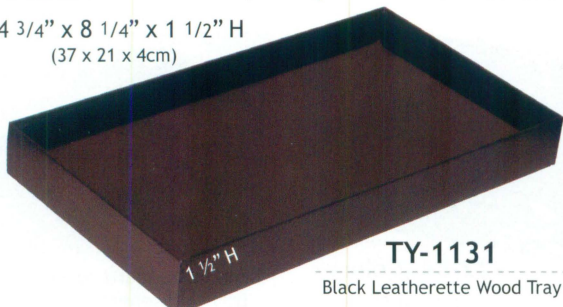

Standard Utility Trays Textured Leatherette

Available Colors:

Black (BK)
Grey (G)
White (W)

Johnson Brothers - www.JBFC.com

Standard Display Tray Collection

209

A. 1-1 (Color)

B. 1-2 (Color)

C. 1-3 (Color)

D. 1-4 (Color)

E. 2-1 (Color)

F. 88-1 (Color)

G. 85-1 (Color)

H. 1-5 (BK)

I. 1-5U (BK)

* Features cutout for easy access to stacked pads.
* Insert pad not included.

Item	Size: W x D x H (cm)
A. 1-1 (Color)	14 3/4" x 8 1/4" x 1" H (37.5 x 21 x 2.5)
B. 1-2 (Color)	14 3/4" x 8 1/4" x 1 1/2" H (37.5 x 21 x 4)
C. 1-3 (Color)	14 3/4" x 8 1/4" x 2" H (37.5 x 21 x 5)
D. 1-4 (Color)	14 3/4" x 8 1/4" x 3" H (37.5 x 21 x 7.5)
E. 2-1 (Color)	8 1/4" x 7 1/4" x 1" H (21 x 18 x 2.5)
F. 88-1 (Color)	8 1/4" x 4 3/4" x 1" H (21 x 12 x 2.5)
G. 85-1 (Color)	6" x 3 3/4" x 1" H (15 x 9.5 x 2.5)
H. 1-5 (BK)	14 3/4" x 8 1/4" x 4" H (37.5 x 21 x 10)
I. 1-5U (BK)	14 3/4" x 8 1/4" x 4" H (37.5 x 21 x 10)

Leatherette Stackable Tray

* Grooves on bottom and top of trays allow for secure stacking.

14 3/4" x 8 1/4" x 1 1/2" H
(37 x 21 x 4cm)

TY-1131

Black Leatherette Wood Tray

Wooden Stackable Trays

* Grooves on bottom and top of trays allow stable and secure stacking.