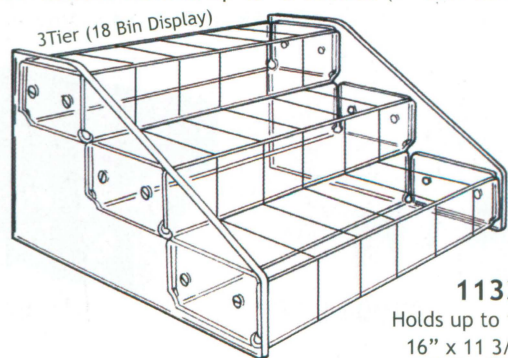

Holds Up to 90 Bottles
(1" Dia. Bottle)

19" x 6 1/8" x 7 3/8" H
(48.3 x 15.6 x 18.7cm)

2 3/8"

2 Tier (9 Bin Display)

NEW

1132

Up to 81 Bottles (1" Dia. Bottle)

16" x 8" x 4 5/8" H
(40.5 x 20 x 12cm)

5"

2 3/8"

2 Tier (12 Bin Display)

NEW

1132-6

Up to 72 Bottles (1" Dia. Bottle)

16" x 8" x 4 5/8" H
(40.5 x 20 x 12cm)

* Each bin accommodates up to 45 bottles (1" Dia. Bottle).

* Each bin accommodates up to 45 bottles (1" Dia. Bottle).

3Tier (3 Bin Display)

1133-1

Holds up to 135 Bottles

16" x 11 3/4" x 7" H
(40.5 x 30 x 18cm)

3Tier (18 Bin Display)

1133-6

Holds up to 108 Bottles

16" x 11 3/4" x 7" H
(40.5 x 30 x 18cm)