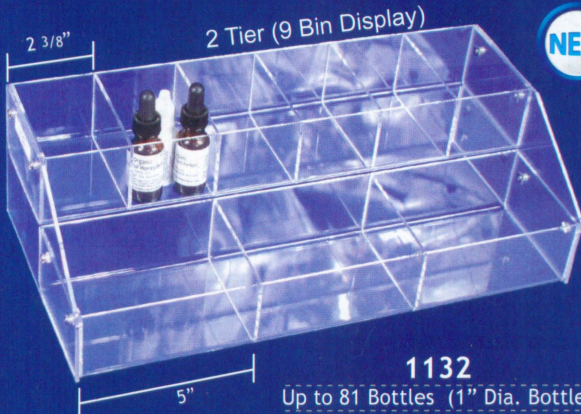

5 Tier

NEW

AC-8330-10

Holds up to 30 Bottles
(1" Dia. Bottle)

6 3/8" x 6 1/8" x 7 3/8" H
(16.2 x 15.6 x 18.7cm)

5 Tier

NEW

AC-8390-10

Holds Up to 90 Bottles
(1" Dia. Bottle)

19" x 6 1/8" x 7 3/8" H
(48.3 x 15.6 x 18.7cm)

2 3/8"

2 Tier (9 Bin Display)

NEW

1132

Up to 81 Bottles (1" Dia. Bottle)

16" x 8" x 4 5/8" H
(40.5 x 20 x 12cm)

5"

2 3/8"

2 Tier (12 Bin Display)

NEW

1132-6

Up to 72 Bottles (1" Dia. Bottle)

16" x 8" x 4 5/8" H
(40.5 x 20 x 12cm)

* Each bin accommodates up to 45 bottles (1" Dia. Bottle).

16" x 11 3/4" x 7" H
(40.5 x 30 x 18cm)