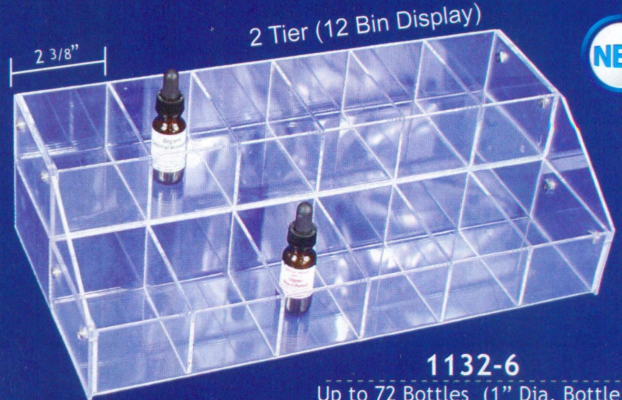

Holds Up to 90 Bottles
(1" Dia. Bottle)

19" x 6 1/8" x 7 3/8" H
(48.3 x 15.6 x 18.7cm)

2 3/8"

2 Tier (9 Bin Display)

NEW

1132

Up to 81 Bottles (1" Dia. Bottle)

16" x 8" x 4 5/8" H
(40.5 x 20 x 12cm)

5"

2 3/8"

2 Tier (12 Bin Display)

NEW

1132-6

Up to 72 Bottles (1" Dia. Bottle)

16" x 8" x 4 5/8" H
(40.5 x 20 x 12cm)

* Each bin accommodates up to 45 bottles (1" Dia. Bottle).

* Each bin accommodates up to 45 bottles (1" Dia. Bottle).

3Tier (3 Bin Display)

1133-1

Holds up to 135 Bottles

16" x 11 3/4" x 7" H
(40.5 x 30 x 18cm)

3Tier (18 Bin Display)

1133-6

Holds up to 108 Bottles

16" x 11 3/4" x 7" H
(40.5 x 30 x 18cm)