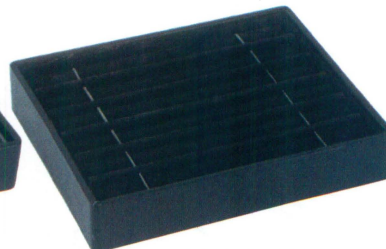

Small Stackable Tray

Tray Size: 9" x 7 1/4" x 1 7/8" H (230 x 184 x 47mm)

BT906 L-WH
All White
Faux Leather

BT906-87R
Black Faux Leather
with Steel Grey

BT906 V-BK
Black Leatherette
with Black Velvet

* Stackable

E-Cig Acrylic Stand

NEW

AC-1736-10
5 7/8" x 3" x 2 7/8" H
(150 x 76 x 73mm)

1731

1" x 3" x 2 7/8" H
(25 x 76 x 73mm)

AC-8922-10

Holds up to 22 Bottles
(1" Dia. Bottle)

7 7/8" x 6 1/4" x 2 1/8" H
(200 x 159 x 54mm)