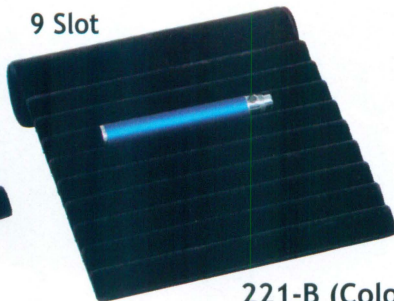

E-Cig Slot Ramp

7 Slot

221-A (Color)
11" x 7 1/8" x 1 3/4" H
(279 x 181 x 44mm)

9 Slot

221-B (Color)
8" x 8 3/4" x 1 3/4" H
(202 x 222 x 44mm)

Available Colors

White Faux
Leather
L (W)

Black Velvet
V (BK)

E-Cig 18-Groove Tray Insert

221L (W)
White Faux Leather

221L (BK)
Black Faux Leather

14 1/8" x 7 5/8" (360 x 195mm)

221 (BK)
Black Velvet

Slotted tray insert can fit in our full standard size tray # 1-1 (BK).

E-Cig Flocked Tray Liner

Grey (G)
Black (BK)
White (W)
Beige (BE)

* Full tray insert can fit in our full size tray # TY-1021-BK.

* Half tray insert can fit in our half size tray # 2-1P (BK).

Half Size Tray Liner
7 5/8" L x 6 3/4" W x 1/2" H
(195 x 170 x 13mm)

16" x 11 3/4" x 7" H
(40.5 x 30 x 18cm)