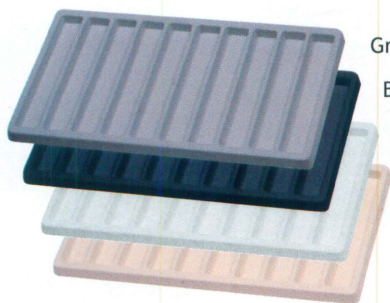

E-Cig Slot Ramp

7 Slot

221-A (Color)
11" x 7 1/8" x 1 3/4" H
(279 x 181 x 44mm)

9 Slot

221-B (Color)
8" x 8 3/4" x 1 3/4" H
(202 x 222 x 44mm)

Available Colors

White Faux
Leather
L (W)

Black Velvet
V (BK)

E-Cig 18-Groove Tray Insert

221L (W)
White Faux Leather

221L (BK)
Black Faux Leather

14 1/8" x 7 5/8" (360 x 195mm)

221 (BK)
Black Velvet

Slotted tray insert can fit in our full standard size tray # 1-1 (BK).

E-Cig Flocked Tray Liner

Grey (G)
Black (BK)
White (W)
Beige (BE)

* Full tray insert can fit in our full size tray # TY-1021-BK.

* Half tray insert can fit in our half size tray # 2-1P (BK).

Half Size Tray Liner
7 5/8" L x 6 3/4" W x 1/2" H
(195 x 170 x 13mm)

Small Stackable Tray

Tray Size: 9" x 7 1/4" x 1 7/8" H (230 x 184 x 47mm)

BT906 L-WH
All White
Faux Leather

BT906-87R
Black Faux Leather
with Steel Grey

BT906 V-BK
Black Leatherette
with Black Velvet

* Stackable