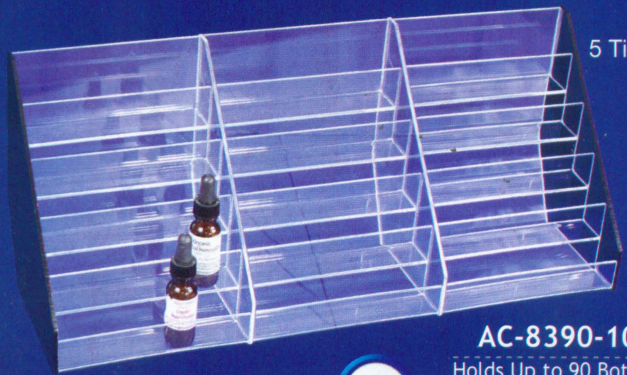

2Tier

NEW

2Tier

NEW

AC-8946-10

Holds up to 46 Bottles
(1" Dia. Bottle)

15 3/8" x 6 1/4" x 2 1/8" H
(390 x 159 x 54mm)

E-Cig Liquid Bottle Acrylic Stand

5 Tier

NEW

AC-8330-10

Holds up to 30 Bottles
(1" Dia. Bottle)

6 3/8" x 6 1/8" x 7 3/8" H
(16.2 x 15.6 x 18.7cm)

5 Tier

NEW

AC-8390-10

Holds Up to 90 Bottles
(1" Dia. Bottle)

19" x 6 1/8" x 7 3/8" H
(48.3 x 15.6 x 18.7cm)

2 3/8"

2 Tier (9 Bin Display)

NEW

1132

Up to 81 Bottles (1" Dia. Bottle)

16" x 8" x 4 5/8" H
(40.5 x 20 x 12cm)