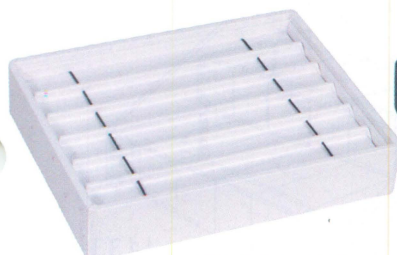

E-Cig Flocked Tray Liner

Grey (G)
Black (BK)
White (W)
Beige (BE)

* Full tray insert can fit in our full size tray # TY-1021-BK.

* Half tray insert can fit in our half size tray # 2-1P (BK).

Half Size Tray Liner
7 5/8" L x 6 3/4" W x 1/2" H
(195 x 170 x 13mm)

Full Size Tray Liner 14 1/8" L x 7 5/8" W x 1/2" H (360 x 194 x 13mm)

96-06 (Color)
Each Selection:
1" x 13 1/2"

96-07 (Color)
Each Selection:
1 3/4" x 7"

96-10 (Color)
Each Selection:
1 3/16" x 6 3/4"

97-05 (Color)
Each Selection: 7" x 1"

Small Stackable Tray

Tray Size: 9" x 7 1/4" x 1 7/8" H (230 x 184 x 47mm)

BT906 L-WH
All White
Faux Leather

BT906-87R
Black Faux Leather
with Steel Grey

BT906 V-BK
Black Leatherette
with Black Velvet

* Stackable