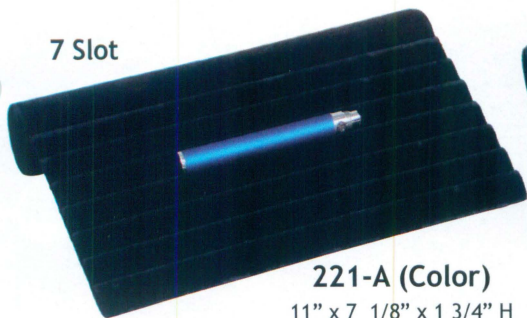

E-Cig Slot Ramp

7 Slot

221-A (Color)
11" x 7 1/8" x 1 3/4" H
(279 x 181 x 44mm)

9 Slot

221-B (Color)
8" x 8 3/4" x 1 3/4" H
(202 x 222 x 44mm)

Available Colors

White Faux
Leather
L (W)

Black Velvet
V (BK)

E-Cig 18-Groove Tray Insert

221L (W)
White Faux Leather

221L (BK)
Black Faux Leather

14 1/8" x 7 5/8" (360 x 195mm)

221 (BK)
Black Velvet

Slotted tray insert can fit in our full standard size tray # 1-1 (BK).

16" x 11 3/4" x 7" H
(40.5 x 30 x 18cm)