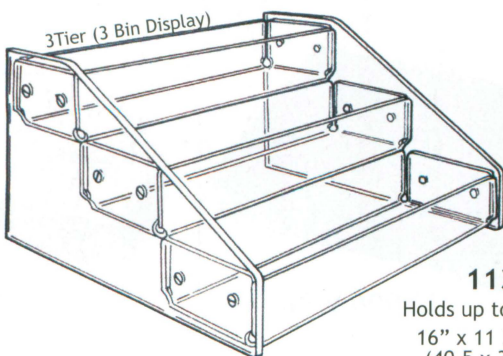

Holds Up to 90 Bottles
(1" Dia. Bottle)

19" x 6 1/8" x 7 3/8" H
(48.3 x 15.6 x 18.7cm)

2 3/8"

2 Tier (9 Bin Display)

NEW

1132

Up to 81 Bottles (1" Dia. Bottle)

16" x 8" x 4 5/8" H
(40.5 x 20 x 12cm)

5"

2 3/8"

2 Tier (12 Bin Display)

NEW

1132-6

Up to 72 Bottles (1" Dia. Bottle)

16" x 8" x 4 5/8" H
(40.5 x 20 x 12cm)

* Each bin accommodates up to 45 bottles (1" Dia. Bottle).

* Each bin accommodates up to 45 bottles (1" Dia. Bottle).

3Tier (3 Bin Display)

1133-1

Holds up to 135 Bottles

16" x 11 3/4" x 7" H
(40.5 x 30 x 18cm)

3Tier (18 Bin Display)

1133-6

Holds up to 108 Bottles

16" x 11 3/4" x 7" H
(40.5 x 30 x 18cm)